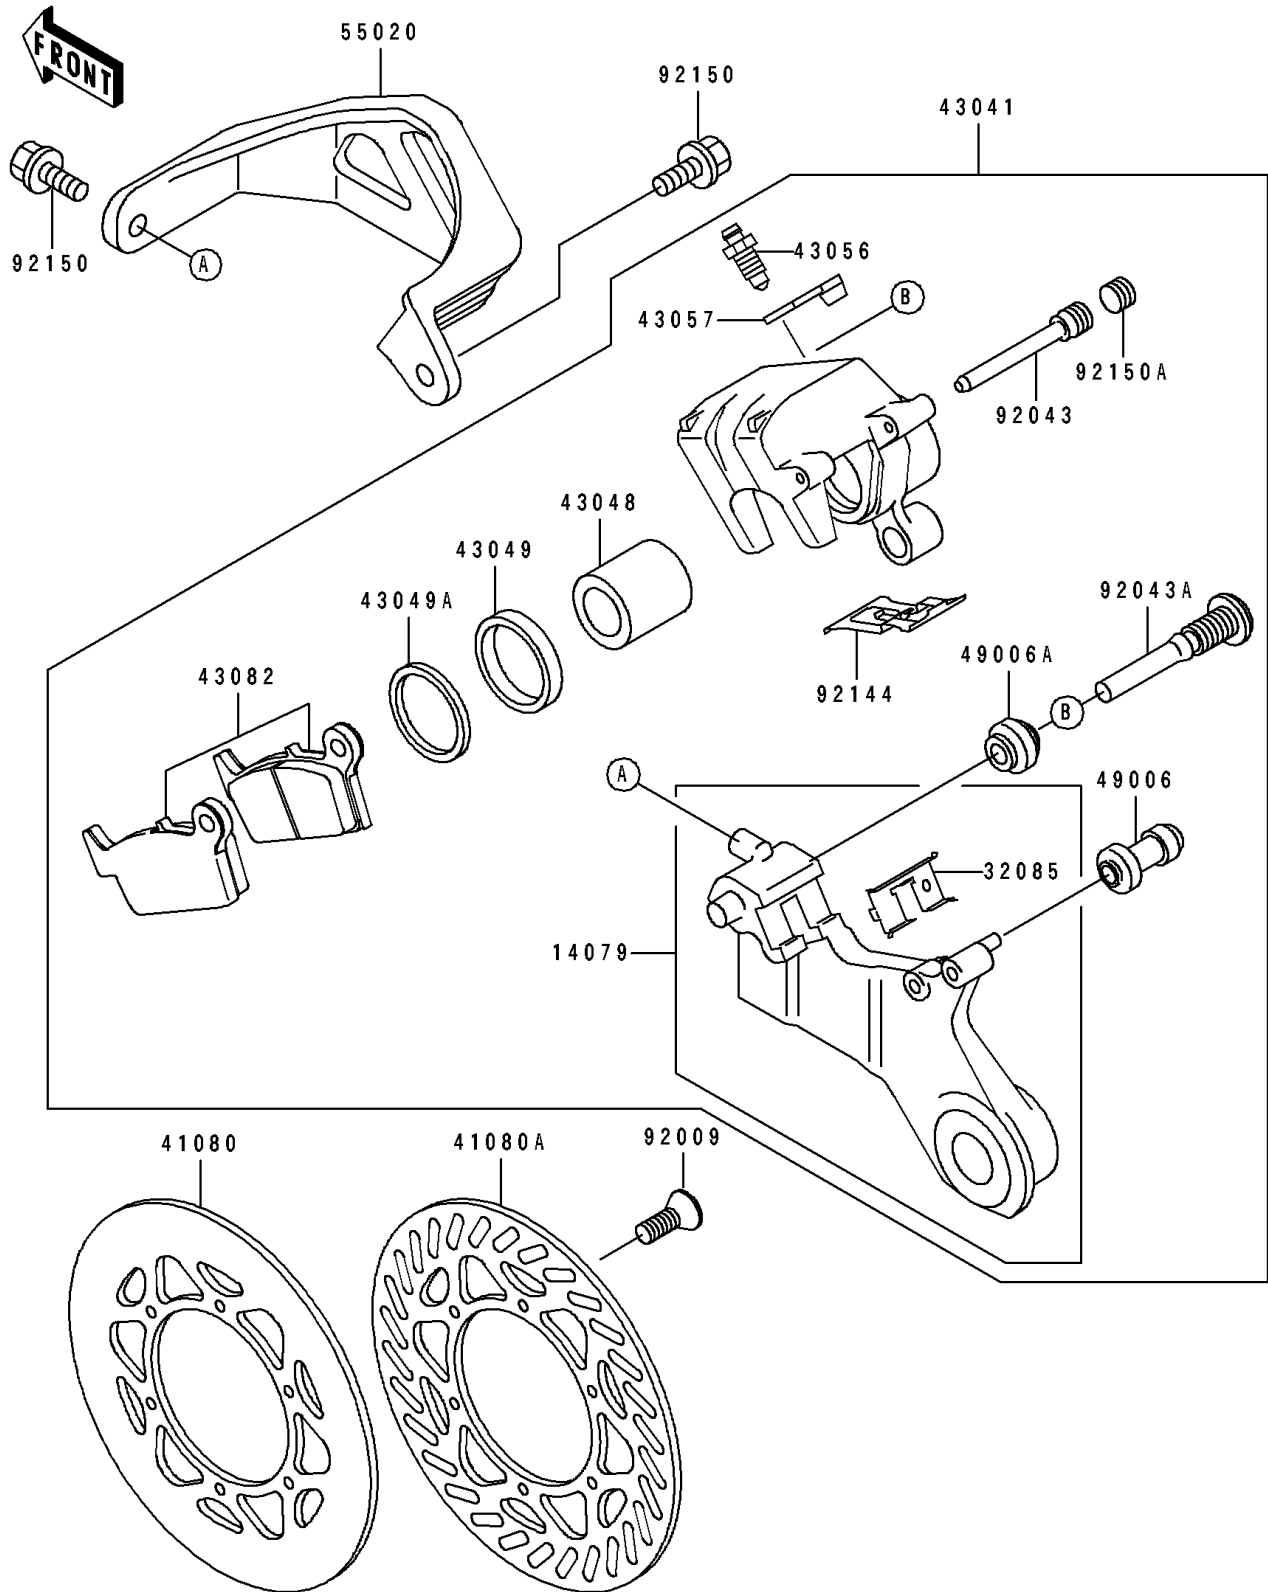

# 1997 KX125

## PARTS DIAGRAM

### Rear Brake

F2294

## PARTS LIST