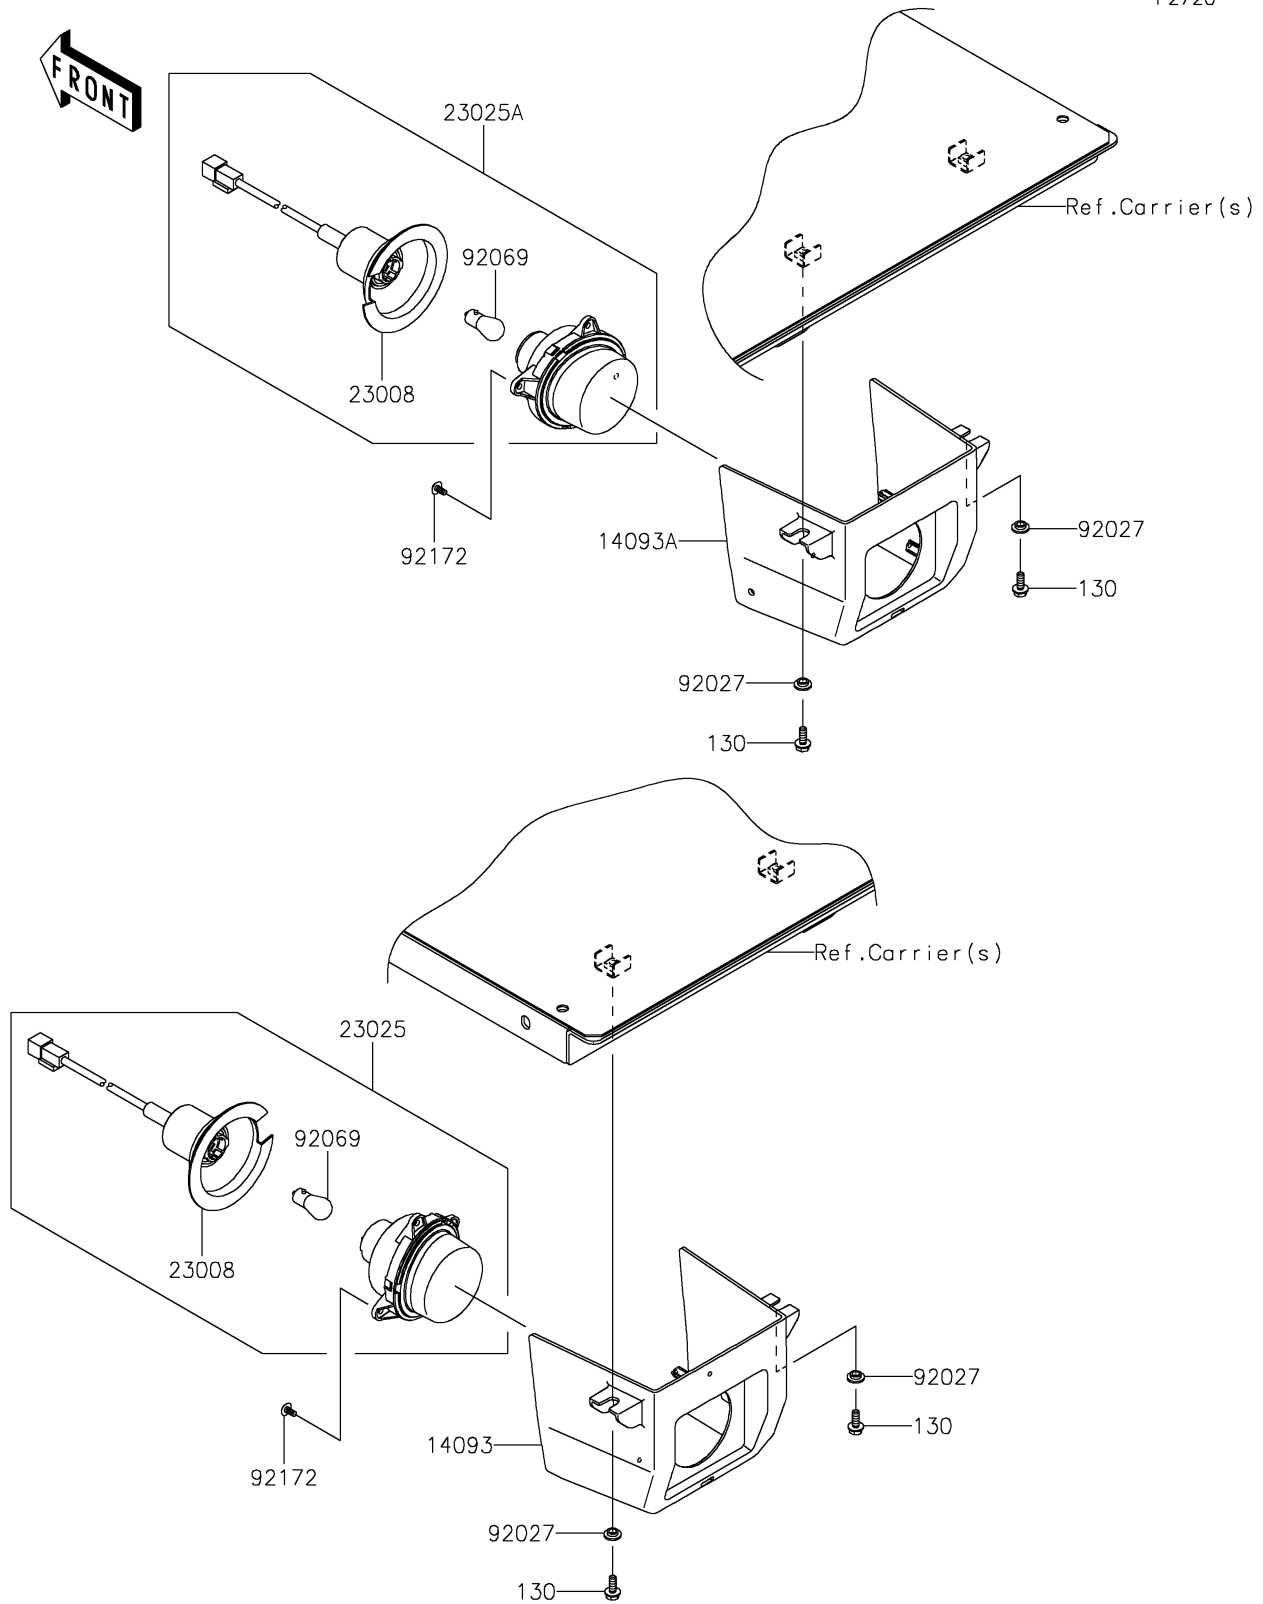

2019 MULE PRO-FXT™

PARTS DIAGRAM

Taillight(s)

F2720