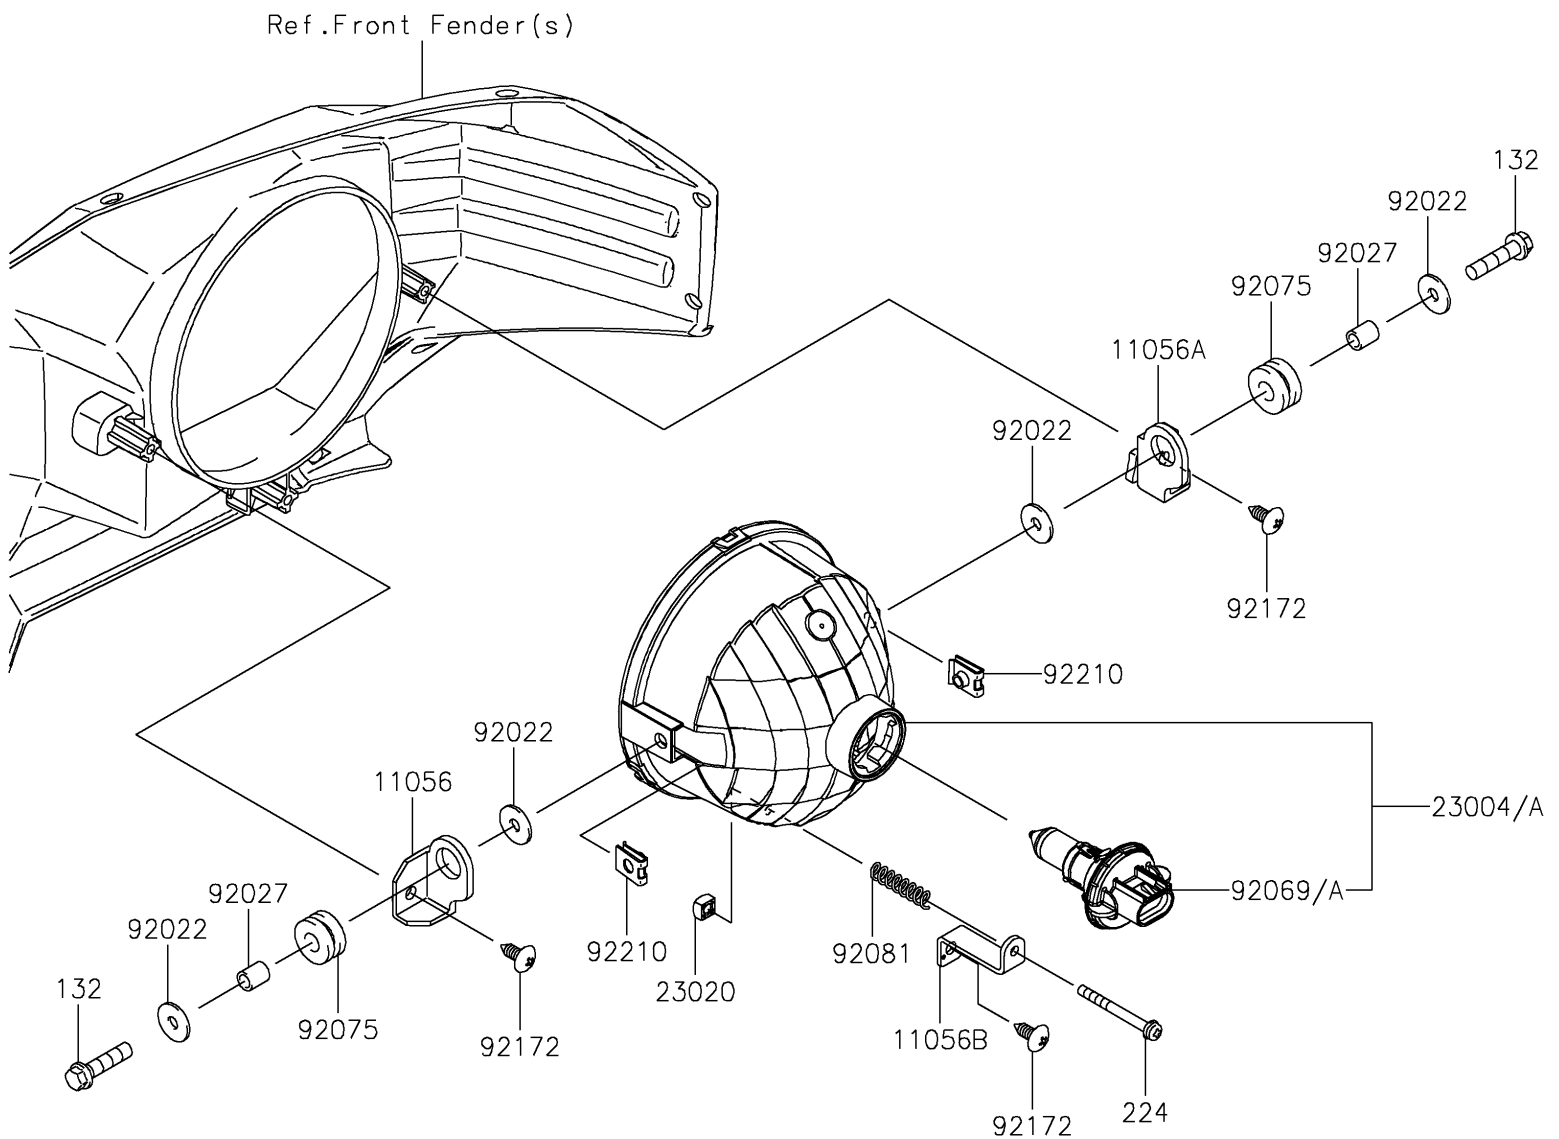

2020 MULE PRO-FXT™

PARTS DIAGRAM

Headlight(s)

F2710

2020 MULE PRO-FXT™

PARTS LIST

Headlight(s)

ITEM NAME

PART NUMBER

QUANTITY
