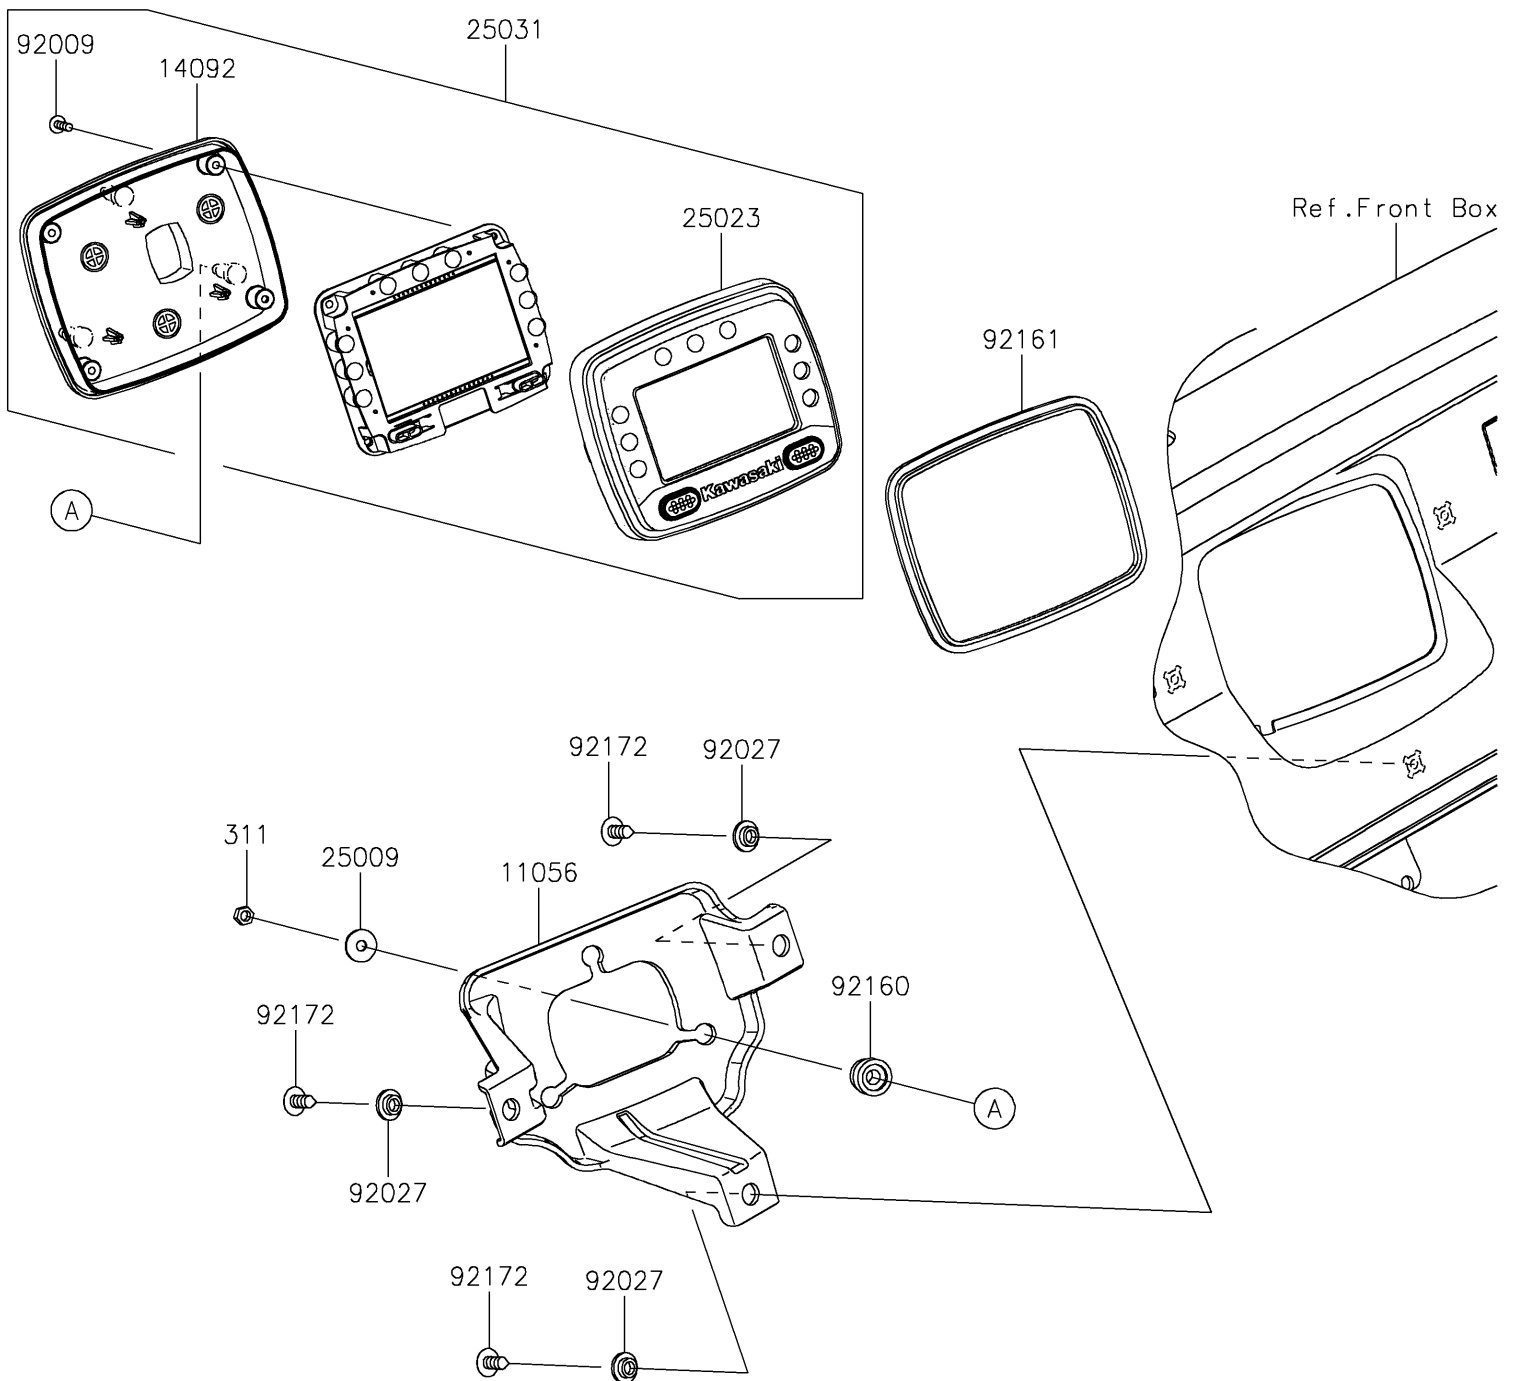

2019 MULE PRO-FXT™

PARTS DIAGRAM

Meter(s)

F2530

2019 MULE PRO-FXT™

PARTS LIST

Meter(s)

ITEM NAME	PART NUMBER	QUANTITY
BRACKET,METER (Ref # 11056)	11056-2956	1
COVER,METER,LWR (Ref # 14092)	14092-0834	1
WASHER,5.2X16X1.2 (Ref # 25009)	25009-004	3
COVER-METER CASE,UPP (Ref # 25023)	25023-0075	1
METER-ASSY,LCD (Ref # 25031)	25031-0700	1
NUT-HEX,5MM (Ref # 311)	311AB0500	3
SCREW,TAPPING,3X12 (Ref # 92009)	92009-1255	4
COLLAR,L=4.6 (Ref # 92027)	92027-1168	3
DAMPER (Ref # 92160)	92160-1460	3
DAMPER,METER (Ref # 92161)	92161-0906	1
SCREW,6X16 (Ref # 92172)	92172-0284	3