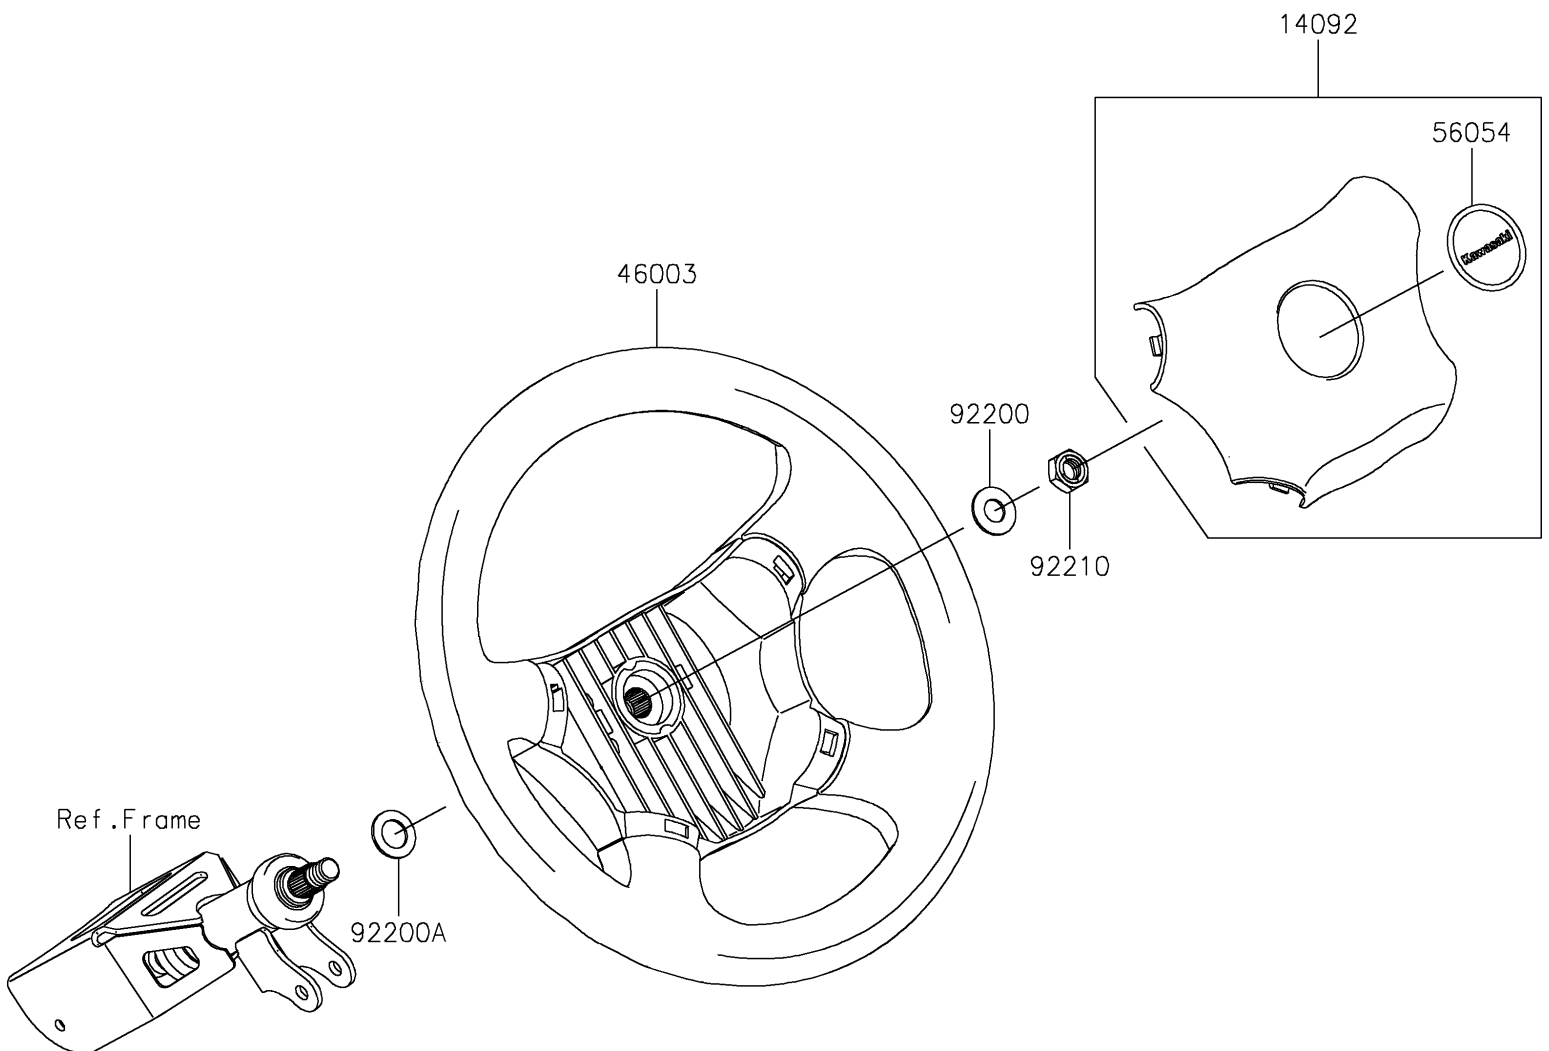

2020 MULE PRO-FXT™

PARTS DIAGRAM

Steering Wheel

F2311

2020 MULE PRO-FXT™

PARTS LIST

Steering Wheel

ITEM NAME

PART NUMBER

QUANTITY
