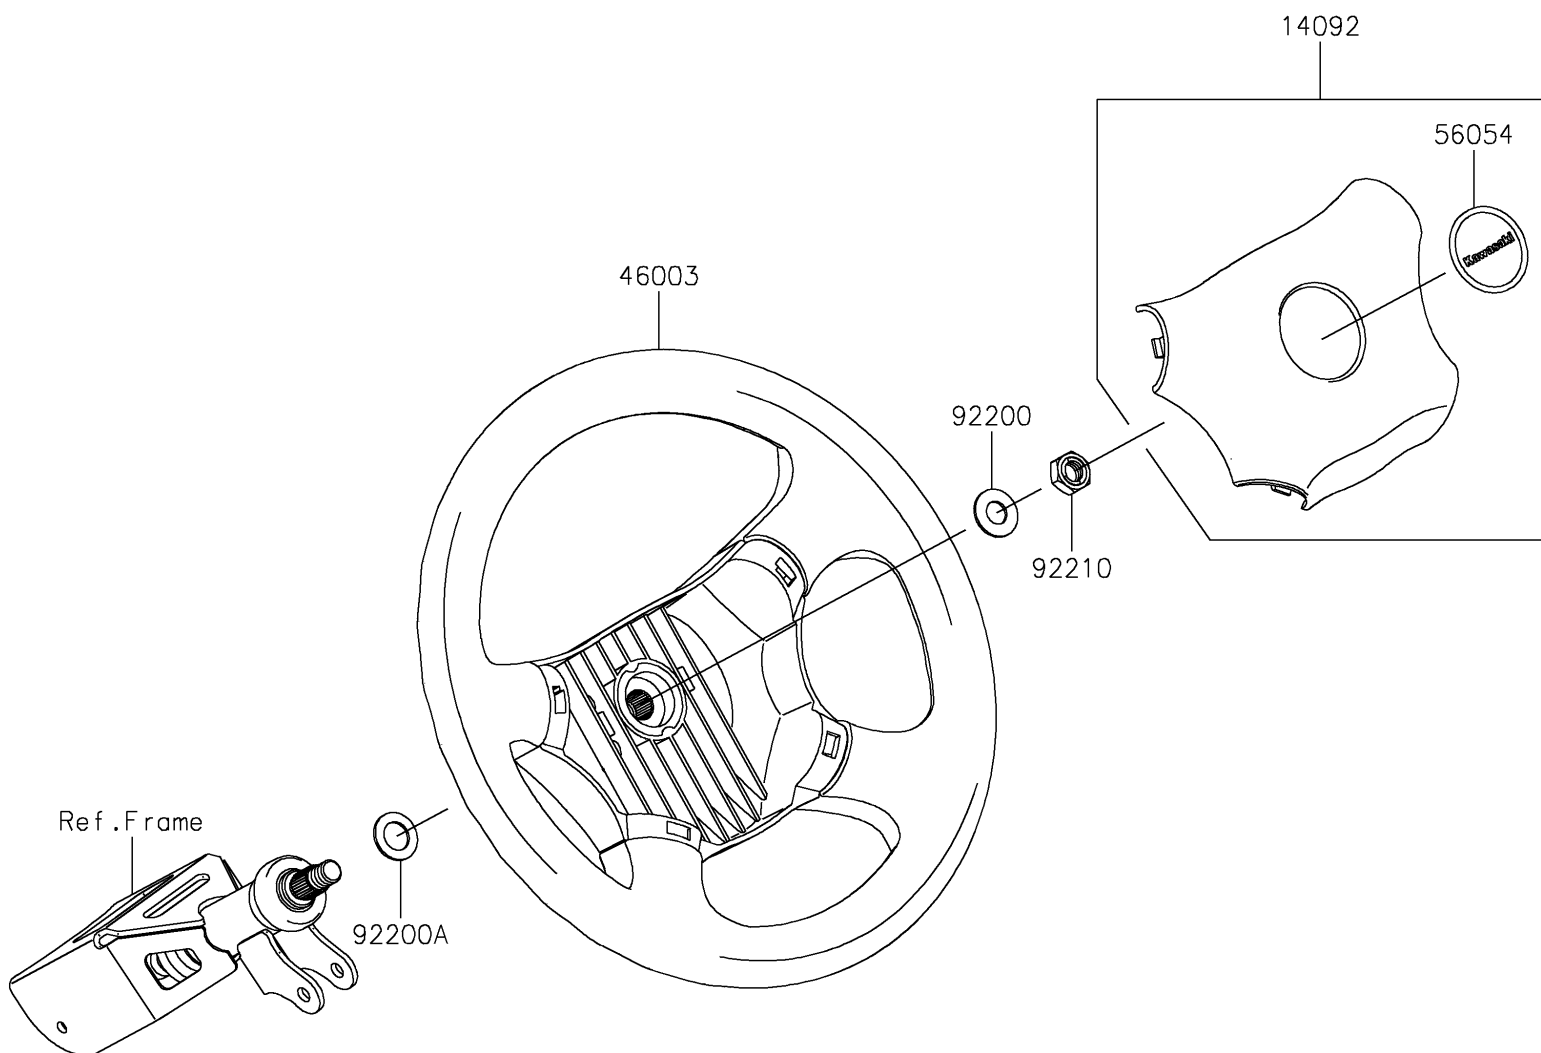

2019 MULE PRO-FXT™

PARTS DIAGRAM

Steering Wheel

F2311

2019 MULE PRO-FXT™

PARTS LIST

Steering Wheel

ITEM NAME

PART NUMBER

QUANTITY
