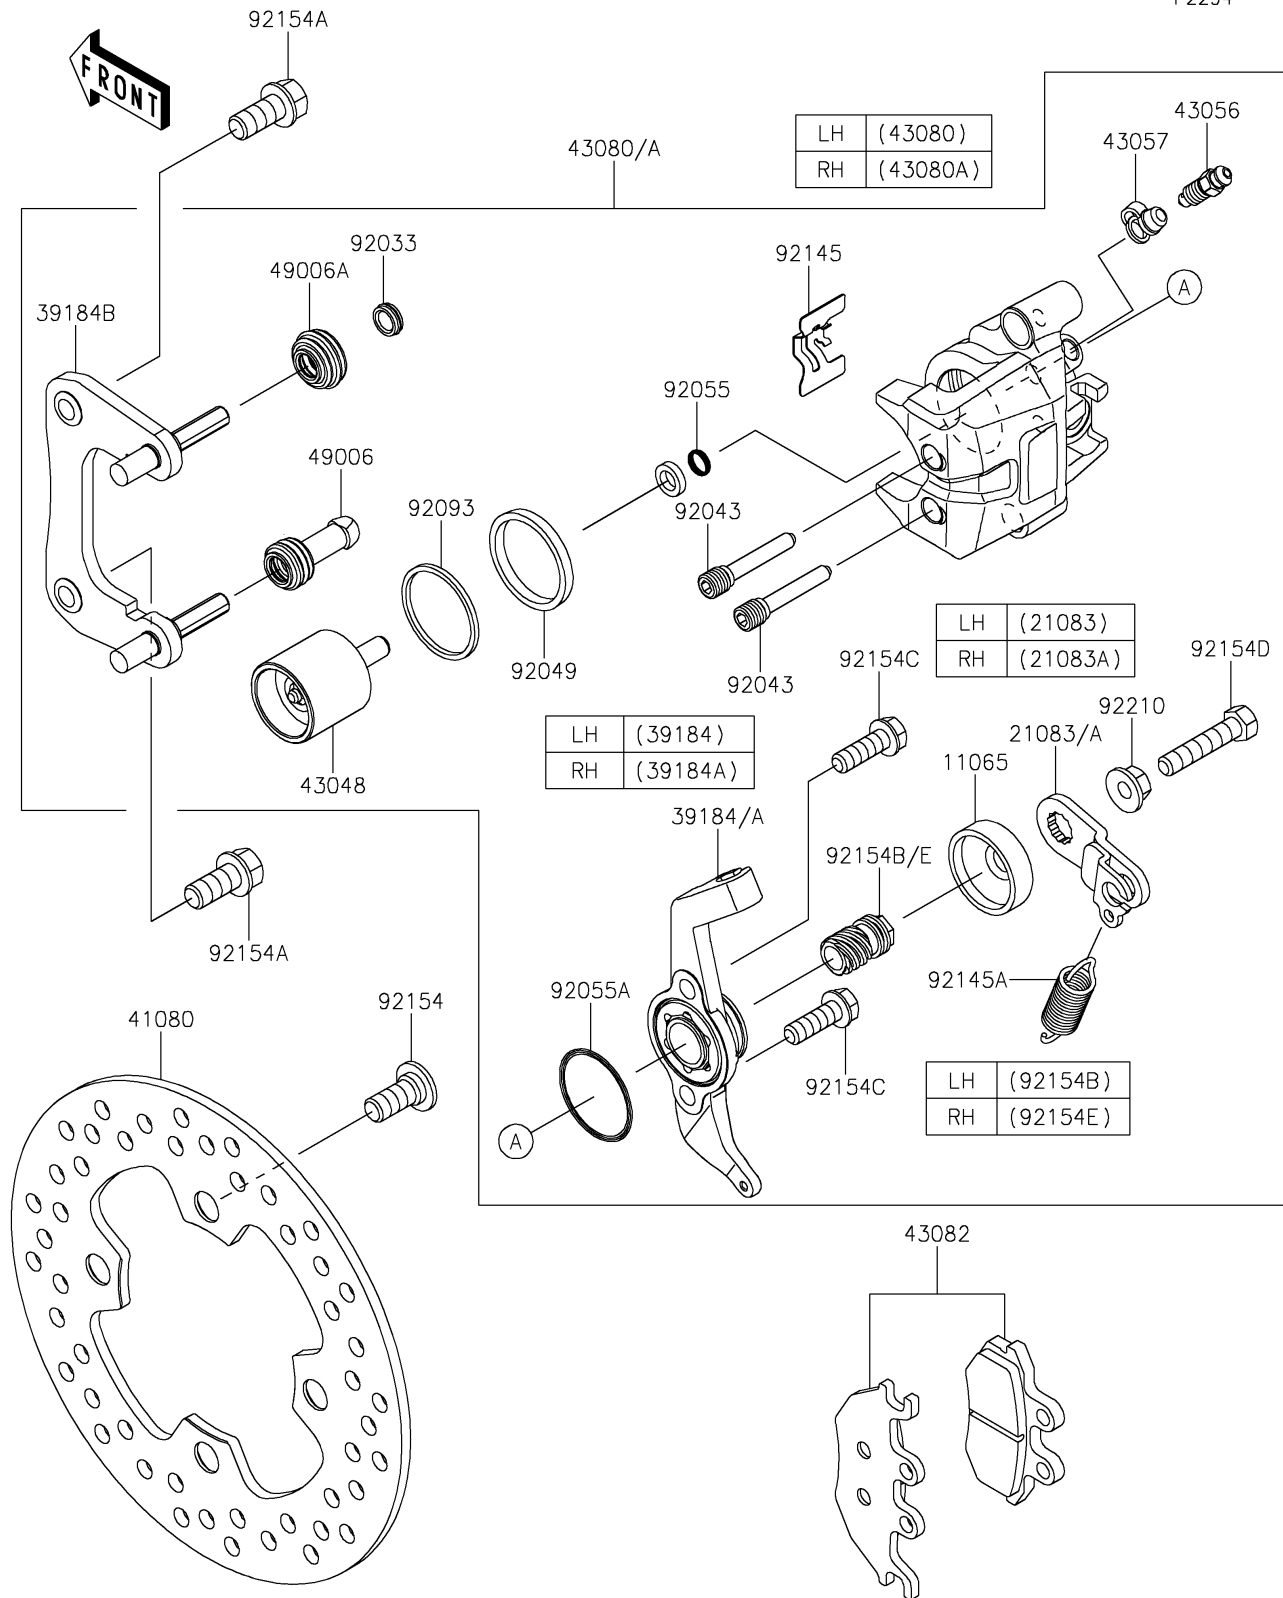

2020 MULE PRO-FXT™

PARTS DIAGRAM

Rear Brake

F2294

2020 MULE PRO-FXT™

PARTS LIST

Rear Brake

ITEM NAME

PART NUMBER

QUANTITY
