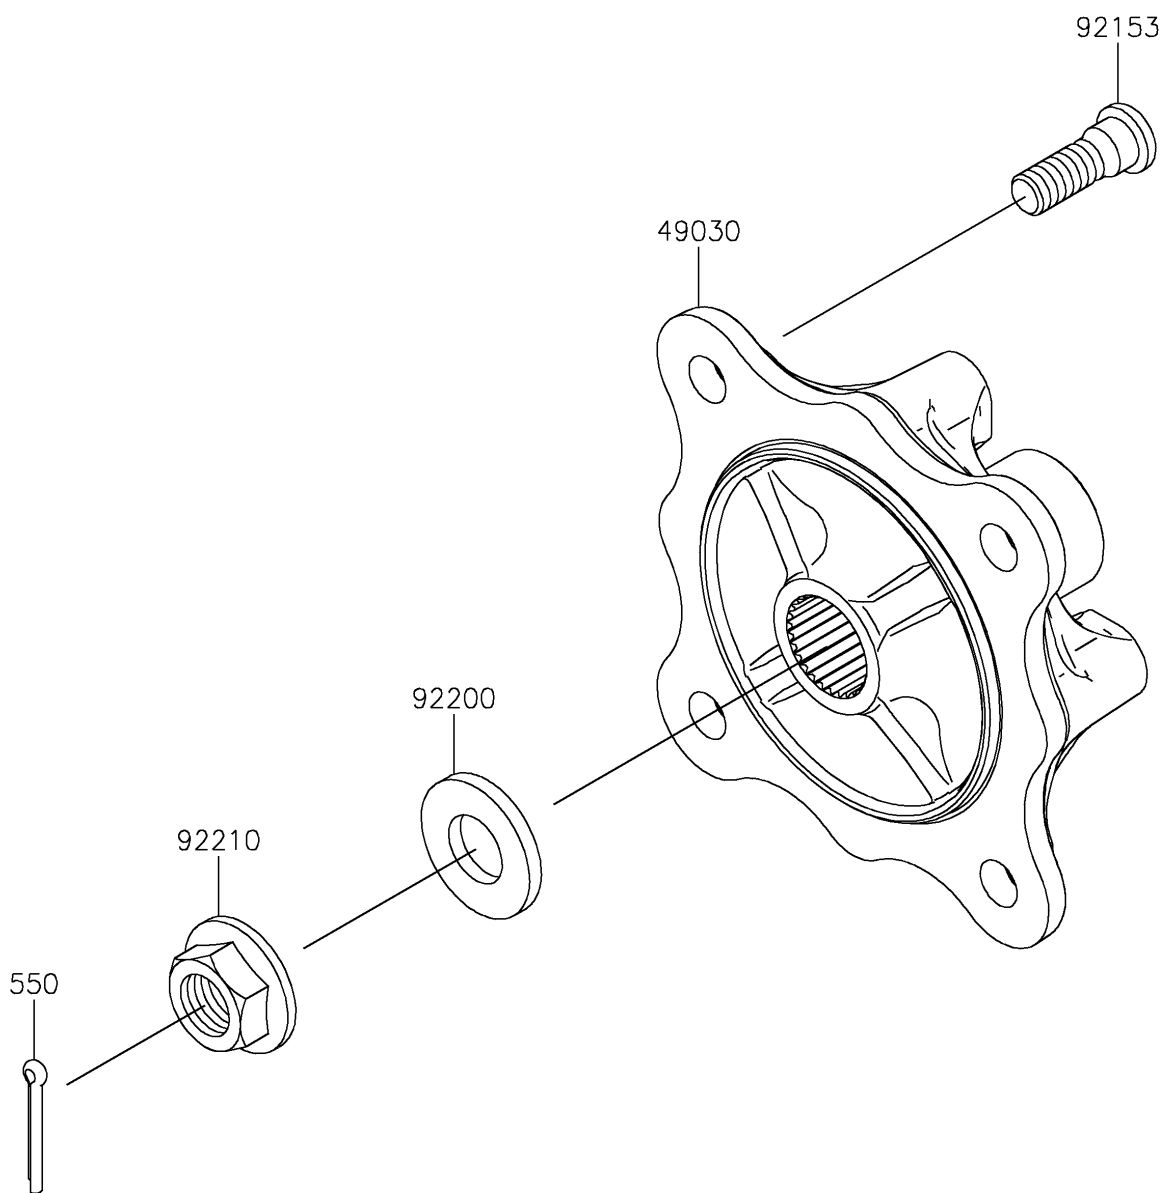

2020 MULE PRO-FXT™

PARTS DIAGRAM

Rear Hubs/Brakes

F2240

2020 MULE PRO-FXT™

PARTS LIST

Rear Hubs/Brakes

ITEM NAME

PART NUMBER

QUANTITY
