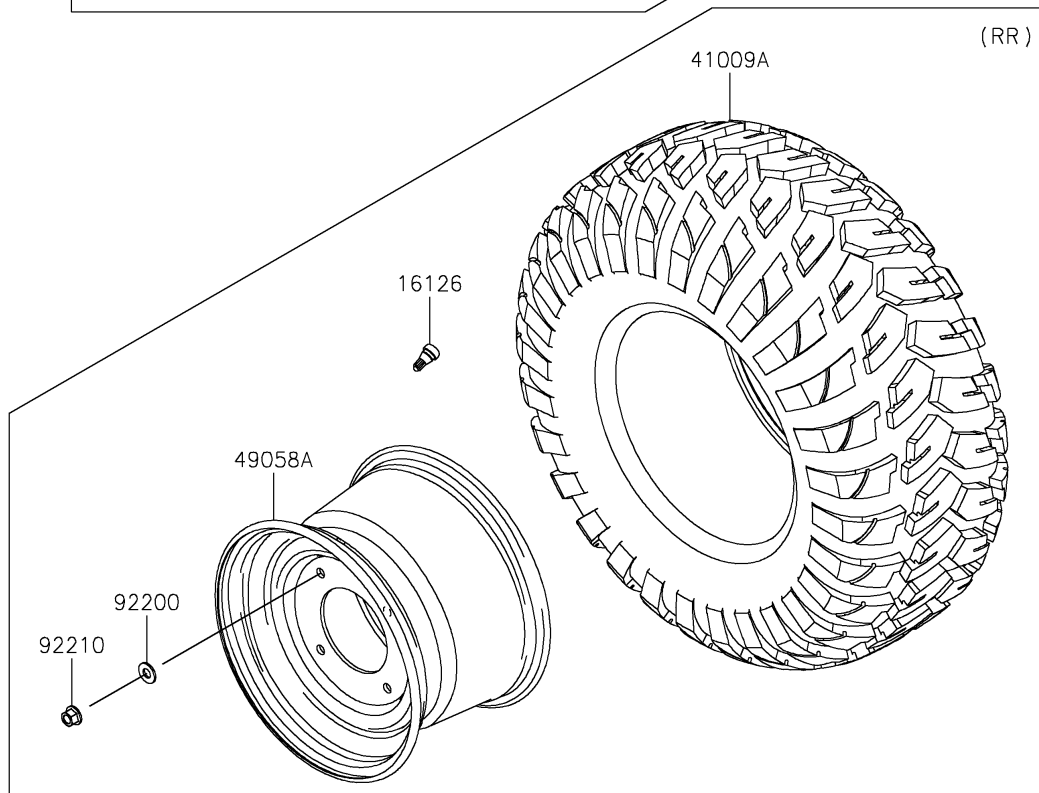

2019 MULE PRO-FXT™

PARTS DIAGRAM

Wheels/Tires

2019 MULE PRO-FXT™

PARTS LIST

Wheels/Tires

ITEM NAME	PART NUMBER	QUANTITY
VALVE (Ref # 16126)	16126-4001	4
TIRE,FR,26X9.00R12 4PR,FRONTIER (Ref # 41009)	41009-0567	2
TIRE,RR,26X11.00R12 4PR,FRONTIER (Ref # 41009A)	41009-0568	2
WHEEL,FR,12X7.0AT,F.S.BLACK (Ref # 49058)	49058-0608-397	2
WHEEL,RR,12X8.0AT,F.S.BLACK (Ref # 49058A)	49058-0611-397	2
WASHER,12.1X26X2.3 (Ref # 92200)	92200-0930	8
NUT,12MM (Ref # 92210)	92210-0603	16