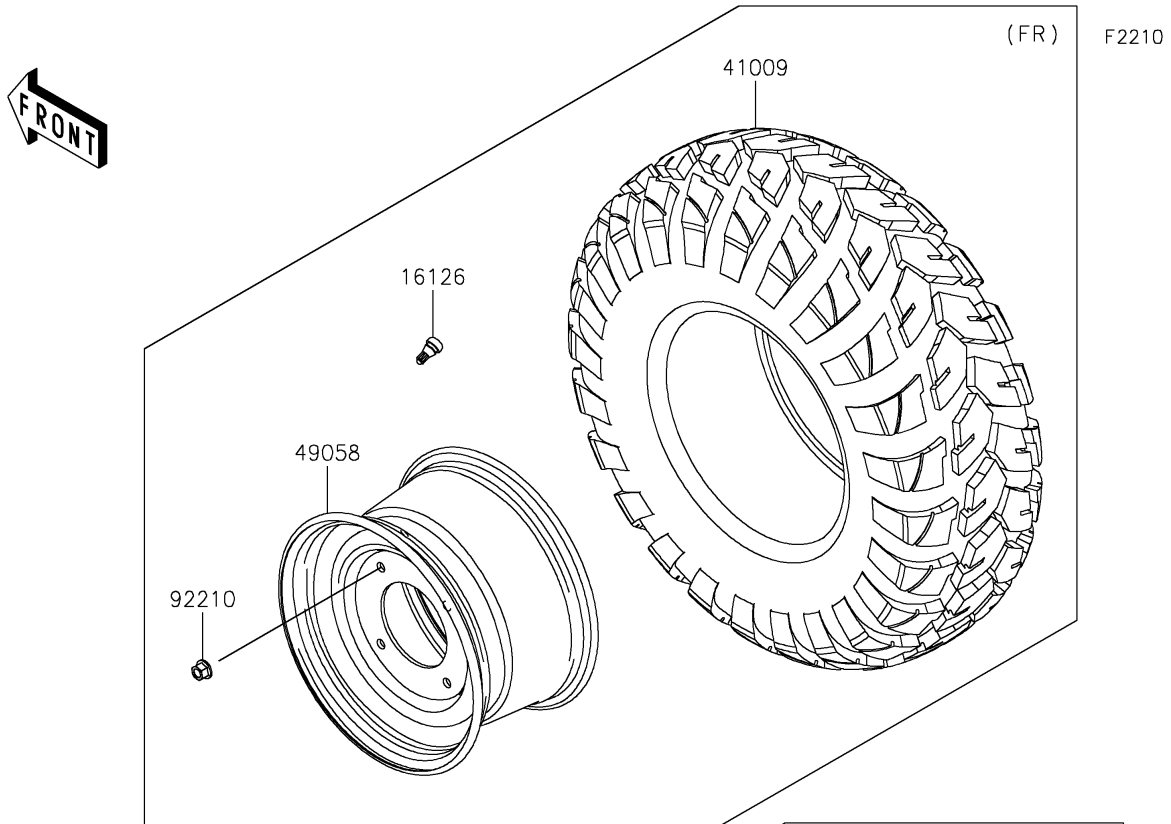

2019 MULE PRO-FXT™

PARTS DIAGRAM

Wheels/Tires

2019 MULE PRO-FXT™

PARTS LIST

Wheels/Tires

ITEM NAME	PART NUMBER	QUANTITY
VALVE (Ref # 16126)	16126-4001	4
TIRE,FR,26X9.00R12 4PR,FRONTIER (Ref # 41009)	41009-0567	2
TIRE,RR,26X11.00R12 4PR,FRONTIER (Ref # 41009A)	41009-0568	2
WHEEL,FR,12X7.0AT,F.S.BLACK (Ref # 49058)	49058-0608-397	2
WHEEL,RR,12X8.0AT,F.S.BLACK (Ref # 49058A)	49058-0611-397	2
WASHER,12.1X26X2.3 (Ref # 92200)	92200-0930	8
NUT,12MM (Ref # 92210)	92210-0603	16