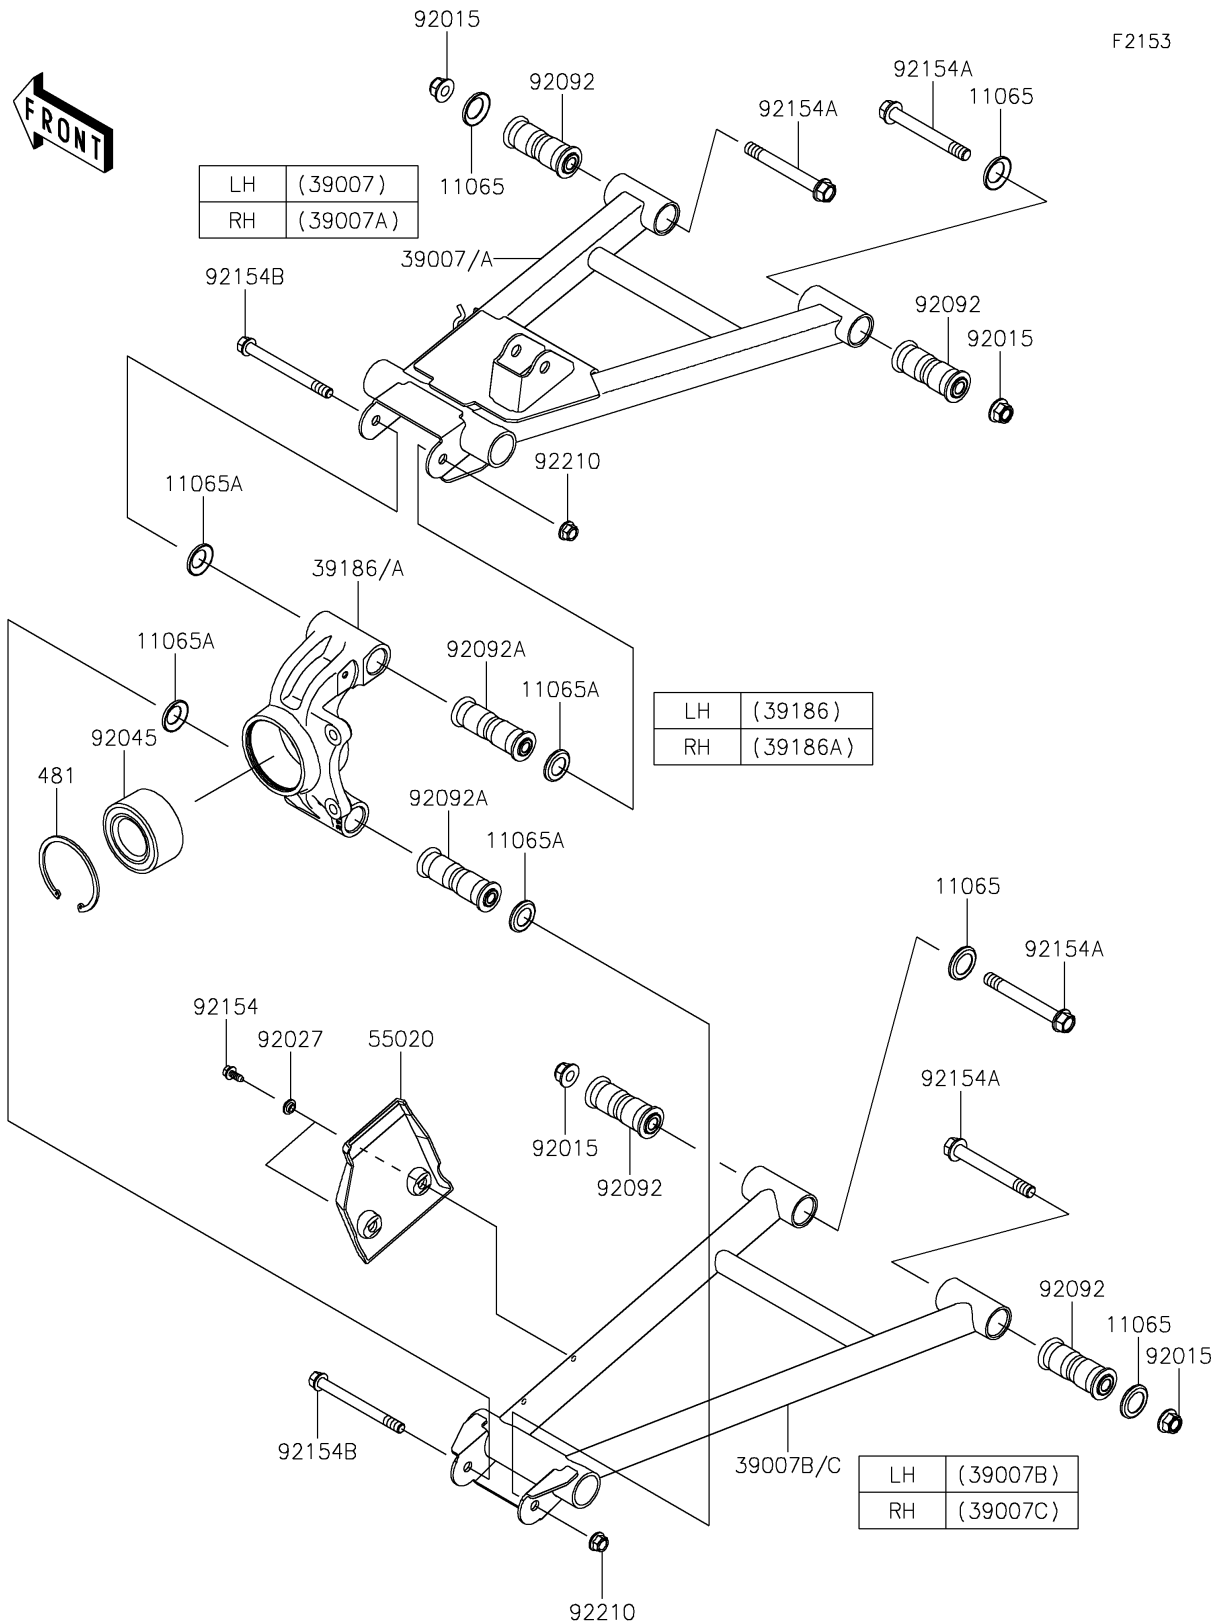

2018 MULE PRO-FXT™

PARTS DIAGRAM

Rear Suspension

2018 MULE PRO-FXT™

PARTS LIST

Rear Suspension

ITEM NAME	PART NUMBER	QUANTITY
CAP,ARM (Ref # 11065)	11065-0838	8
CAP (Ref # 11065A)	11065-0849	8
ARM-SUSP,RR,UPP,LH (Ref # 39007)	39007-0379	1
ARM-SUSP,RR,UPP,RH (Ref # 39007A)	39007-0380	1
ARM-SUSP,RR,LWR,LH (Ref # 39007B)	39007-0381	1
ARM-SUSP,RR,LWR,RH (Ref # 39007C)	39007-0382	1
KNUCKLE,RR,LH (Ref # 39186)	39186-0317	1
KNUCKLE,RR,RH (Ref # 39186A)	39186-0318	1
CIRCLIP-TYPE-C (Ref # 481)	481J7500	2
GUARD,RR CVJ (Ref # 55020)	55020-0931	2
NUT,LOCK,FLANGED,12MM (Ref # 92015)	92015-1433	8
COLLAR,L=4.6 (Ref # 92027)	92027-1168	4
BEARING-BALL,40X74X36 (Ref # 92045)	92045-0763	2
BUSHING-RUBBER,12X20X78 (Ref # 92092)	92092-0028	8
BUSHING-RUBBER,10.1X17X88 (Ref # 92092A)	92092-0029	4
BOLT,6X15.6 (Ref # 92154)	92154-1250	4
BOLT,FLANGED,12X100 (Ref # 92154A)	92154-1318	8
BOLT,FLANGED,10X110 (Ref # 92154B)	92154-1353	4
NUT,LOCK,FLANGED,10MM (Ref # 92210)	92210-0276	4