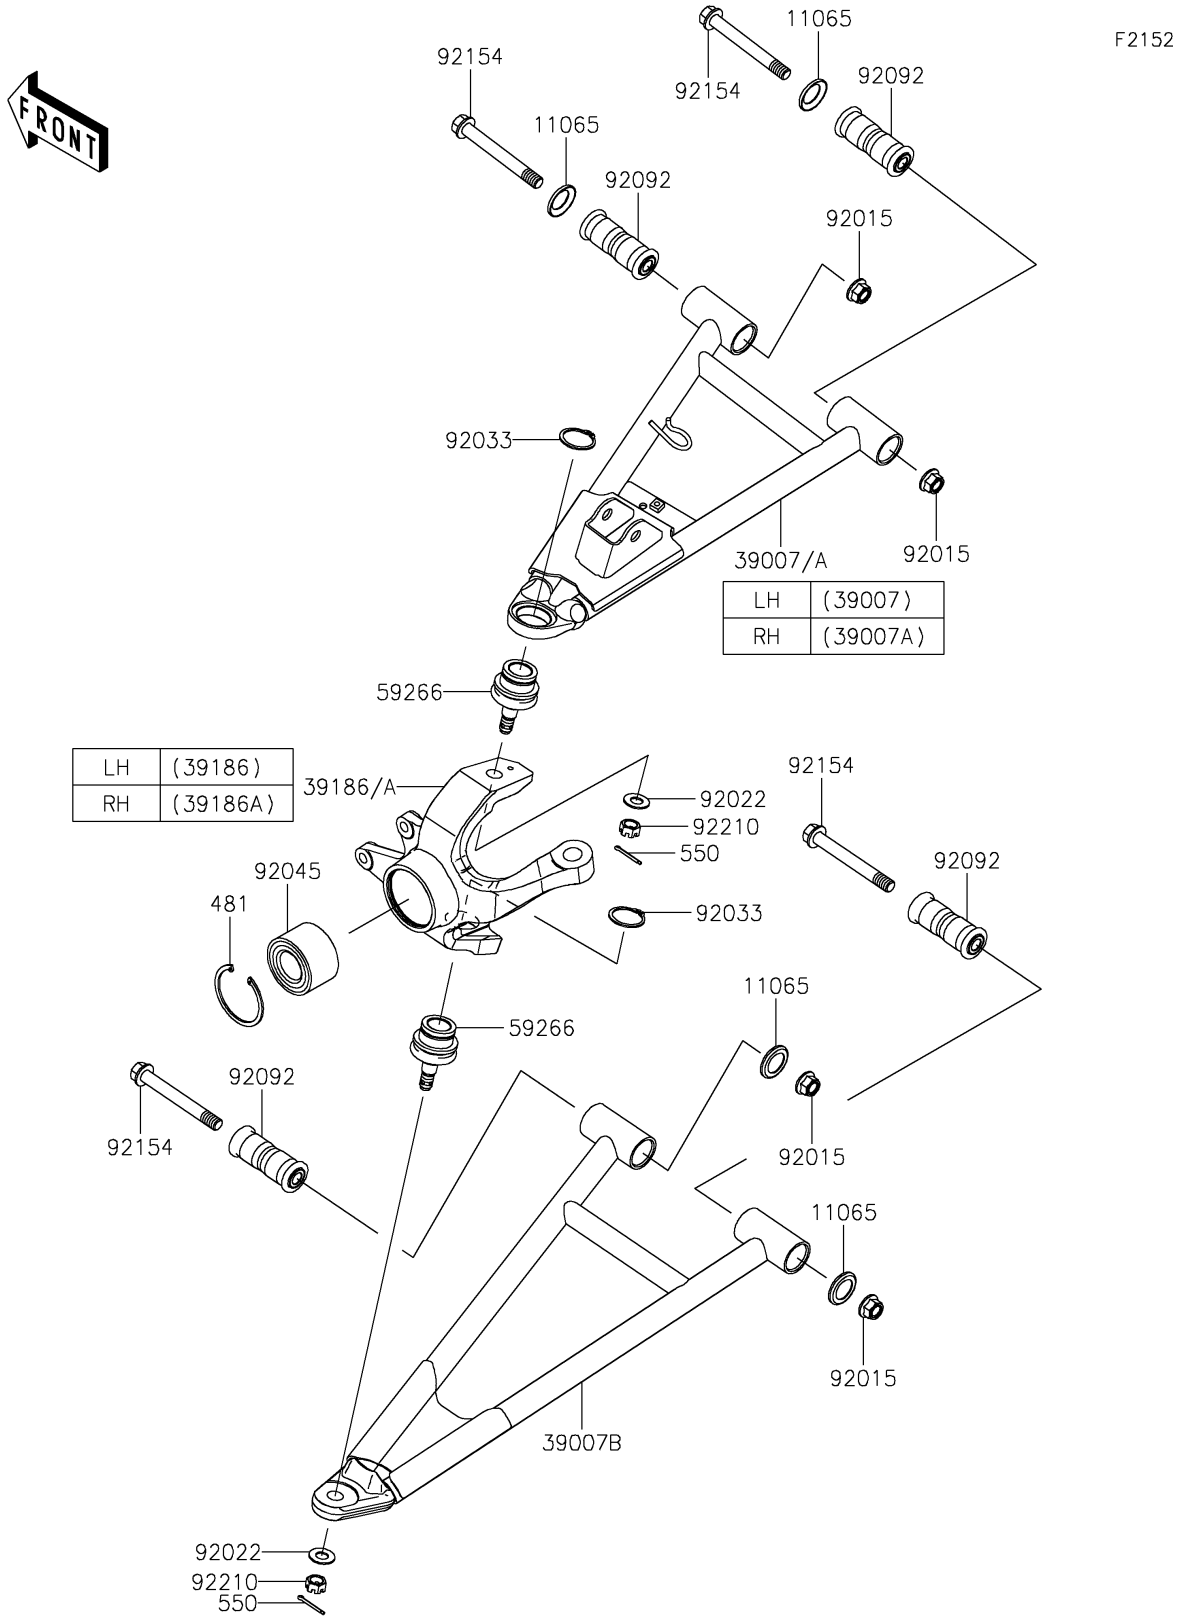

2019 MULE PRO-FXT™

PARTS DIAGRAM

Front Suspension

2019 MULE PRO-FXT™

PARTS LIST

Front Suspension

ITEM NAME	PART NUMBER	QUANTITY
CAP,ARM (Ref # 11065)	11065-0838	8
ARM-SUSP,FR,UPP,LH (Ref # 39007)	39007-0377	1
ARM-SUSP,FR,UPP,RH (Ref # 39007A)	39007-0378	1
ARM-SUSP,FR,LWR,LH&RH (Ref # 39007B)	39007-0383	2
KNUCKLE,FR,LH (Ref # 39186)	39186-0319	1
KNUCKLE,FR,RH (Ref # 39186A)	39186-0320	1
CIRCLIP-TYPE-C (Ref # 481)	481J6000	2
PIN-COTTER,3.0X25 (Ref # 550)	550AA3025	4
JOINT-BALL (Ref # 59266)	59266-0711	4
NUT,LOCK,FLANGED,12MM (Ref # 92015)	92015-1433	8
WASHER (Ref # 92022)	92022-1831	4
RING-SNAP,C-TYPE,32MM (Ref # 92033)	92033-1262	4
BEARING-BALL,30X60X37 (Ref # 92045)	92045-0762	2
BUSHING-RUBBER,12X20X78 (Ref # 92092)	92092-0028	8
BOLT,FLANGED,12X100 (Ref # 92154)	92154-1318	8
NUT,CASTLE,12MM (Ref # 92210)	92210-0395	4