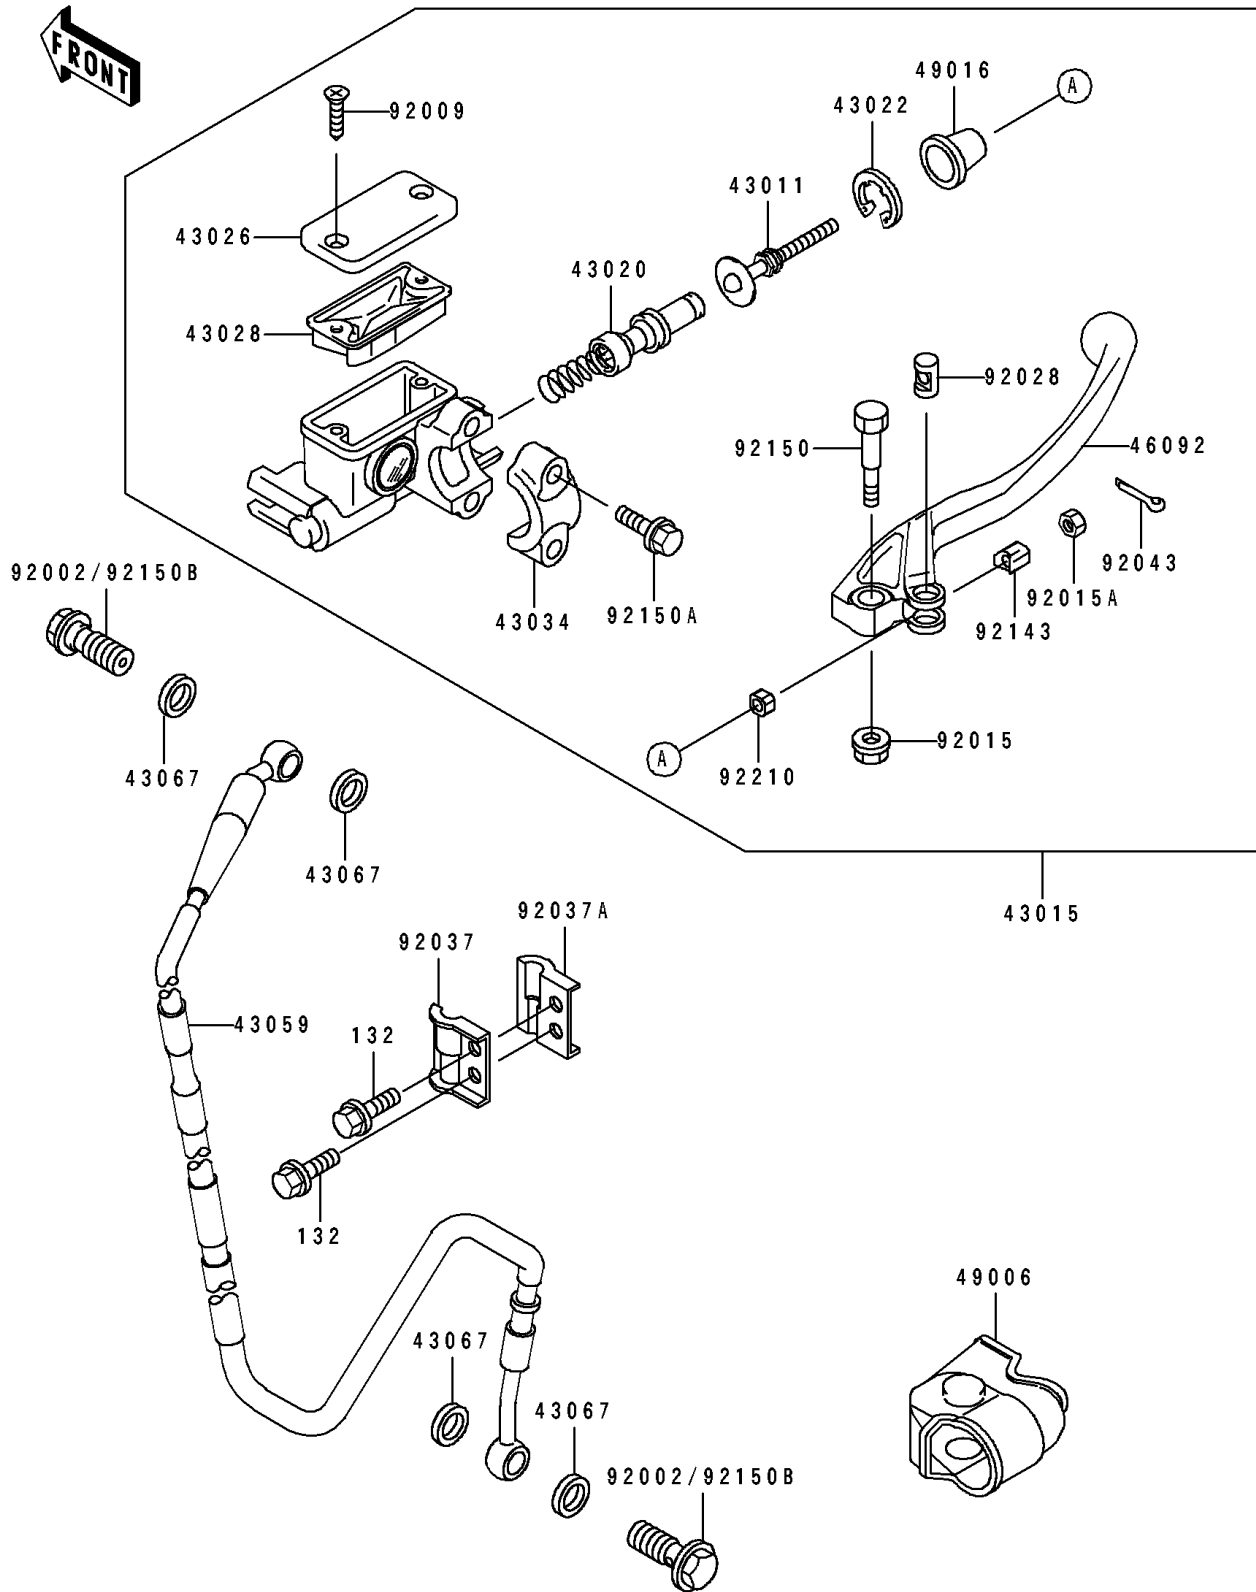

1997 KX125

PARTS DIAGRAM

Front Master Cylinder

F2291

1997 KX125

PARTS LIST

Front Master Cylinder

ITEM NAME

PART NUMBER

QUANTITY
