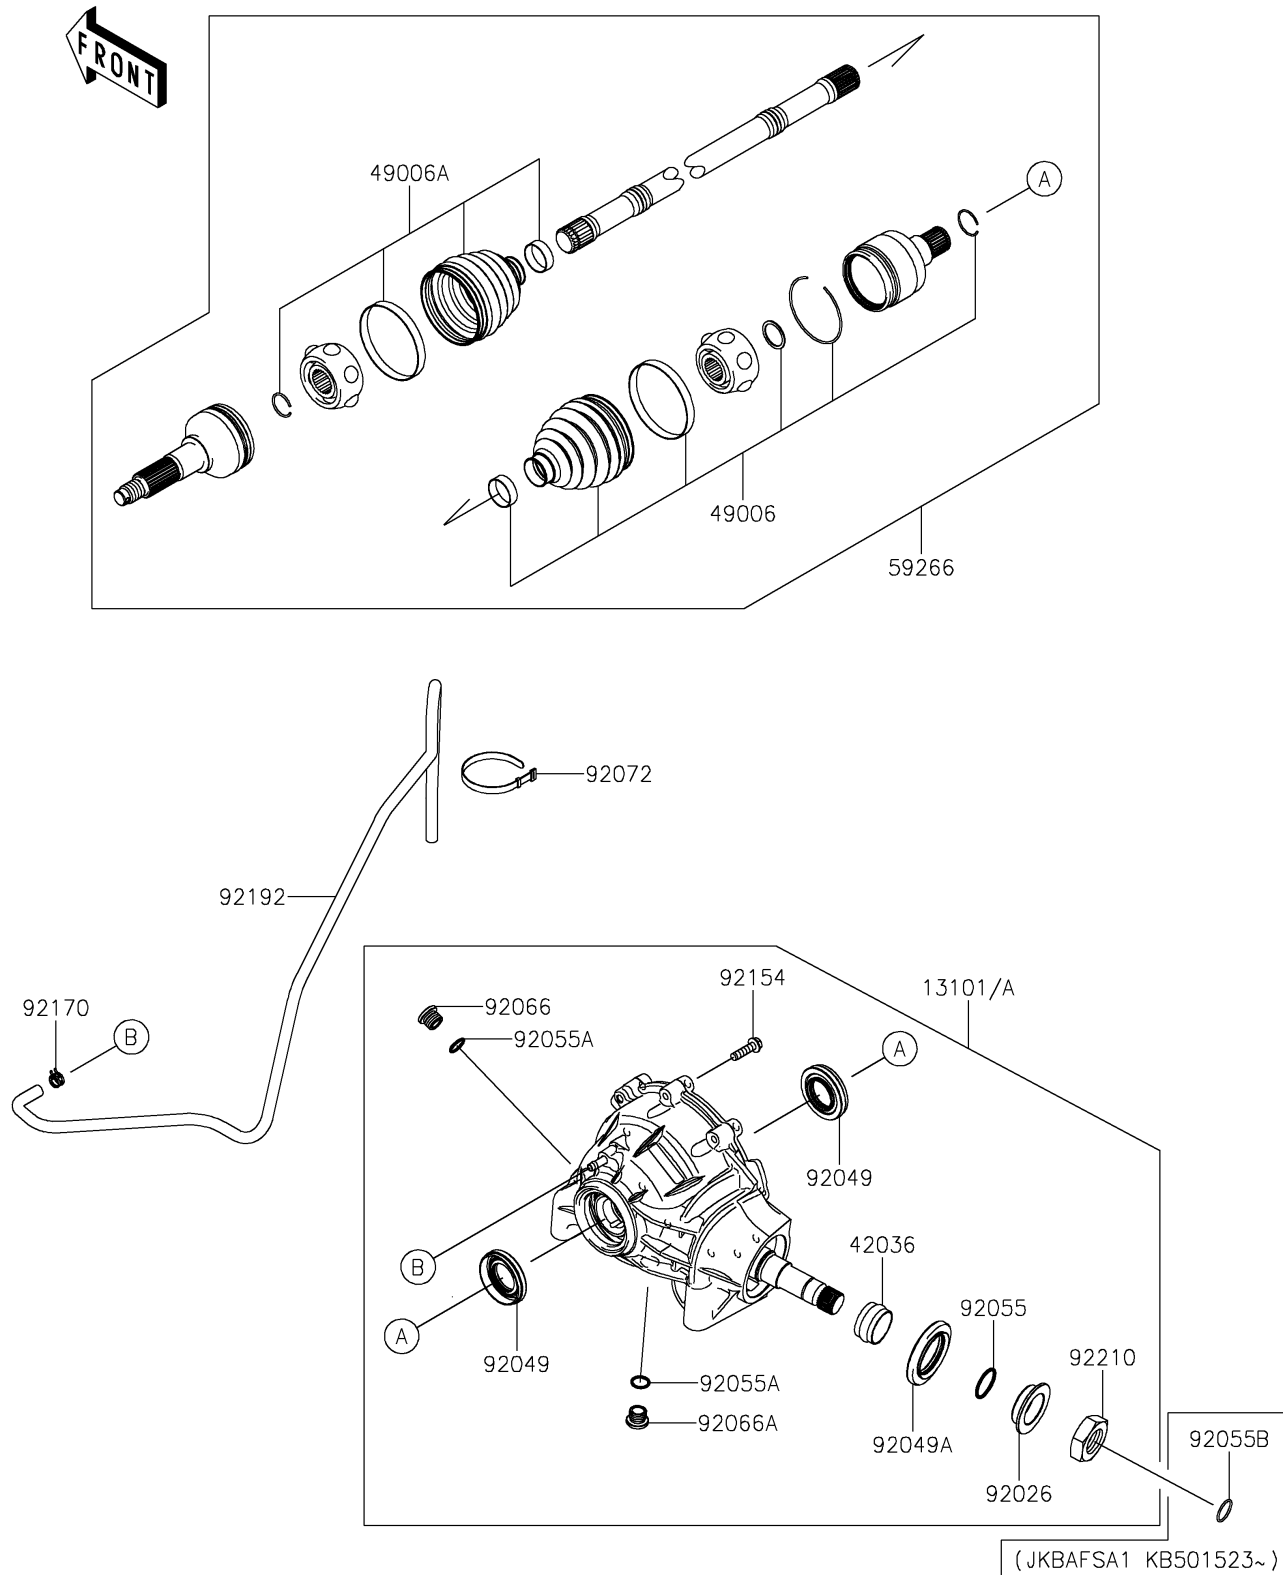

2019 MULE PRO-FXT™

PARTS DIAGRAM

Drive Shaft-Front

E3136

2019 MULE PRO-FXT™

PARTS LIST

Drive Shaft-Front

ITEM NAME

PART NUMBER

QUANTITY
