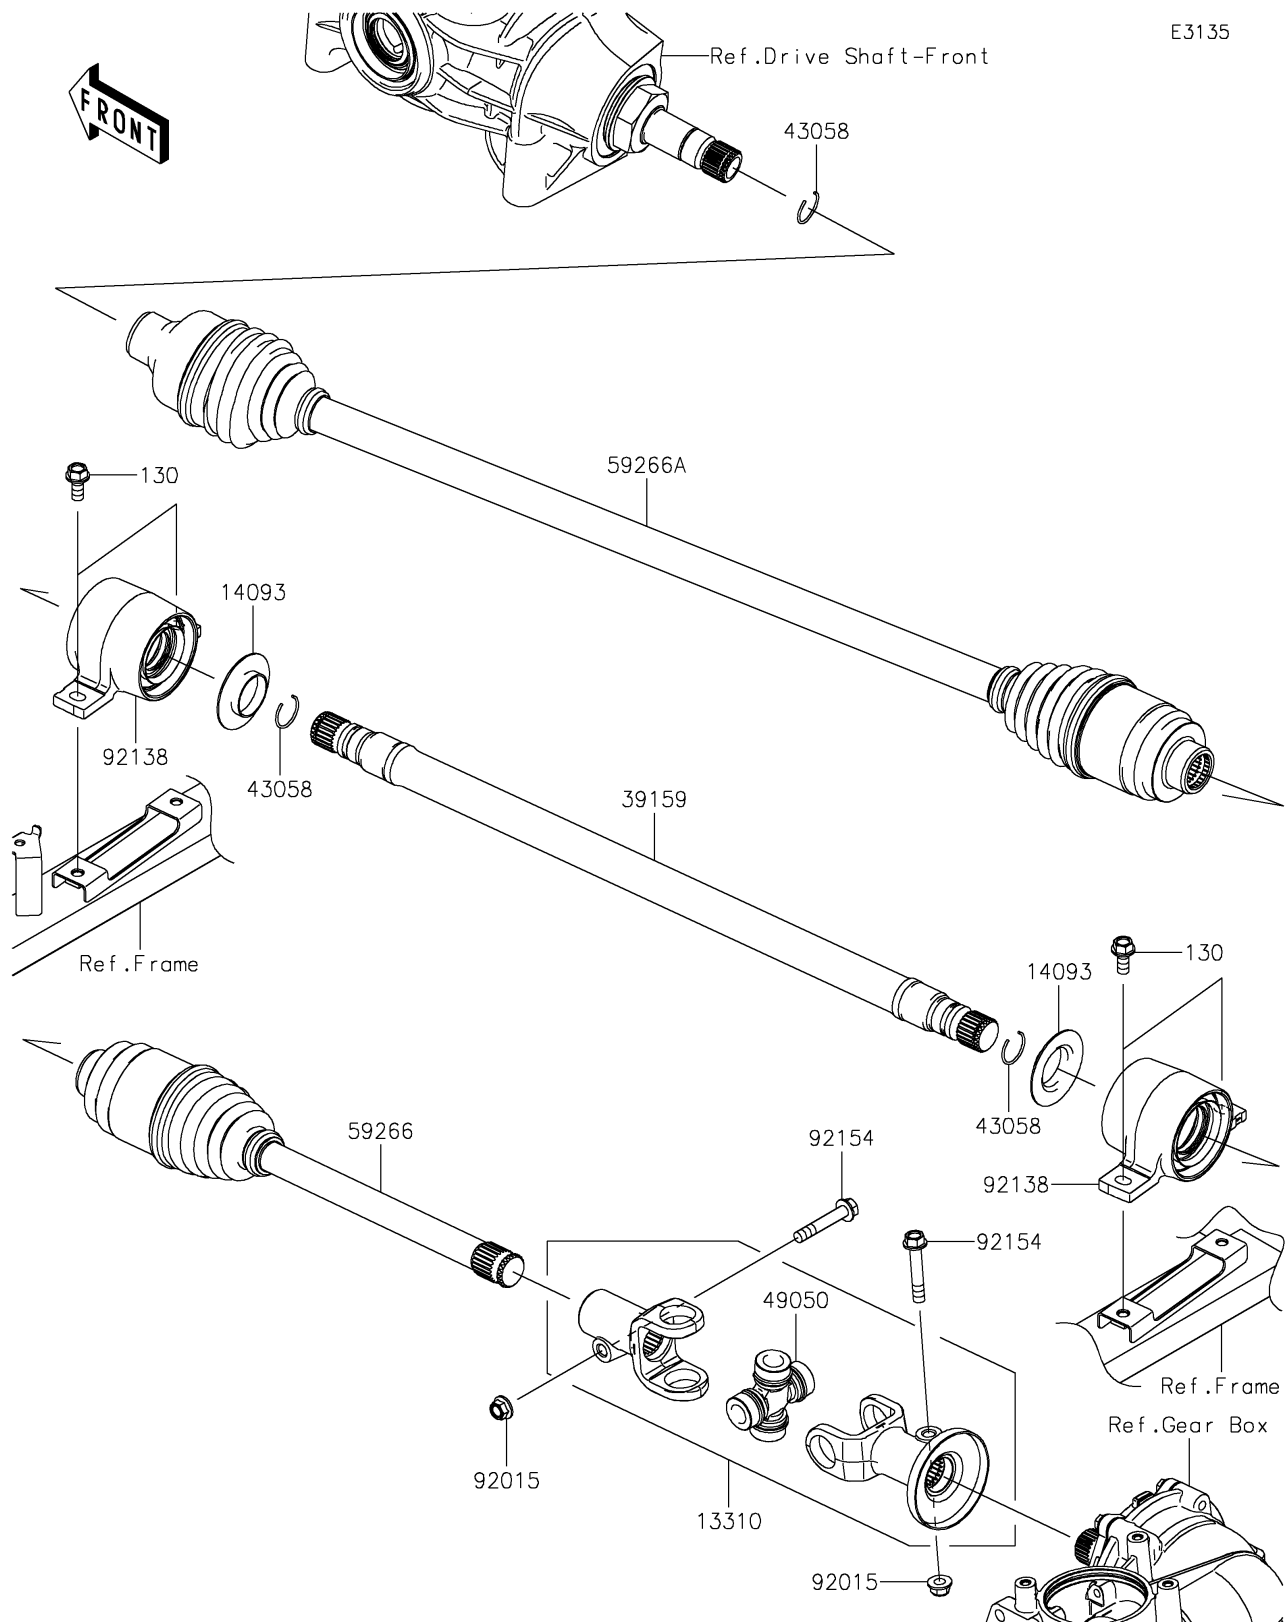

2019 MULE PRO-FXT™

PARTS DIAGRAM

Drive Shaft-Propeller

2019 MULE PRO-FXT™

PARTS LIST

Drive Shaft-Propeller

ITEM NAME

PART NUMBER

QUANTITY
