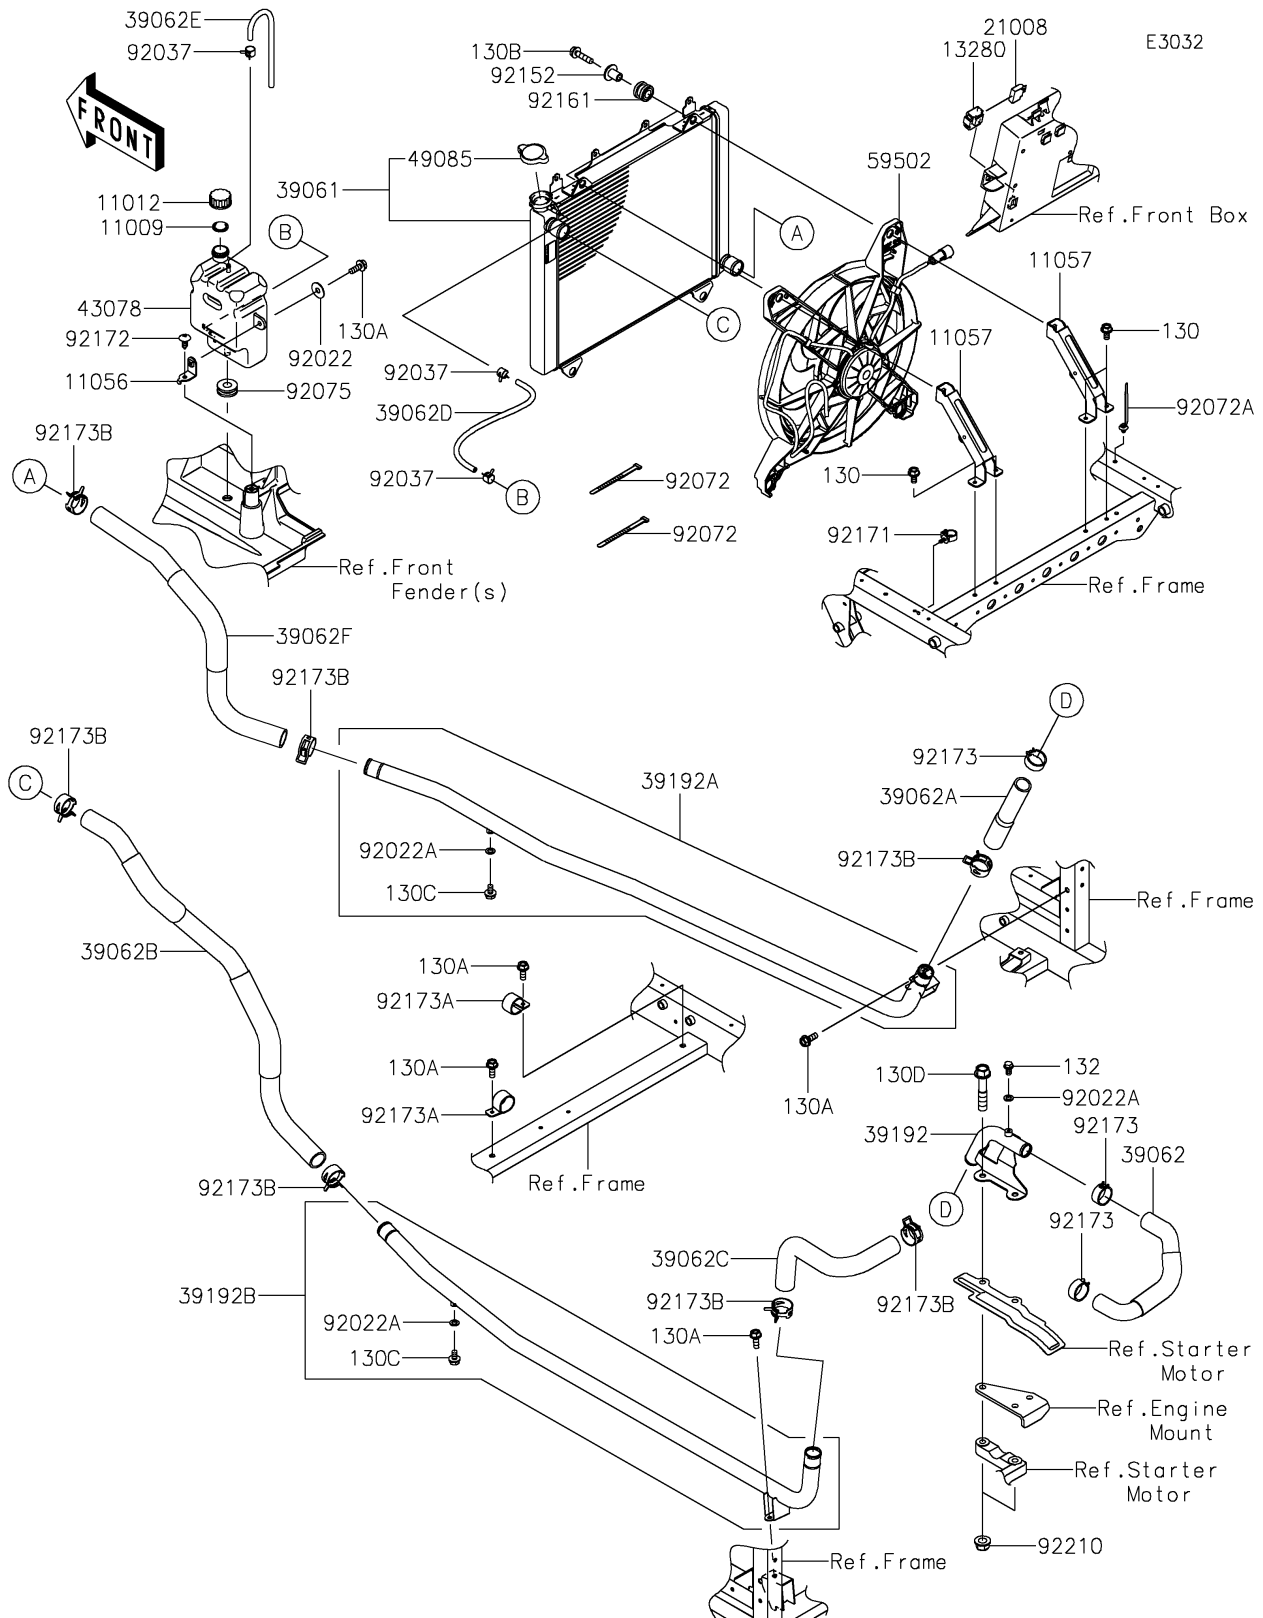

2020 MULE PRO-FXT™

PARTS DIAGRAM

Radiator

2020 MULE PRO-FXT™

PARTS LIST

Radiator

ITEM NAME

PART NUMBER

QUANTITY
