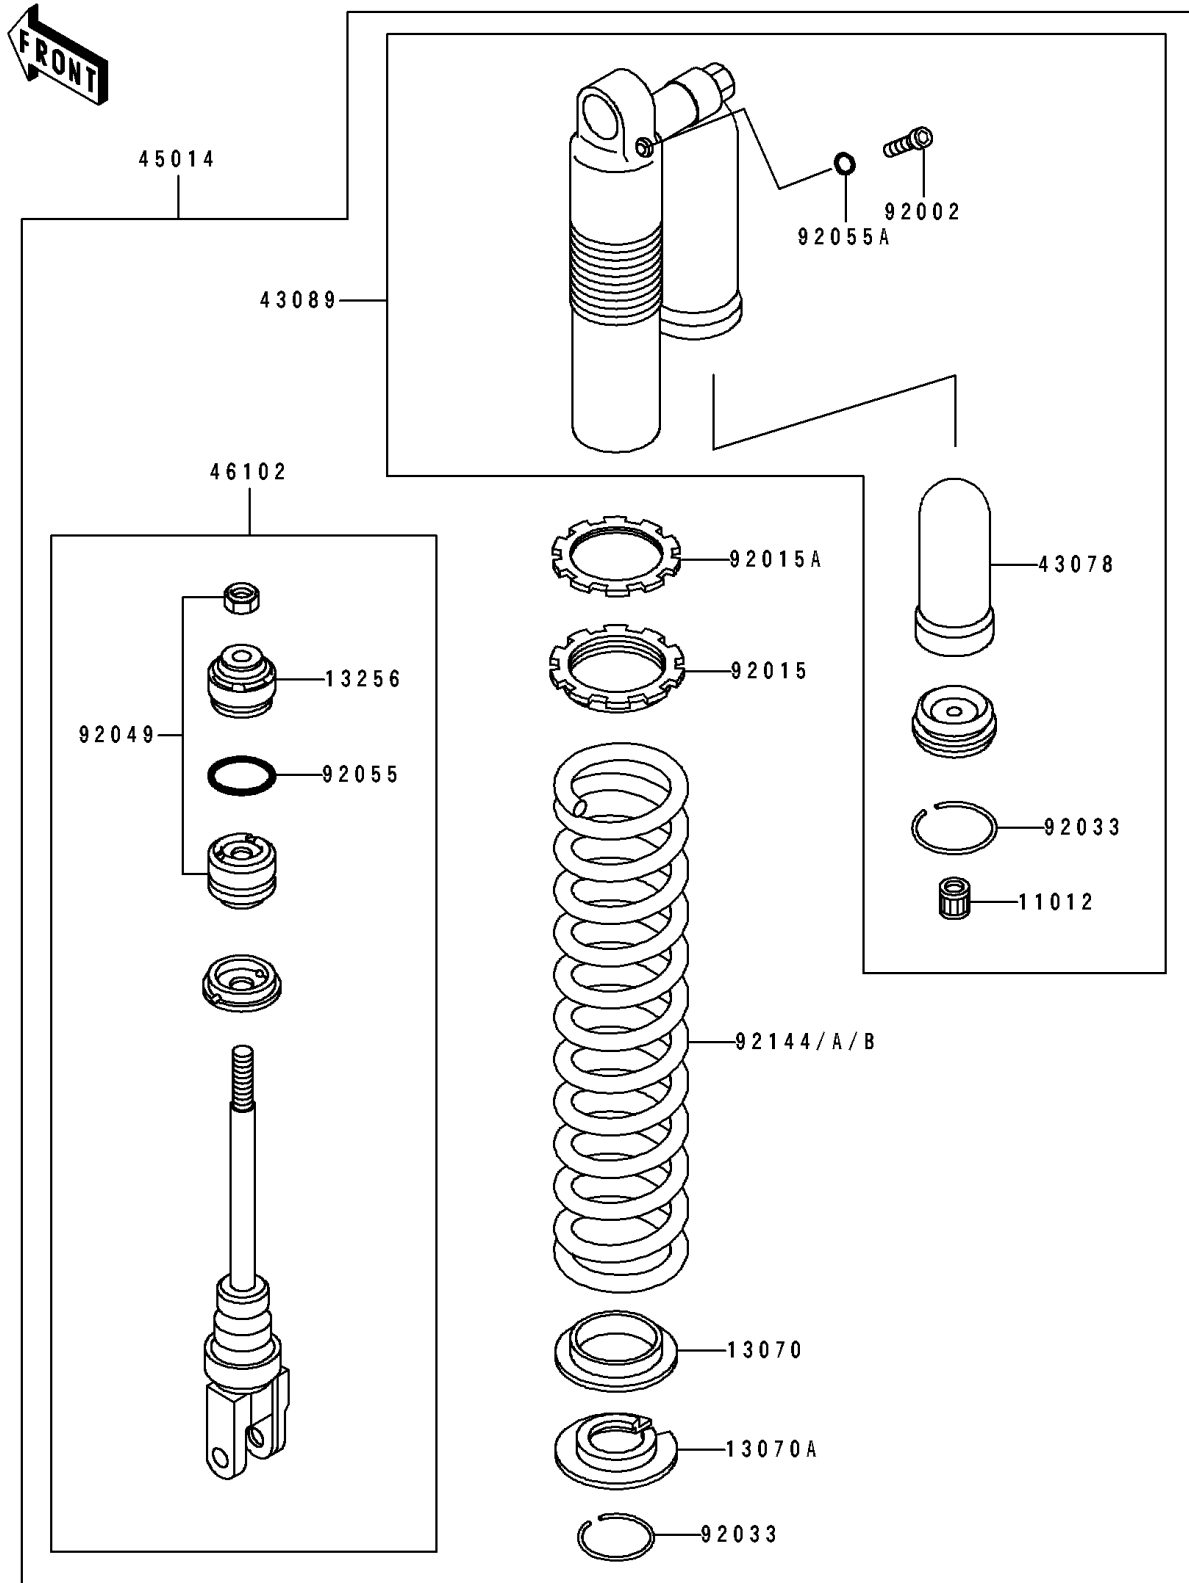

1997 KX125

PARTS DIAGRAM

Shock Absorber(s)

F2280

1997 KX125

PARTS LIST

Shock Absorber(s)

ITEM NAME

PART NUMBER

QUANTITY
