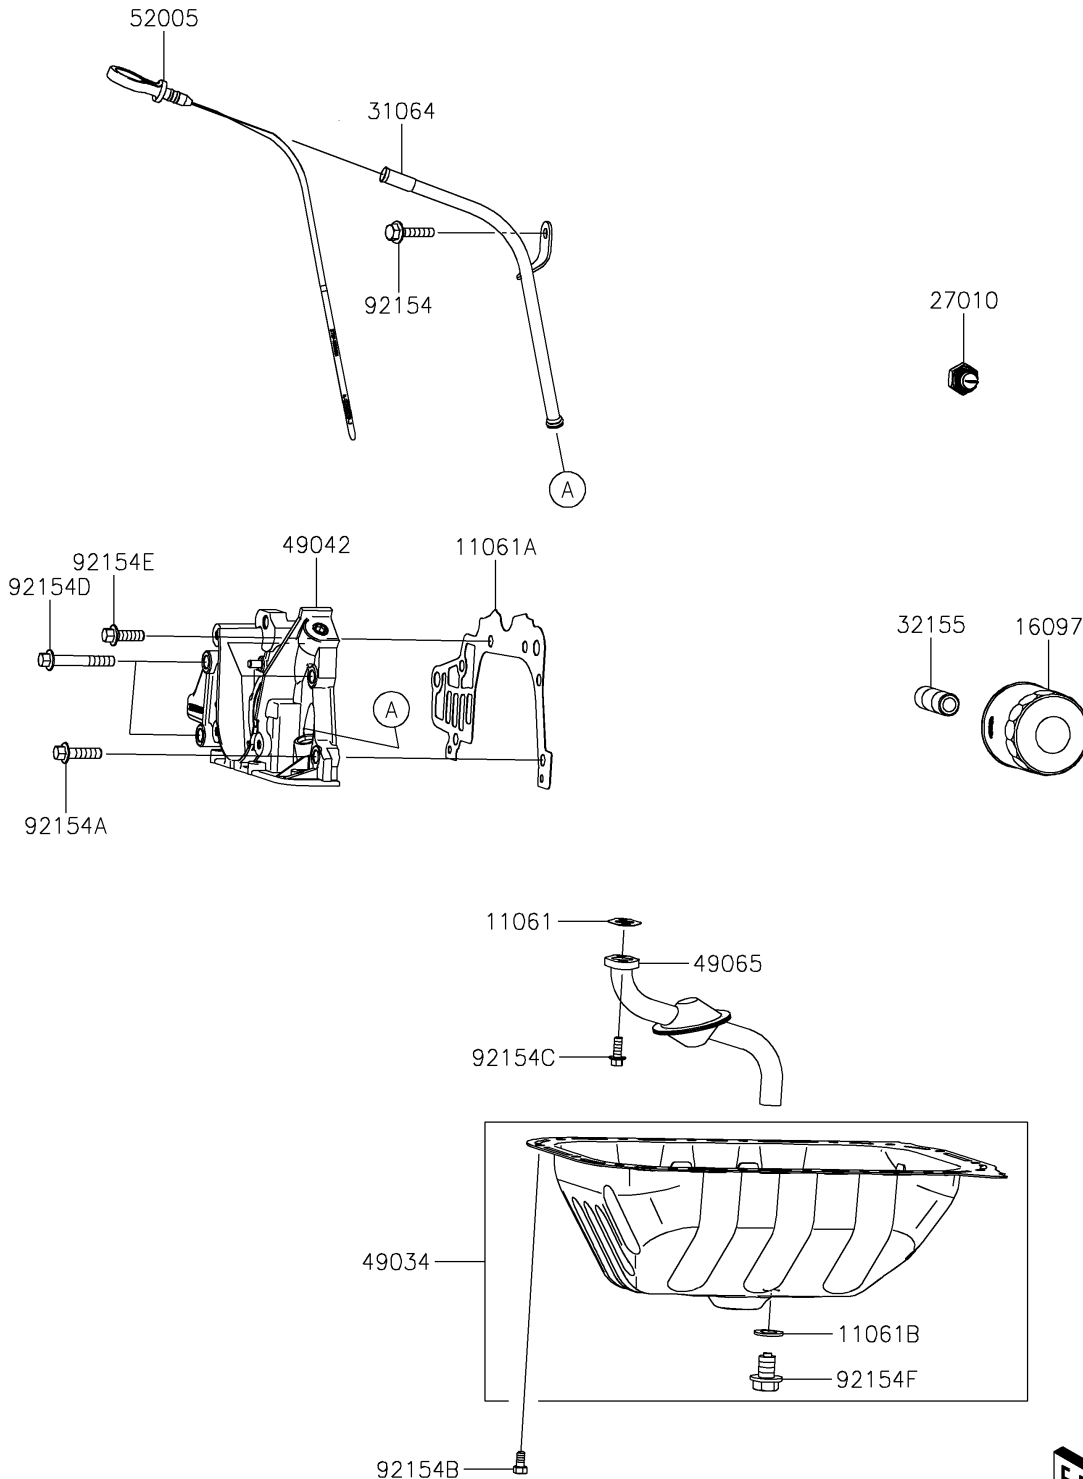

2020 MULE PRO-FXT™

PARTS DIAGRAM

Oil Pump/Oil Filter

E1710

2020 MULE PRO-FXT™

Kawasaki

Let the Good Times Roll®

PARTS LIST

Oil Pump/Oil Filter

ITEM NAME

PART NUMBER

QUANTITY
