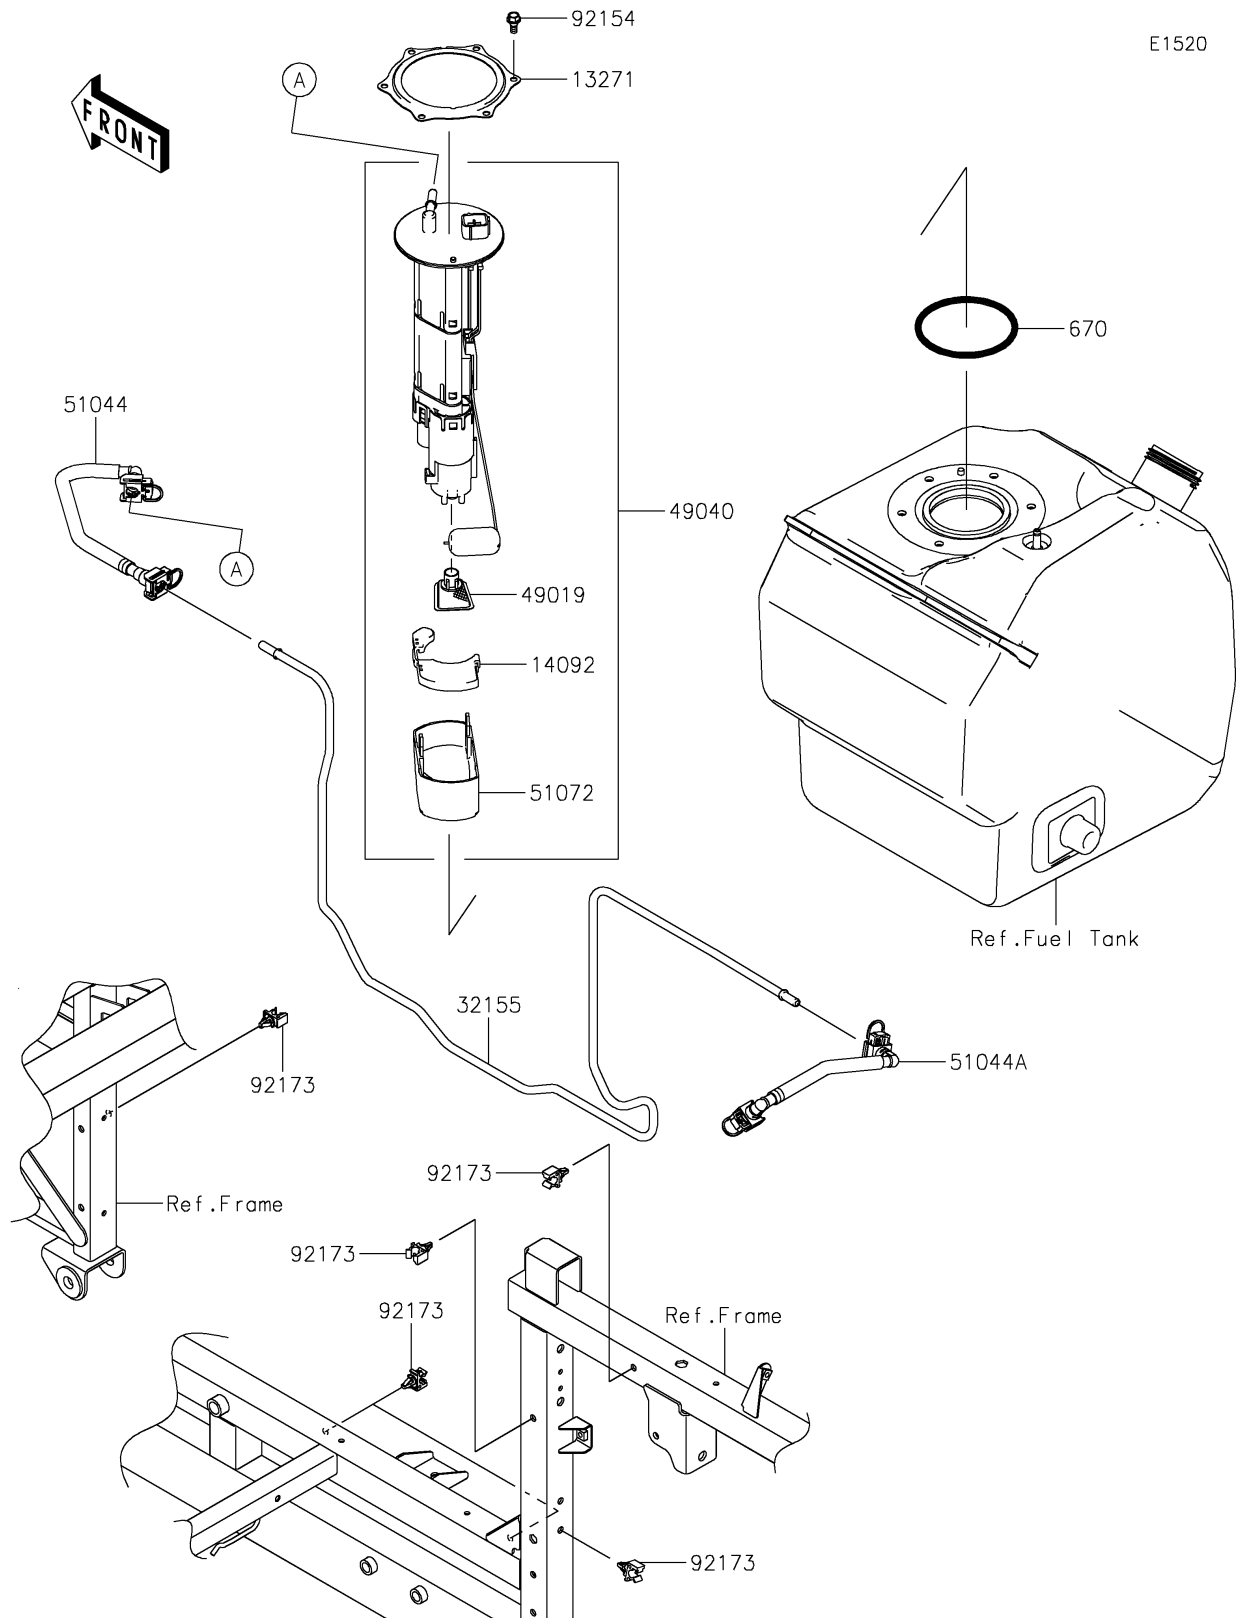

2020 MULE PRO-FXT™

PARTS DIAGRAM

Fuel Pump

2020 MULE PRO-FXT™

PARTS LIST

Fuel Pump

ITEM NAME

PART NUMBER

QUANTITY
