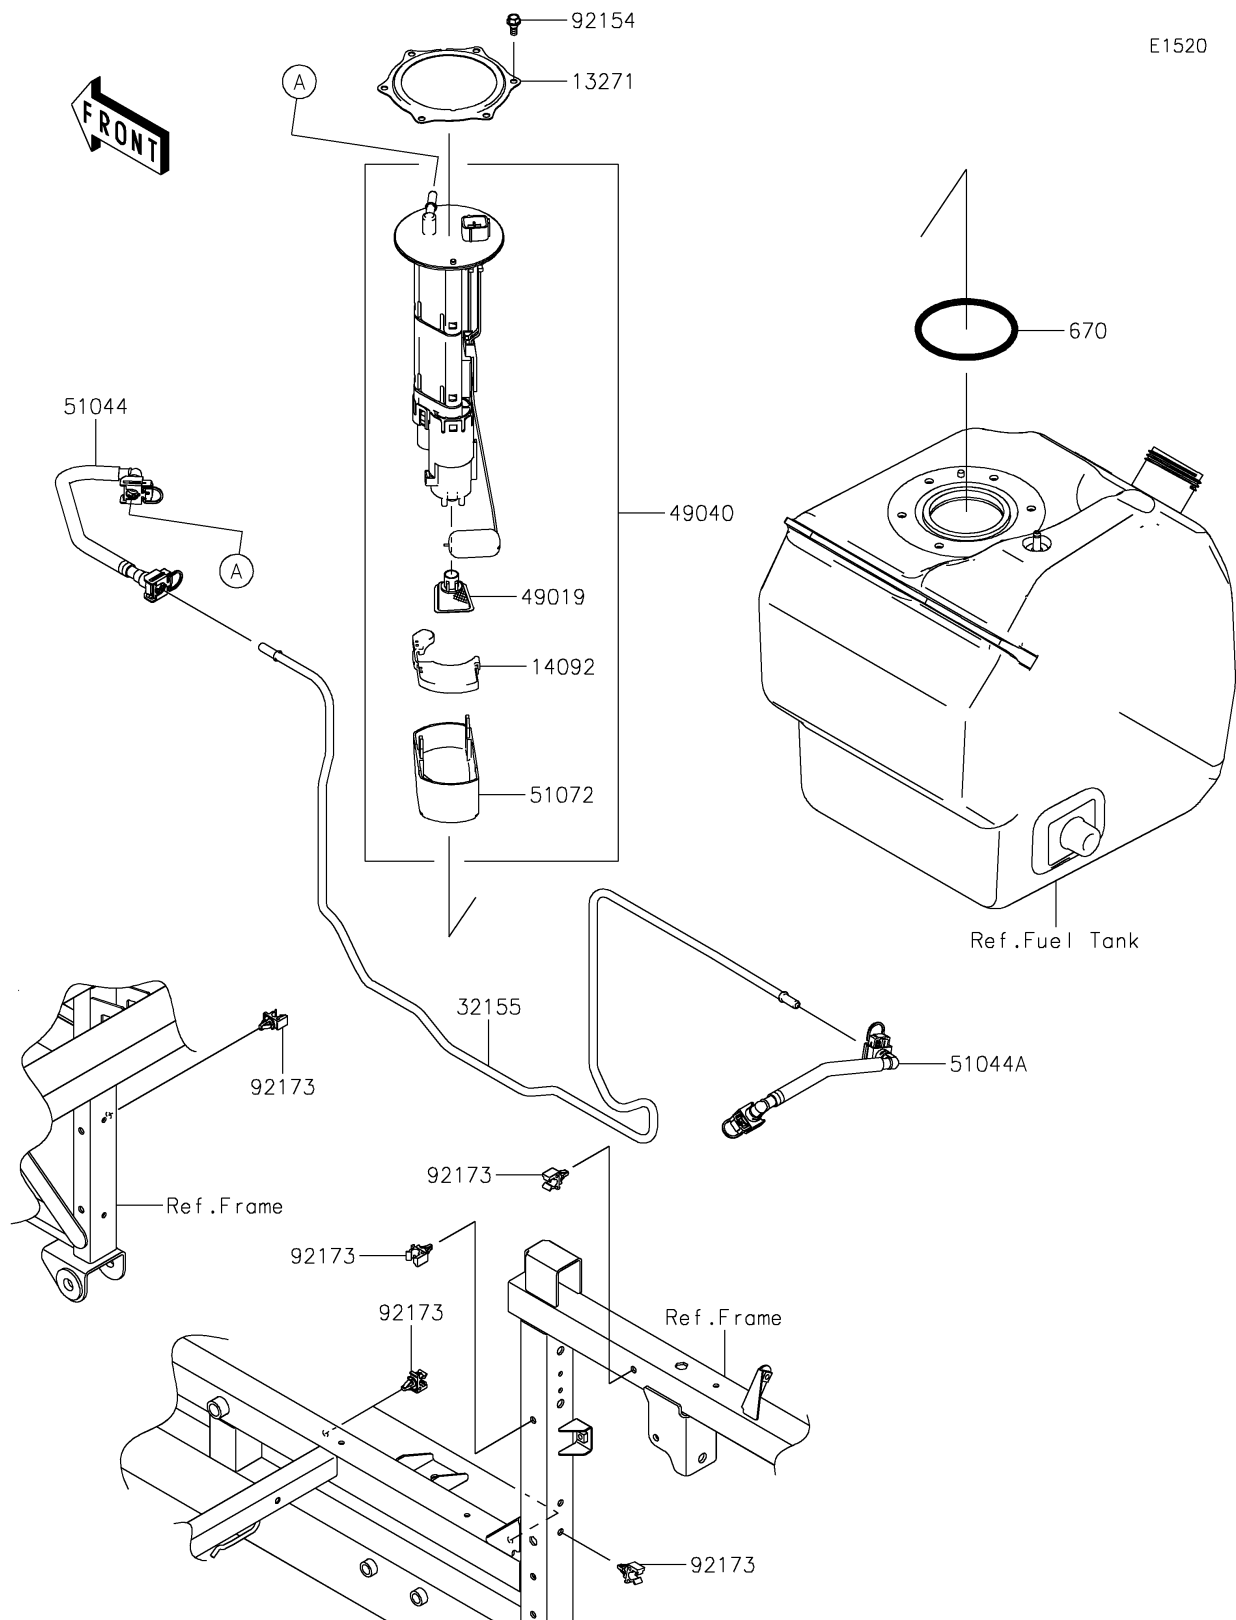

2019 MULE PRO-FXT™

PARTS DIAGRAM

Fuel Pump

2019 MULE PRO-FXT™

PARTS LIST

Fuel Pump

ITEM NAME	PART NUMBER	QUANTITY
PLATE (Ref # 13271)	13271-0980	1
COVER (Ref # 14092)	14092-1044	1
PIPE,FUEL (Ref # 32155)	32155-1619	1
FILTER-FUEL (Ref # 49019)	49019-0013	1
PUMP-FUEL (Ref # 49040)	49040-0733	1
TUBE-ASSY,TANK-PIPE (Ref # 51044)	51044-0833	1
TUBE-ASSY,PIPE-INJECTION PIPE (Ref # 51044A)	51044-0834	1
CHAMBER-FUEL (Ref # 51072)	51072-0003	1
O RING (Ref # 670)	670E5090	1
BOLT,FUEL PUMP (Ref # 92154)	92154-1326	6
CLAMP,FUEL PIPE (Ref # 92173)	92173-1213	6