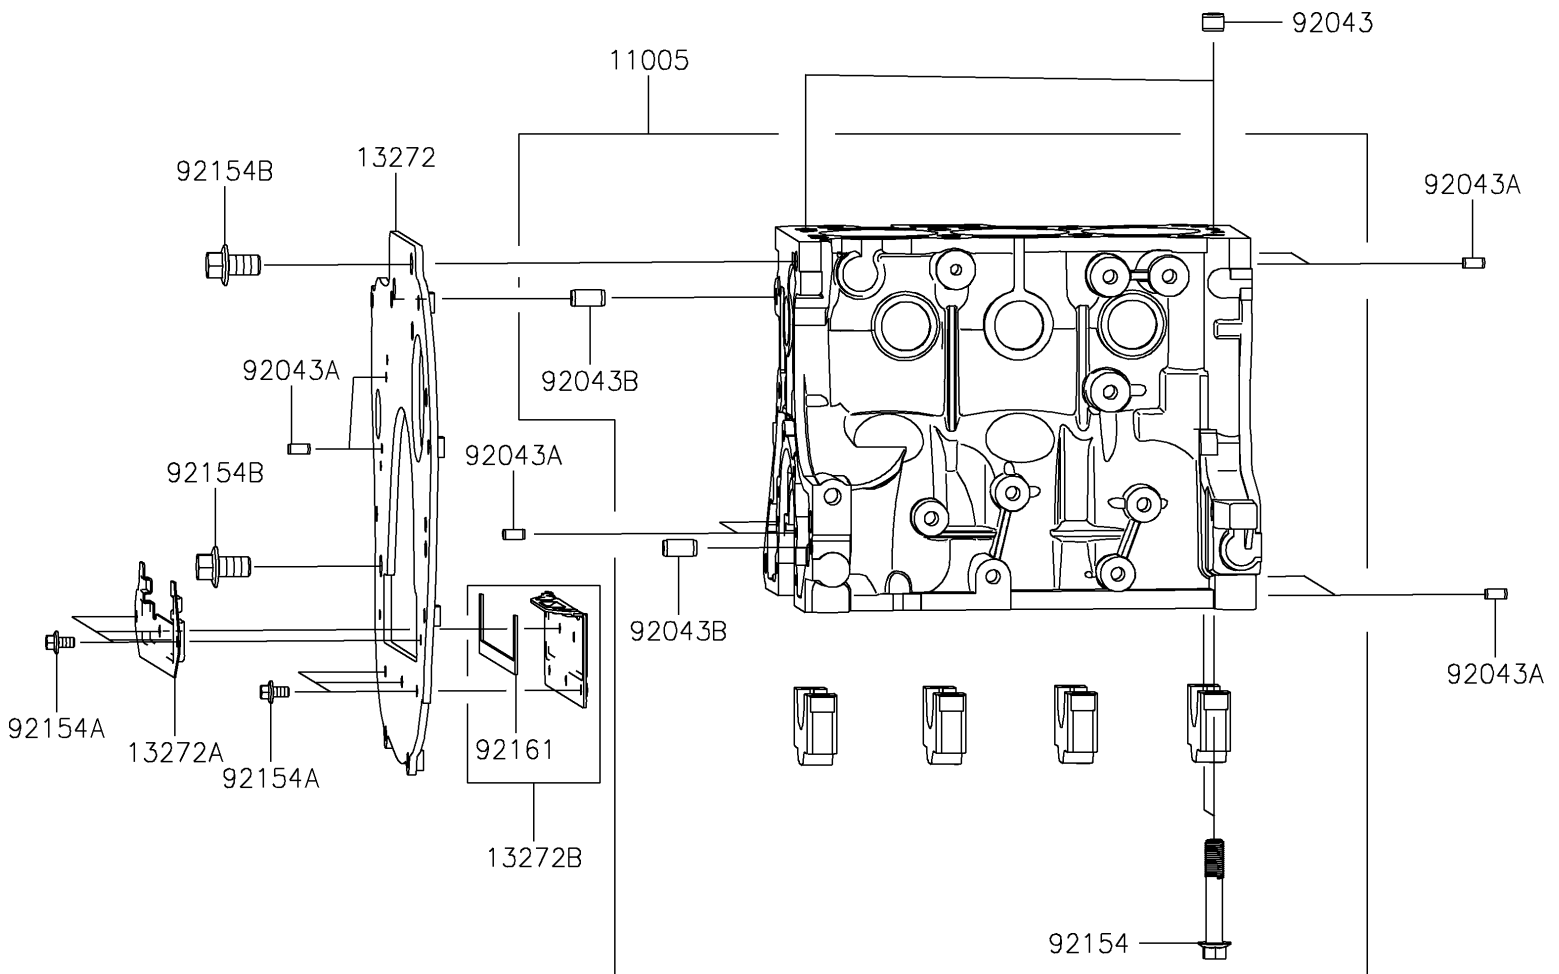

2020 MULE PRO-FXT™

PARTS DIAGRAM

Crankcase

E1411

2020 MULE PRO-FXT™

PARTS LIST

Crankcase

ITEM NAME

PART NUMBER

QUANTITY
