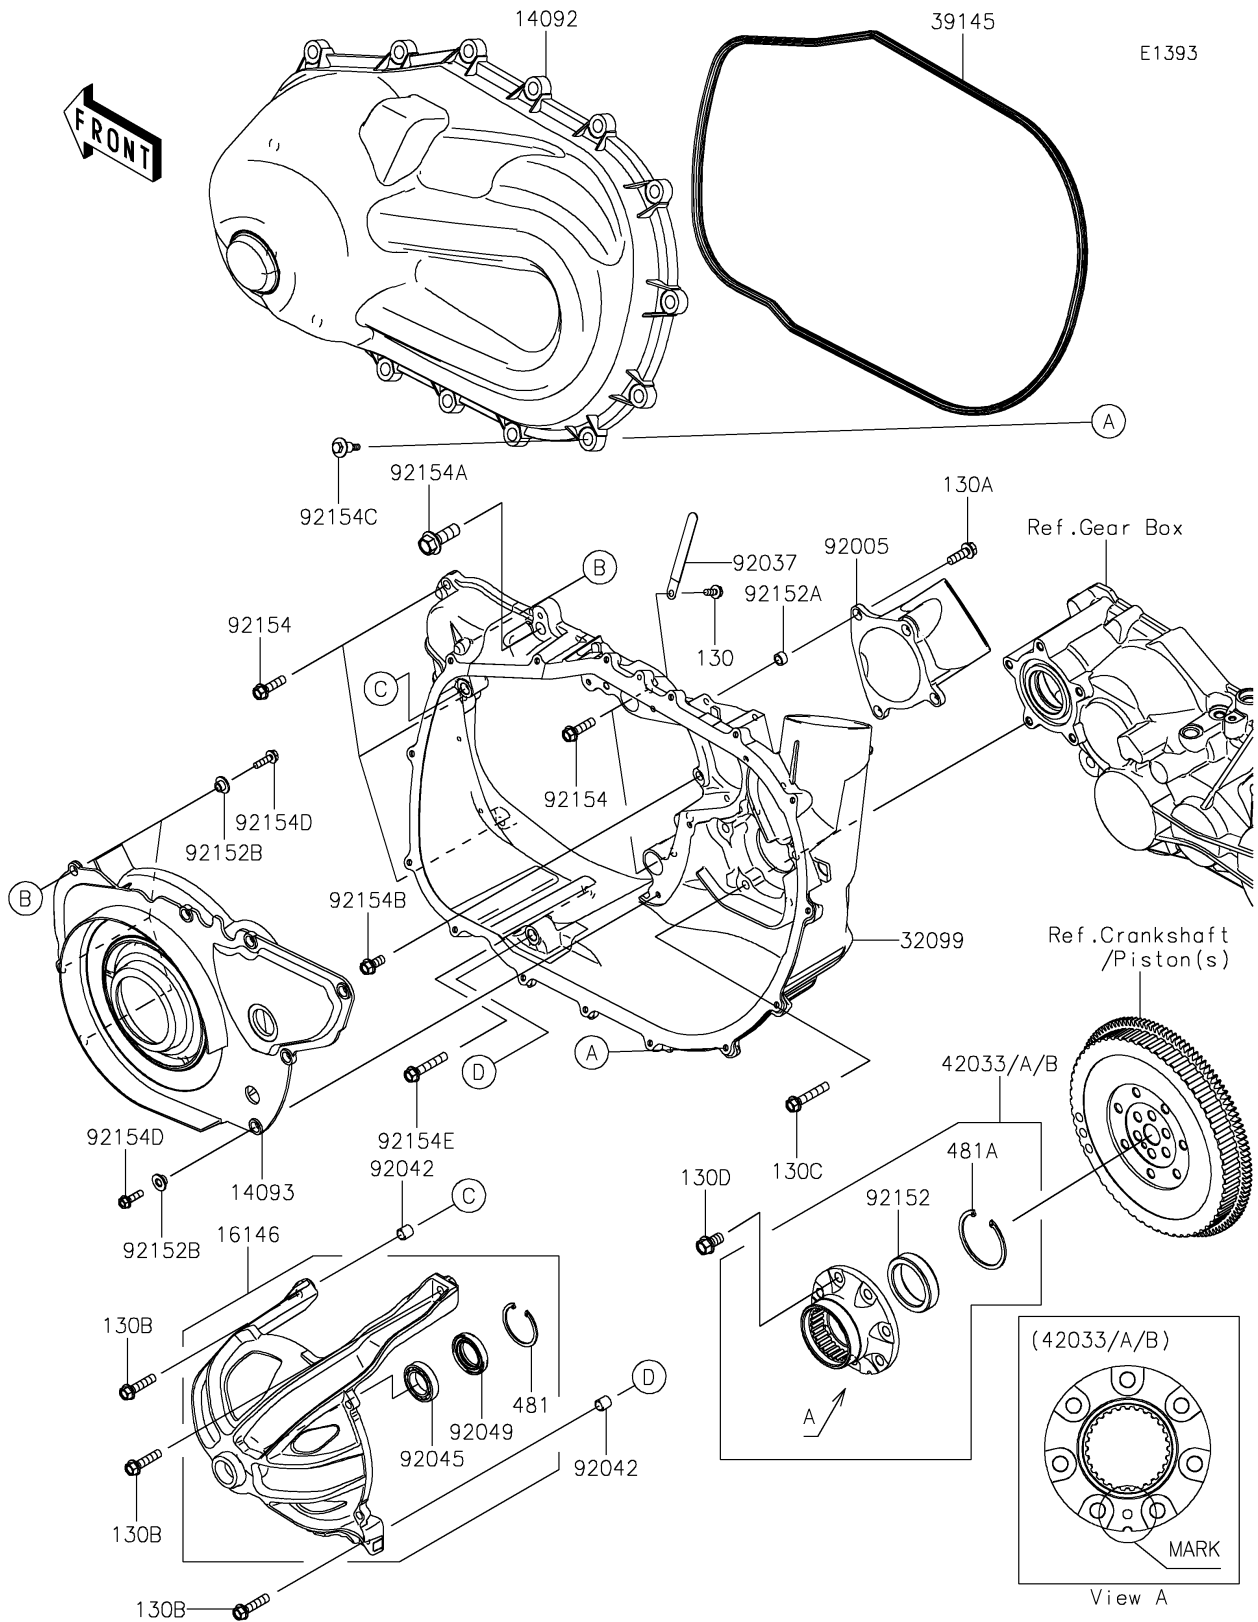

2020 MULE PRO-FXT™

PARTS DIAGRAM

Converter Cover

2020 MULE PRO-FXT™

PARTS LIST

Converter Cover

ITEM NAME

PART NUMBER

QUANTITY
