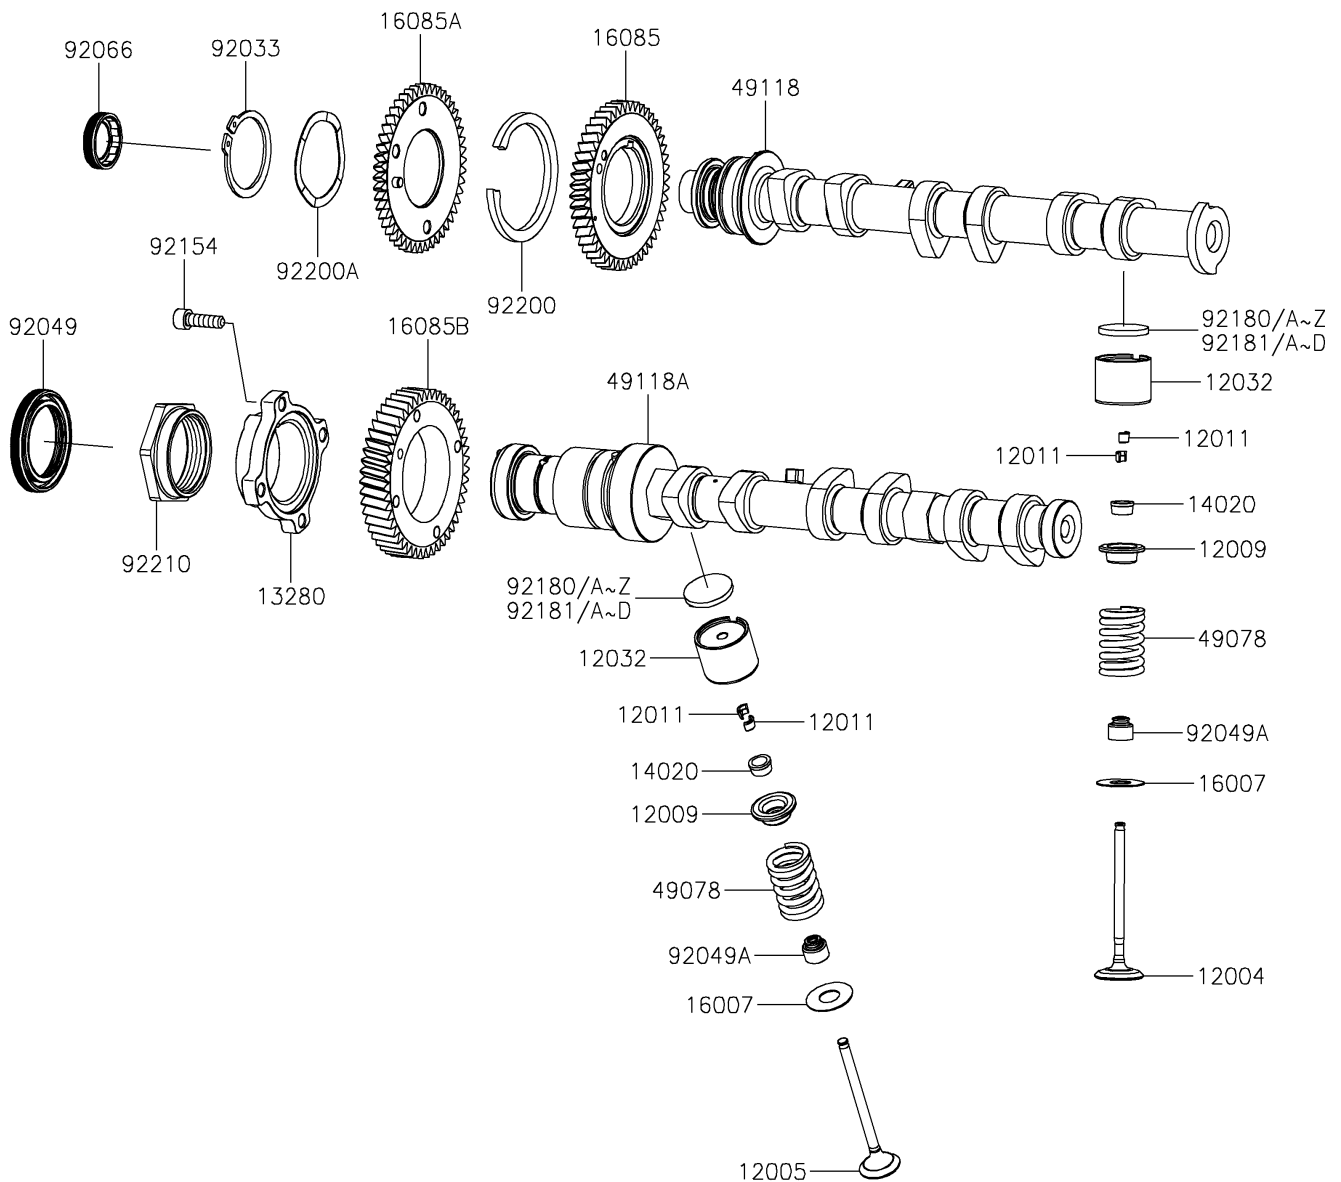

2020 MULE PRO-FXT™

PARTS DIAGRAM

Valve(s)/Camshaft(s)

E1211

2020 MULE PRO-FXT™

PARTS LIST

Valve(s)/Camshaft(s)

ITEM NAME

PART NUMBER

QUANTITY
