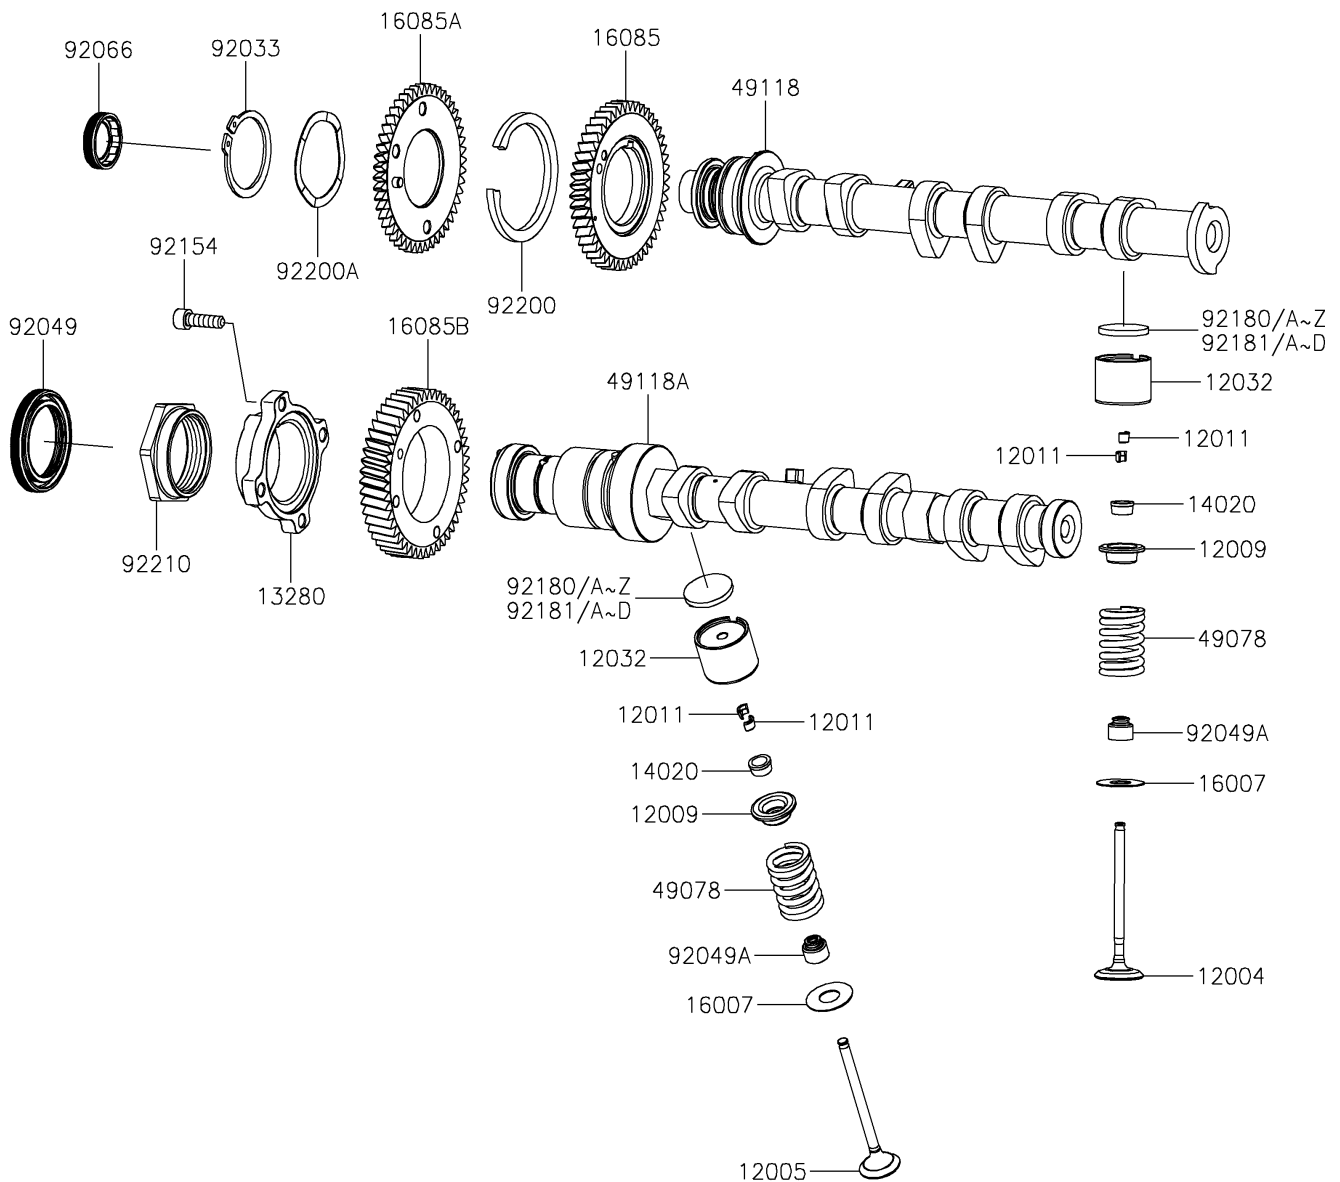

2018 MULE PRO-FXT™

PARTS DIAGRAM

Valve(s)/Camshaft(s)

E1211

2018 MULE PRO-FXT™

Kawasaki

Let the Good Times Roll®

PARTS LIST

Valve(s)/Camshaft(s)

ITEM NAME

PART NUMBER

QUANTITY
