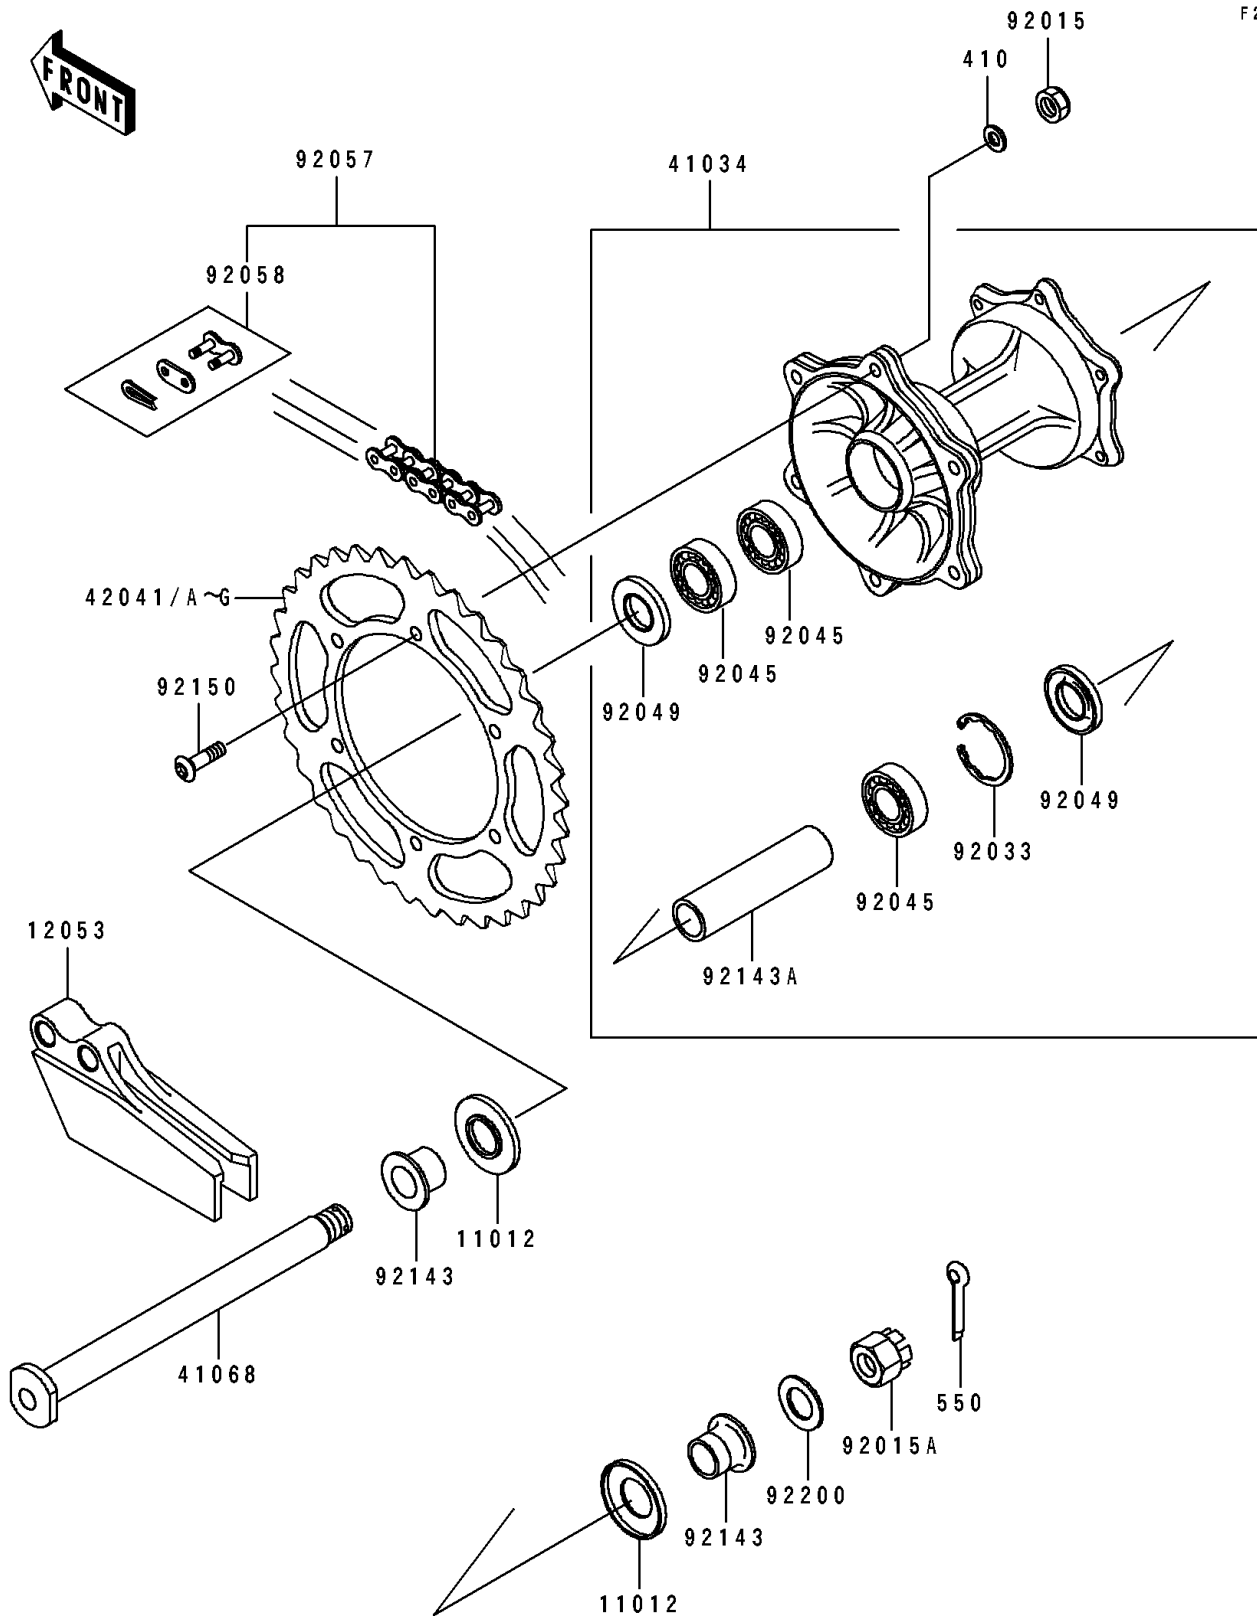

1997 KX125

PARTS DIAGRAM

Rear Hub

F2240

1997 KX125

PARTS LIST

Rear Hub

ITEM NAME

PART NUMBER

QUANTITY
