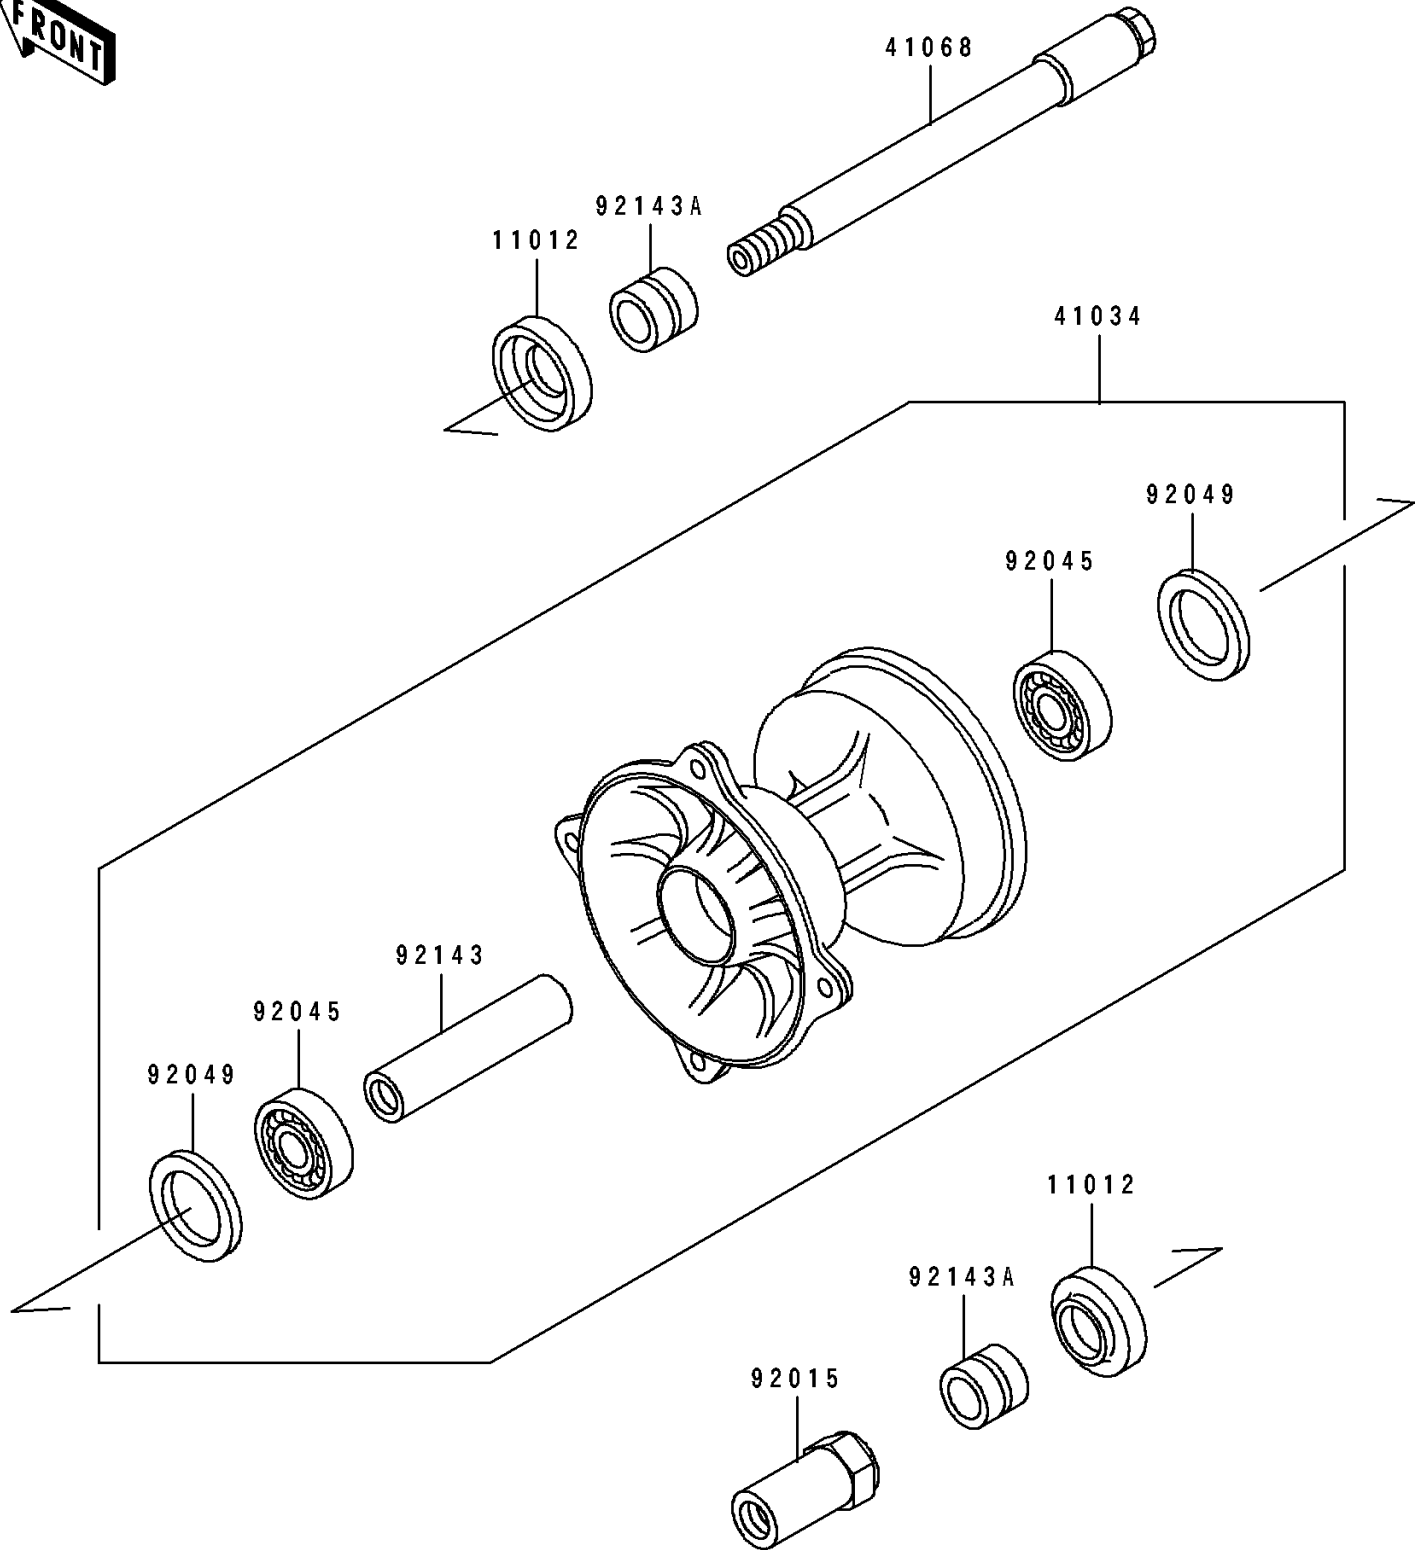

1997 KX125

PARTS DIAGRAM

Front Hub

F2230

1997 KX125

PARTS LIST

Front Hub

ITEM NAME

PART NUMBER

QUANTITY
