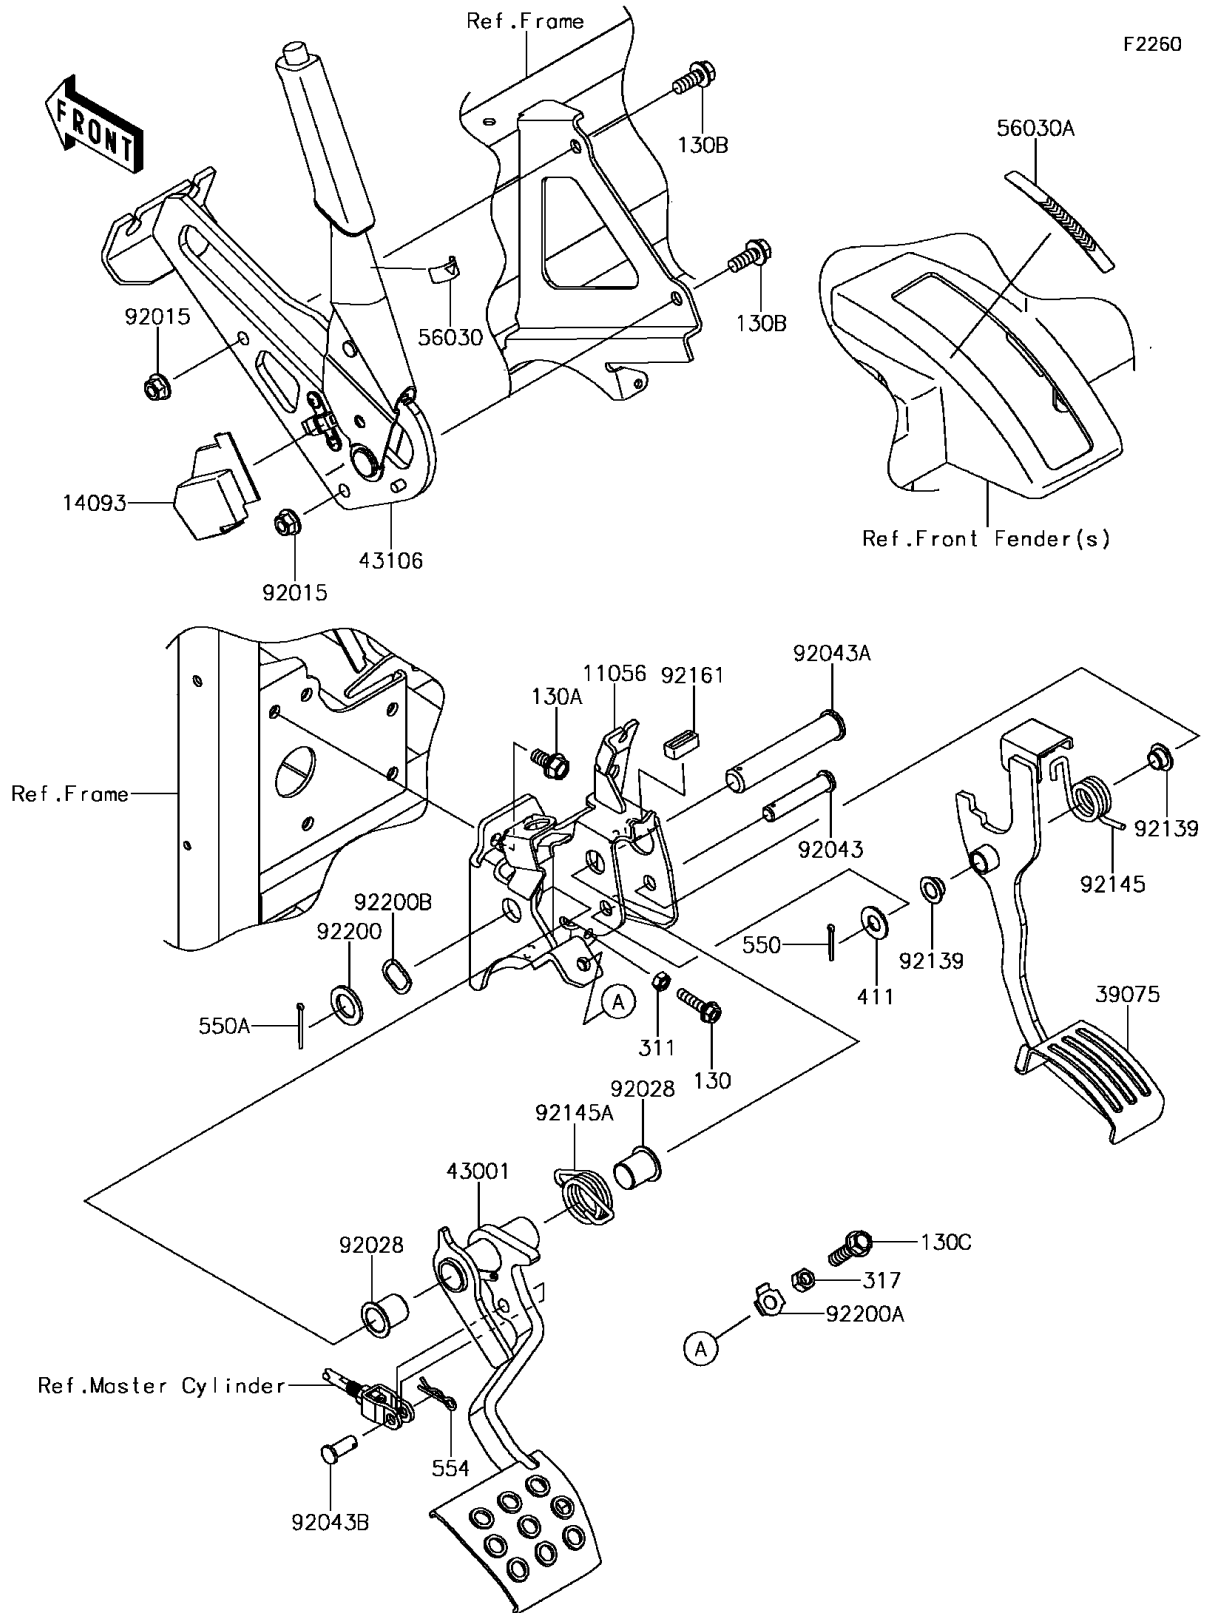

2017 MULE PRO-FX™ RANCH EDITION

PARTS DIAGRAM

Brake Pedal/Throttle Lever

2017 MULE PRO-FX™ RANCH EDITION

Kawasaki
Let the Good Times Roll®

PARTS LIST

Brake Pedal/Throttle Lever

ITEM NAME	PART NUMBER	QUANTITY
BRACKET,BRAKE (Ref # 11056)	11056-2834	1
BOLT-FLANGED,6X25 (Ref # 130)	130BA0625	1
BOLT-FLANGED,8X18 (Ref # 130A)	130BA0818	5
BOLT-FLANGED,8X20 (Ref # 130B)	130BA0820	2
BOLT-FLANGED,8X30 (Ref # 130C)	130BA0830	1
COVER,PARKING BRAKE SW. (Ref # 14093)	14093-0241	1
NUT-HEX,6MM (Ref # 311)	311BA0600	1
NUT-HEX-SMALL,8MM (Ref # 317)	317BA0800	1
LEVER-THROTTLE (Ref # 39075)	39075-0018	1
WASHER-PLAIN,10MM (Ref # 411)	411AA1000	1
LEVER-BRAKE,FOOT (Ref # 43001)	43001-0728	1
LEVER-ASSY-PARKING BRAKE (Ref # 43106)	43106-0006	1
PIN-COTTER,2.5X18 (Ref # 550)	550AA2518	1
PIN-COTTER,2.5X25 (Ref # 550A)	550AA2525	1
PIN-SNAP,10MM (Ref # 554)	554DA1000	1
LABEL,ARROW (Ref # 56030)	56030-0905	1
LABEL,STROKE RANGE (Ref # 56030A)	56030-0930	1
NUT,FLANGED,8MM (Ref # 92015)	92015-1406	2
BUSHING (Ref # 92028)	92028-1571	2
PIN,10X51.5 (Ref # 92043)	92043-0785	1
PIN,16X88 (Ref # 92043A)	92043-0786	1
PIN (Ref # 92043B)	92043-1039	1
BUSHING (Ref # 92139)	92139-0230	2
SPRING,RETURN,22X3.5 (Ref # 92145)	92145-0999	1
SPRING,BRAKE PEDAL RETURN (Ref # 92145A)	92145-1615	1
DAMPER (Ref # 92161)	92161-1695	1
WASHER,16X26X2.3 (Ref # 92200)	92200-0043	1
WASHER,8.5X17X0.8 (Ref # 92200A)	92200-0993	1
WASHER,17X23X2.5 (Ref # 92200B)	92200-1689	1