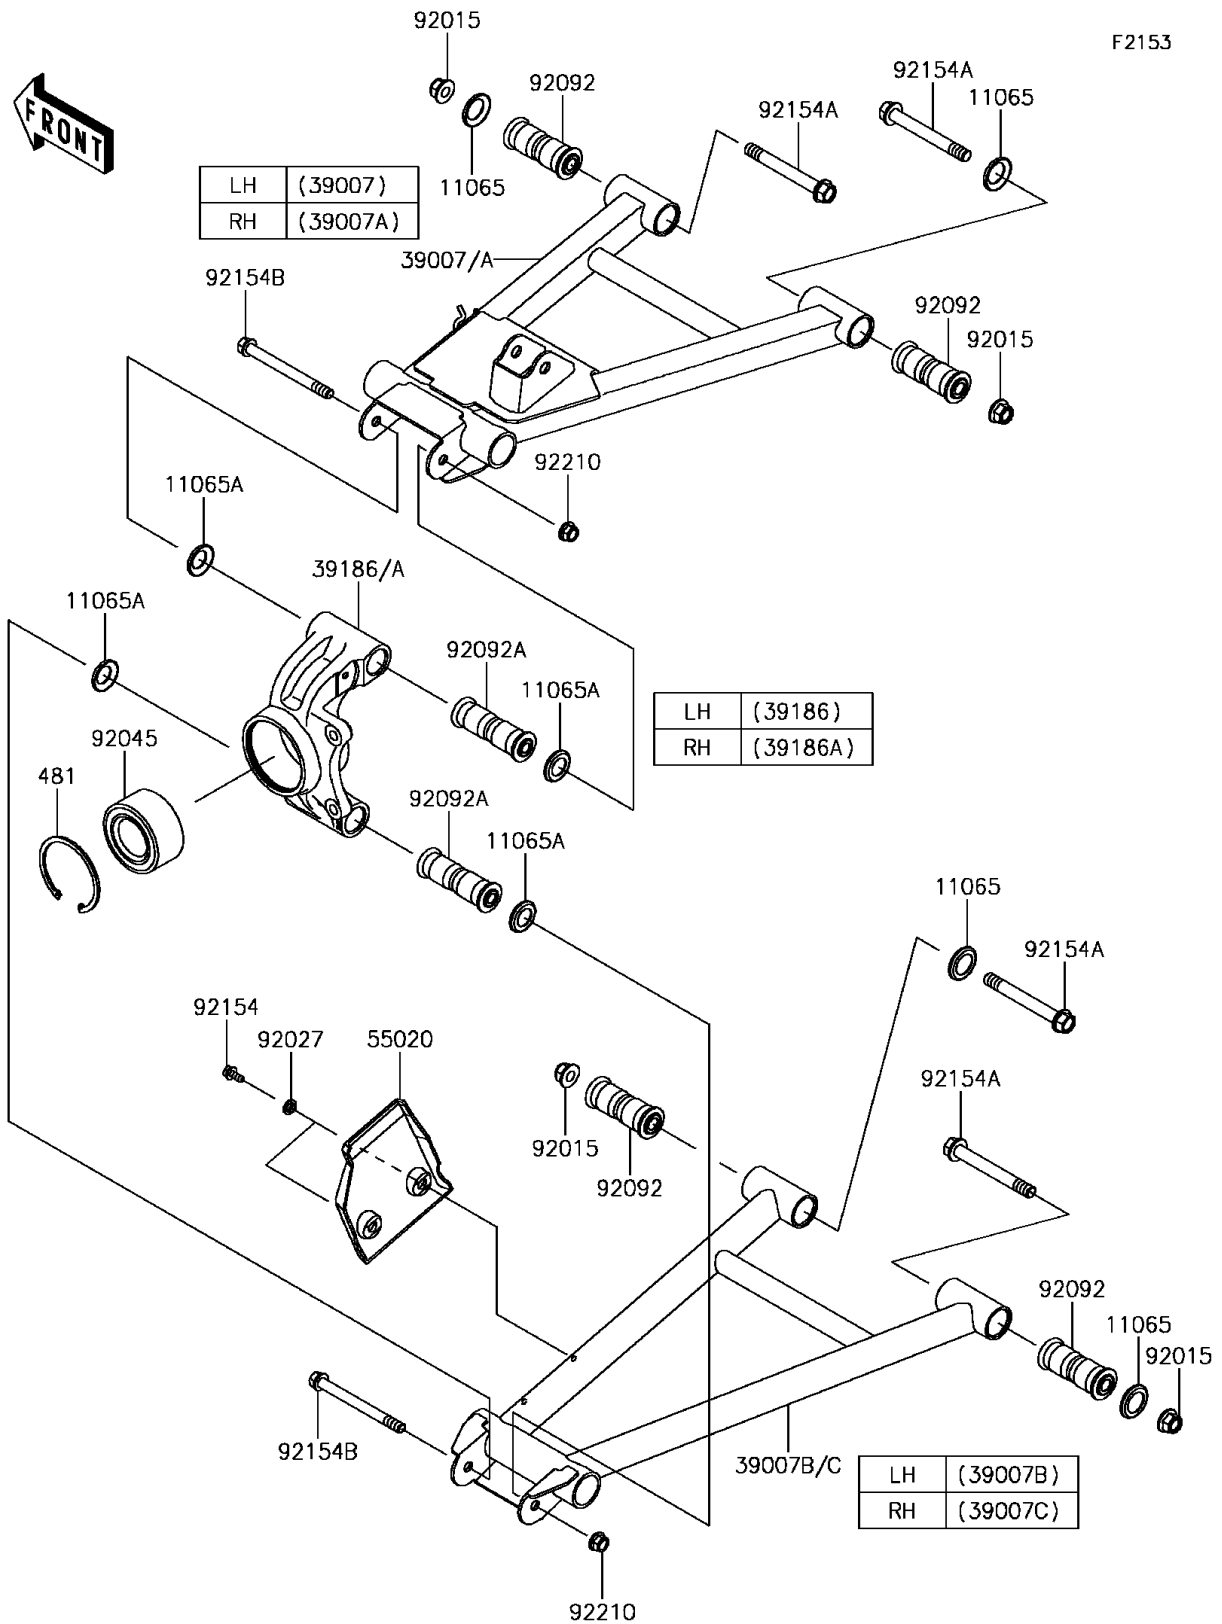

2017 MULE PRO-FX™ RANCH EDITION

PARTS DIAGRAM

Rear Suspension

2017 MULE PRO-FX™ RANCH EDITION

Kawasaki
Let the Good Times Roll®

PARTS LIST

Rear Suspension

ITEM NAME	PART NUMBER	QUANTITY
CAP,ARM (Ref # 11065)	11065-0838	8
CAP (Ref # 11065A)	11065-0849	8
ARM-SUSP,RR,UPP,LH (Ref # 39007)	39007-0379	1
ARM-SUSP,RR,UPP,RH (Ref # 39007A)	39007-0380	1
ARM-SUSP,RR,LWR,LH (Ref # 39007B)	39007-0381	1
ARM-SUSP,RR,LWR,RH (Ref # 39007C)	39007-0382	1
KNUCKLE,RR,LH (Ref # 39186)	39186-0317	1
KNUCKLE,RR,RH (Ref # 39186A)	39186-0318	1
CIRCLIP-TYPE-C (Ref # 481)	481J7500	2
GUARD,RR CVJ (Ref # 55020)	55020-0931	2
NUT,LOCK,FLANGED,12MM (Ref # 92015)	92015-1433	8
COLLAR,L=4.6 (Ref # 92027)	92027-1168	4
BEARING-BALL,40X74X36 (Ref # 92045)	92045-0763	2
BUSHING-RUBBER,12X20X78 (Ref # 92092)	92092-0028	8
BUSHING-RUBBER,10.1X17X88 (Ref # 92092A)	92092-0029	4
BOLT,6X15.6 (Ref # 92154)	92154-1250	4
BOLT,FLANGED,12X100 (Ref # 92154A)	92154-1318	8
BOLT,FLANGED,10X110 (Ref # 92154B)	92154-1353	4
NUT,LOCK,FLANGED,10MM (Ref # 92210)	92210-0276	4