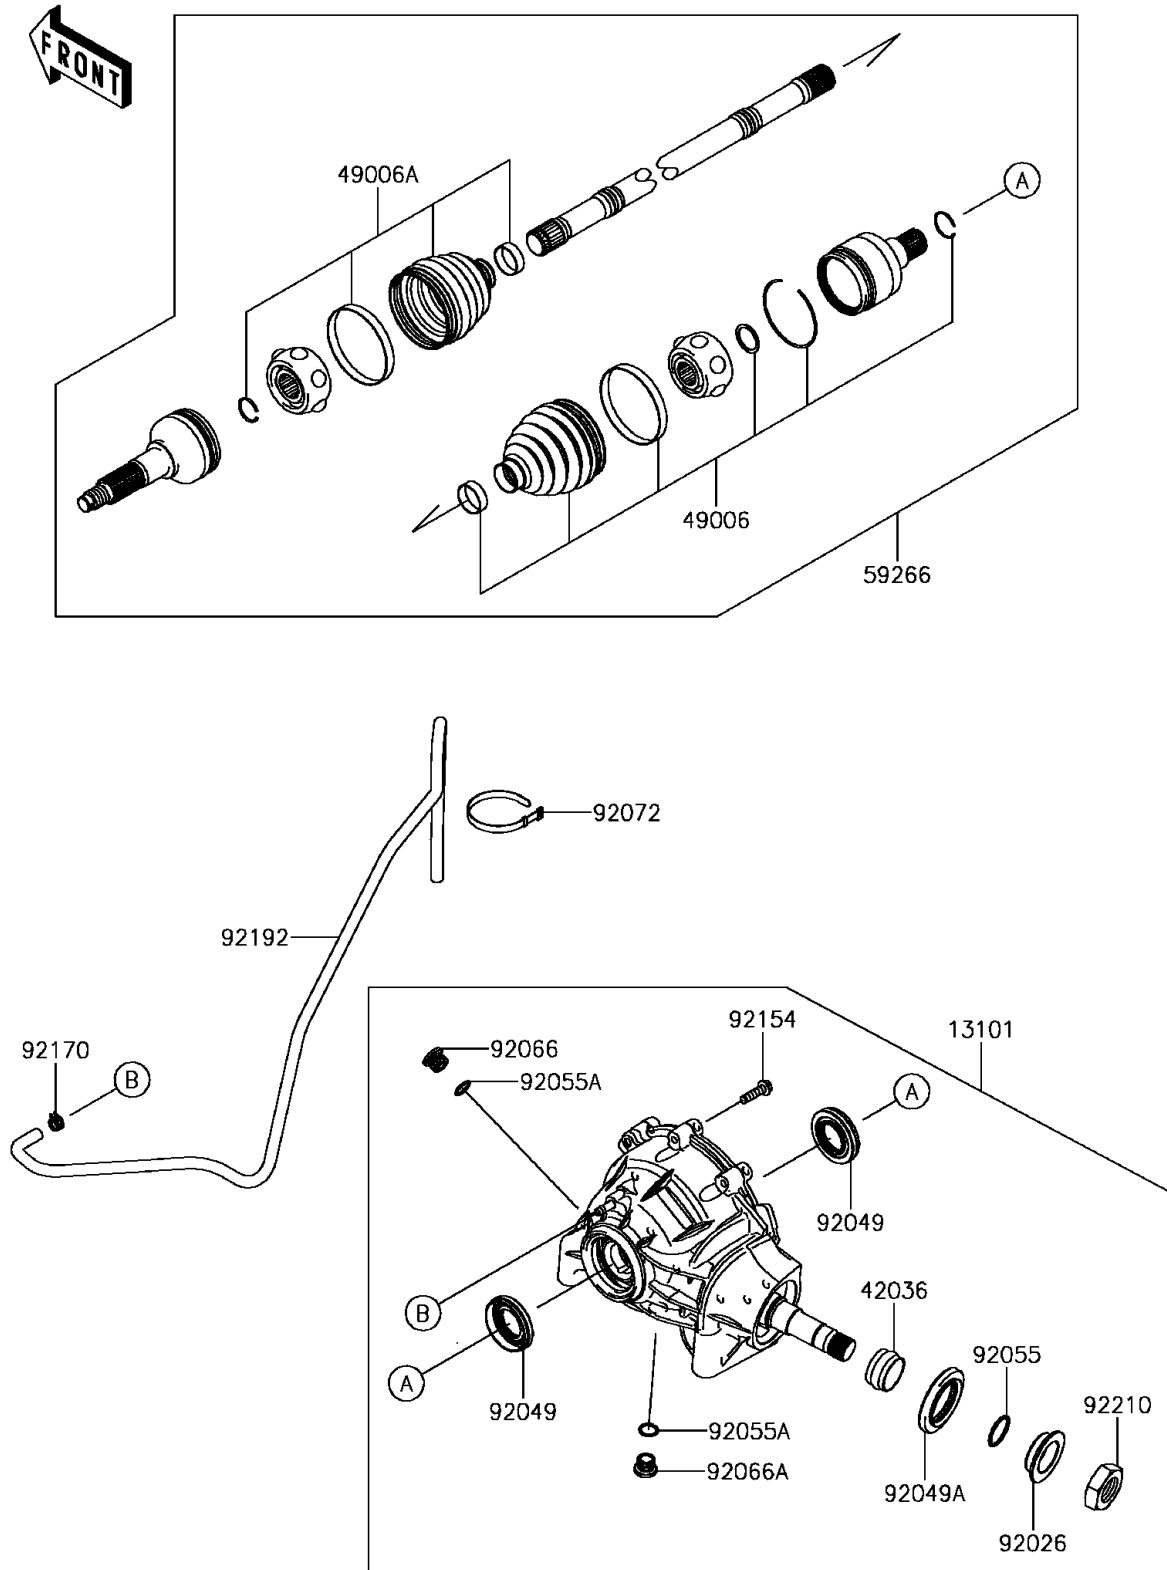

2017 MULE PRO-FX™ RANCH EDITION

PARTS DIAGRAM

Drive Shaft-Front

E3136

2017 MULE PRO-FX™ RANCH EDITION

Kawasaki
Let the Good Times Roll®

PARTS LIST

Drive Shaft-Front

ITEM NAME	PART NUMBER	QUANTITY
GEAR-ASSY,FRONT DIFFERENTIAL (Ref # 13101)	13101-0662	1
SLEEVE (Ref # 42036)	42036-0741	1
BOOT,INSIDE (Ref # 49006)	49006-0578	2
BOOT,OUTSIDE (Ref # 49006A)	49006-0584	2
JOINT-BALL,FR (Ref # 59266)	59266-0710	2
SPACER (Ref # 92026)	92026-0776	1
SEAL-OIL,33X60X7 (Ref # 92049)	92049-0760	2
SEAL-OIL,44X72X7 (Ref # 92049A)	92049-0766	1
RING-O (Ref # 92055)	92055-0788	1
RING-O,15.3X2.2 (Ref # 92055A)	92055-0830	2
PLUG (Ref # 92066)	92066-0777	1
PLUG (Ref # 92066A)	92066-0778	1
BAND,L=186 (Ref # 92072)	92072-056	1
BOLT,FLANGED,8X30 (Ref # 92154)	92154-1370	10
CLAMP (Ref # 92170)	92170-2082	1
TUBE,BREATHER (Ref # 92192)	92192-1341	1
NUT (Ref # 92210)	92210-0894	1