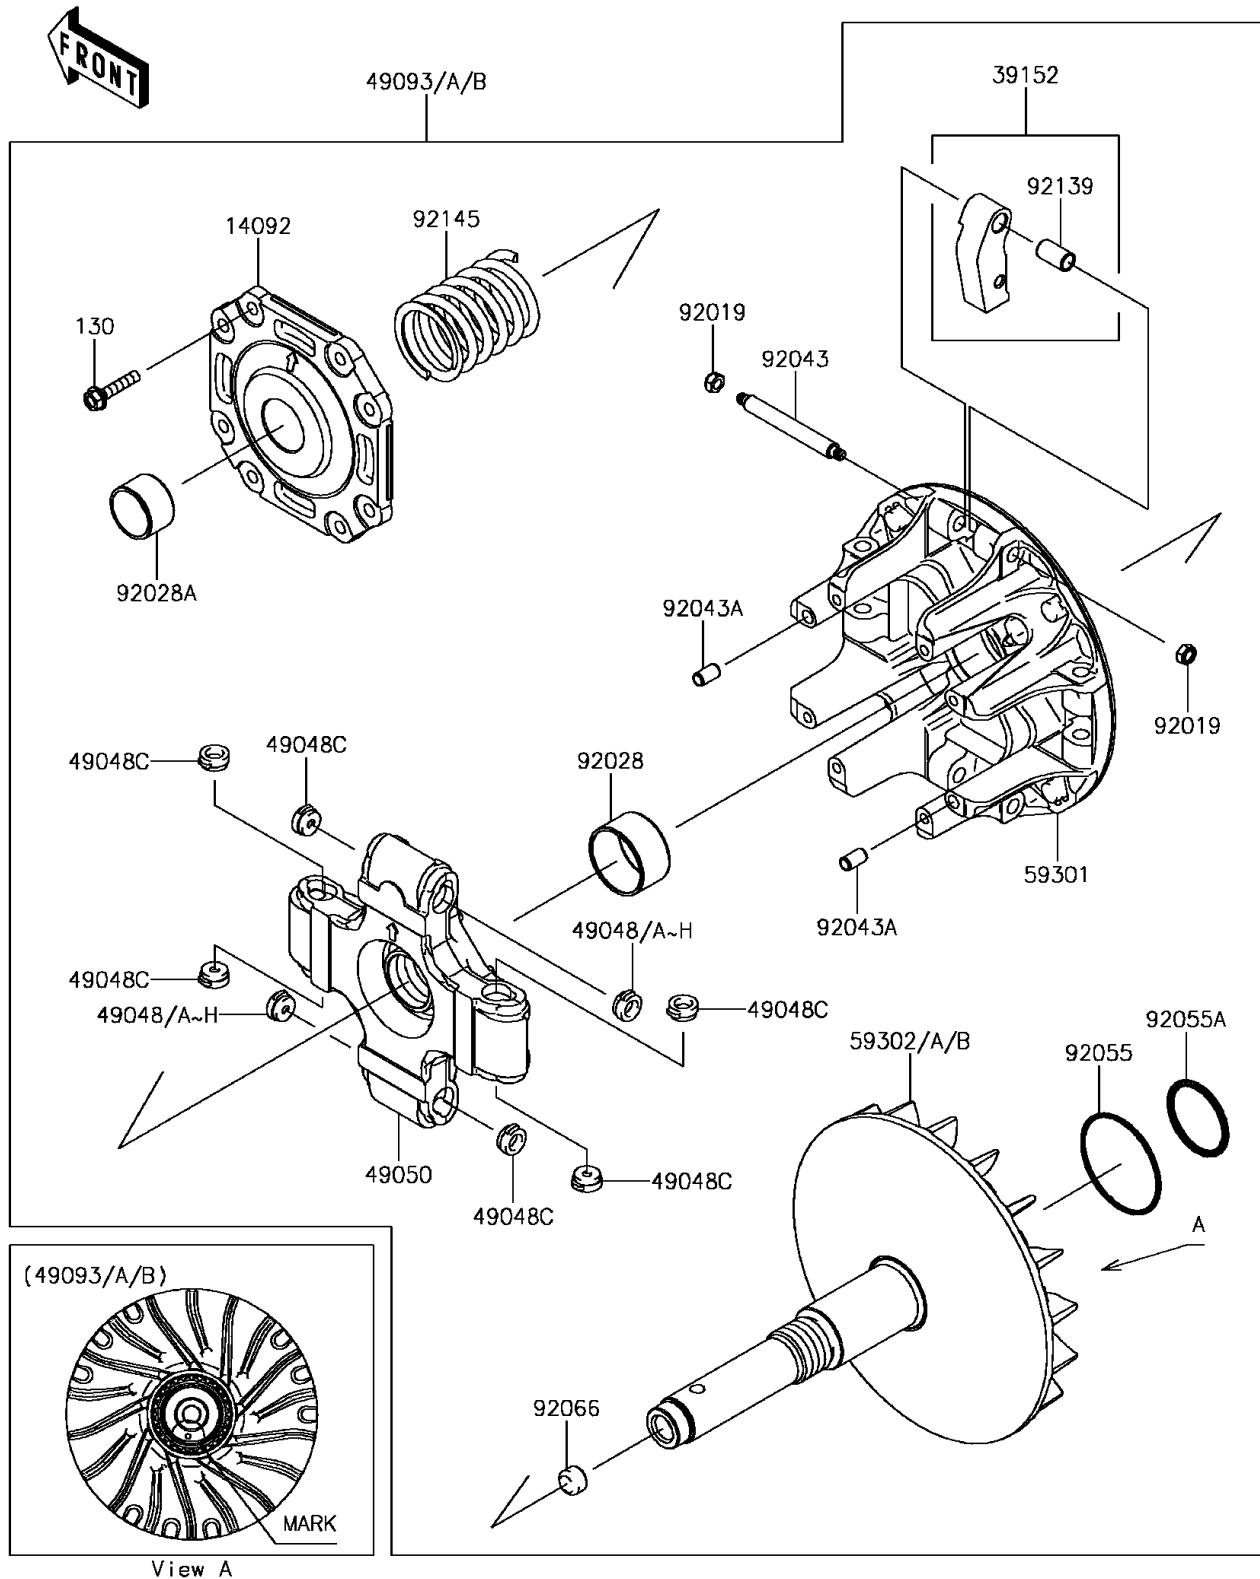

2017 MULE PRO-FX™ RANCH EDITION

PARTS DIAGRAM

Drive Converter

E1391

2017 MULE PRO-FX™ RANCH EDITION

Kawasaki
Let the Good Times Roll®

PARTS LIST

Drive Converter

ITEM NAME	PART NUMBER	QUANTITY
BOLT-FLANGED,6X30 (Ref # 130)	130CA0630	8
COVER (Ref # 14092)	14092-1201	1
WEIGHT-RAMP (Ref # 39152)	39152-0039	4
SHOE,T=7.2 (Ref # 49048)	49048-1087	AR
SHOE,T=7.3 (Ref # 49048A)	49048-1088	AR
SHOE,T=7.4 (Ref # 49048B)	49048-1089	AR
SHOE,T=7.5 (Ref # 49048C)	49048-1090	8
SHOE,T=7.6 (Ref # 49048D)	49048-1091	AR
SHOE,T=7.7 (Ref # 49048E)	49048-1092	AR
SHOE,T=7.8 (Ref # 49048F)	49048-1093	AR
SHOE,T=7.9 (Ref # 49048G)	49048-1094	AR
SHOE,T=8.0 (Ref # 49048H)	49048-1095	AR
SPIDER (Ref # 49050)	49050-1083	1
CONVERTER-DRIVE,B MARK,WHITE (Ref # 49093)	49093-0071	1
CONVERTER-DRIVE,A MARK,BLUE (Ref # 49093A)	49093-0072	1
CONVERTER-DRIVE,C MARK,YELLOW (Ref # 49093B)	49093-0073	1
SHEAVE-MOVABLE (Ref # 59301)	59301-0025	1
SHEAVE-COMP,B MARK,WHITE (Ref # 59302)	59302-0092	1
SHEAVE-COMP,A MARK,BLUE (Ref # 59302A)	59302-0093	1
SHEAVE-COMP,C MARK,YELLOW (Ref # 59302B)	59302-0094	1
NUT,LOCK,6MM (Ref # 92019)	92019-008	8
BUSHING (Ref # 92028)	92028-1975	1
BUSHING (Ref # 92028A)	92028-1980	1
PIN (Ref # 92043)	92043-0809	4
PIN,6.2X8X14 (Ref # 92043A)	92043-1263	2
RING-O,59.5X2.4 (Ref # 92055)	92055-0753	1
RING-O,3.5X39.7 (Ref # 92055A)	92055-0789	1
PLUG (Ref # 92066)	92066-0784	1
BUSHING,9X11X19.75 (Ref # 92139)	92139-1103	4

2017 MULE PRO-FX™ RANCH EDITION

Kawasaki
Let the Good Times Roll®

PARTS LIST

Drive Converter

ITEM NAME	PART NUMBER	QUANTITY
SPRING (Ref # 92145)	92145-1576	1