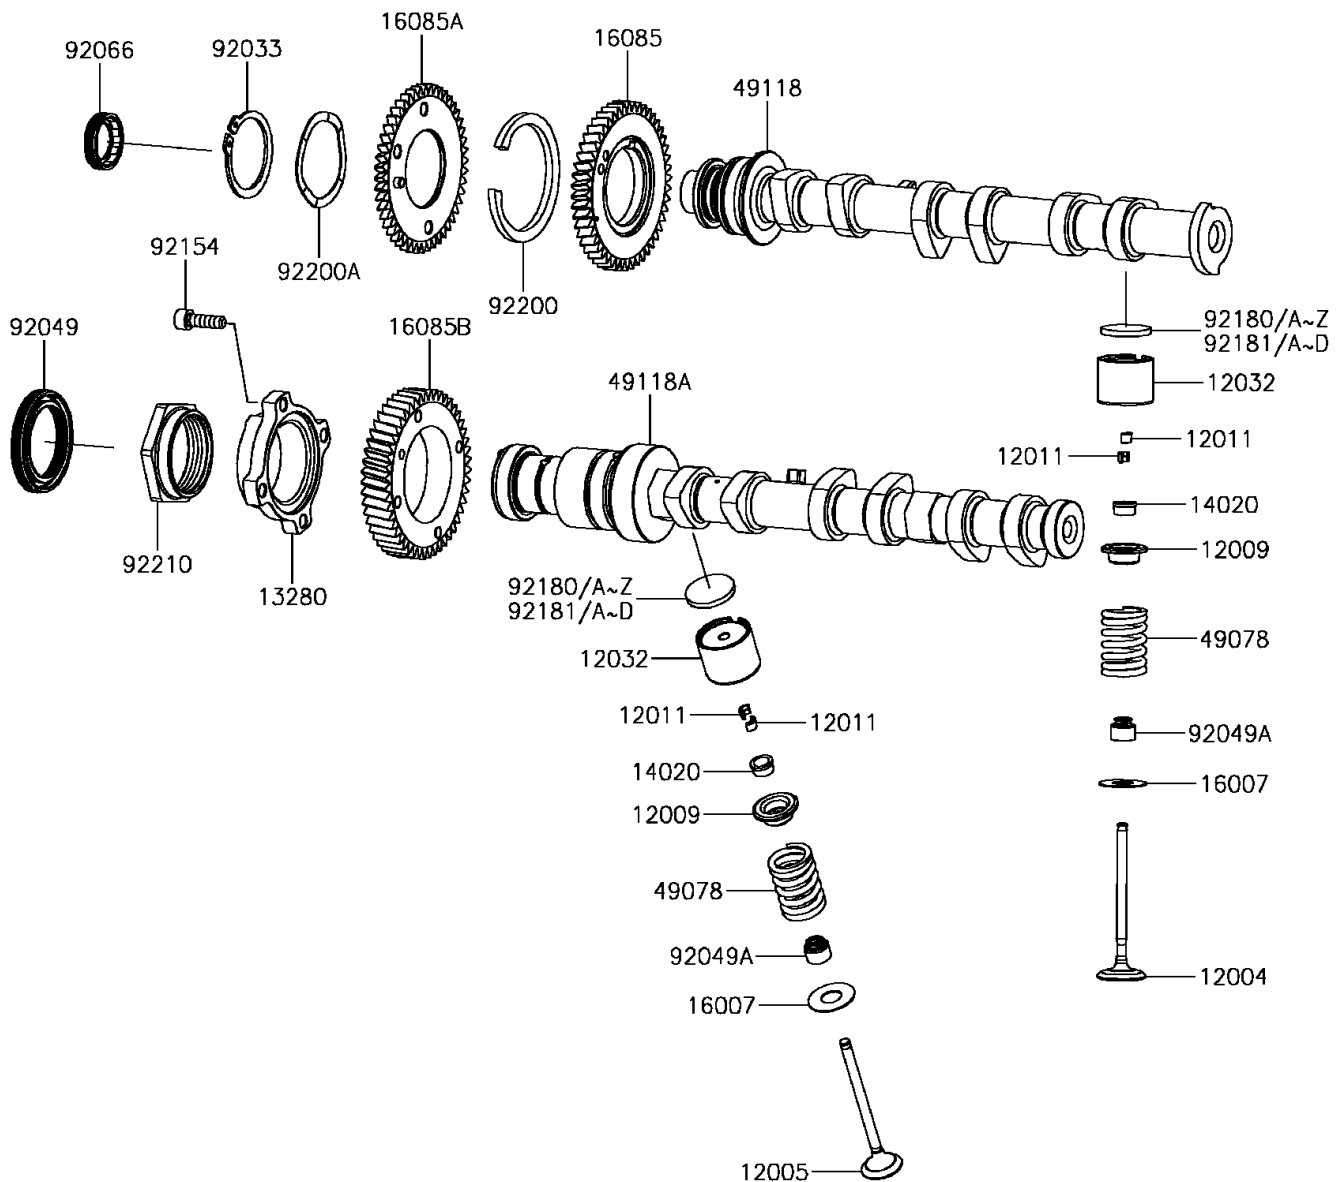

2017 MULE PRO-FX™ RANCH EDITION

PARTS DIAGRAM

Valve(s)/Camshaft(s)

E1211

2017 MULE PRO-FX™ RANCH EDITION

PARTS LIST

Valve(s)/Camshaft(s)

ITEM NAME

PART NUMBER

QUANTITY
