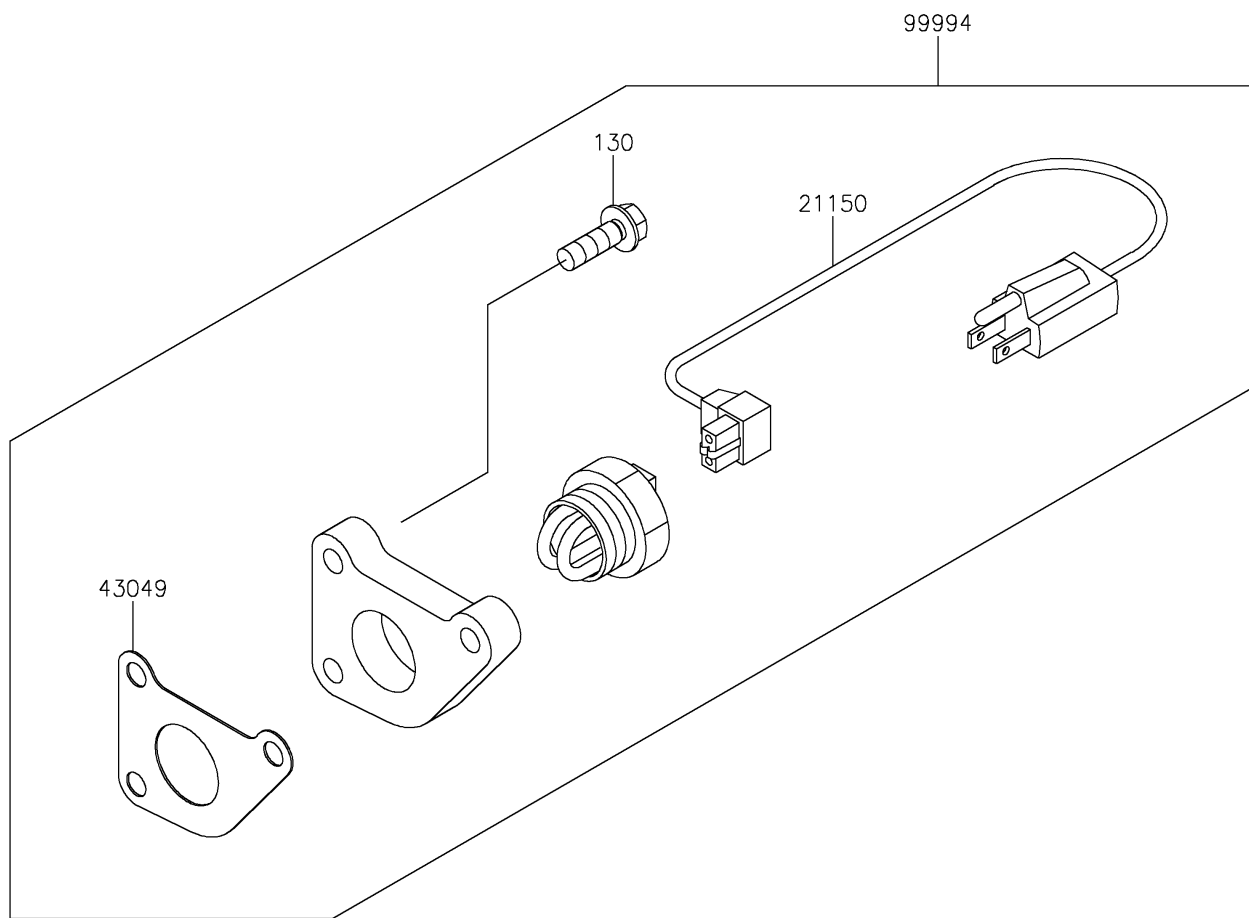

2020 MULE PRO-DX™ EPS DIESEL

PARTS DIAGRAM

Accessory

F2910

2020 MULE PRO-DX™ EPS DIESEL

PARTS LIST

Accessory

ITEM NAME	PART NUMBER	QUANTITY
-----------	-------------	----------
