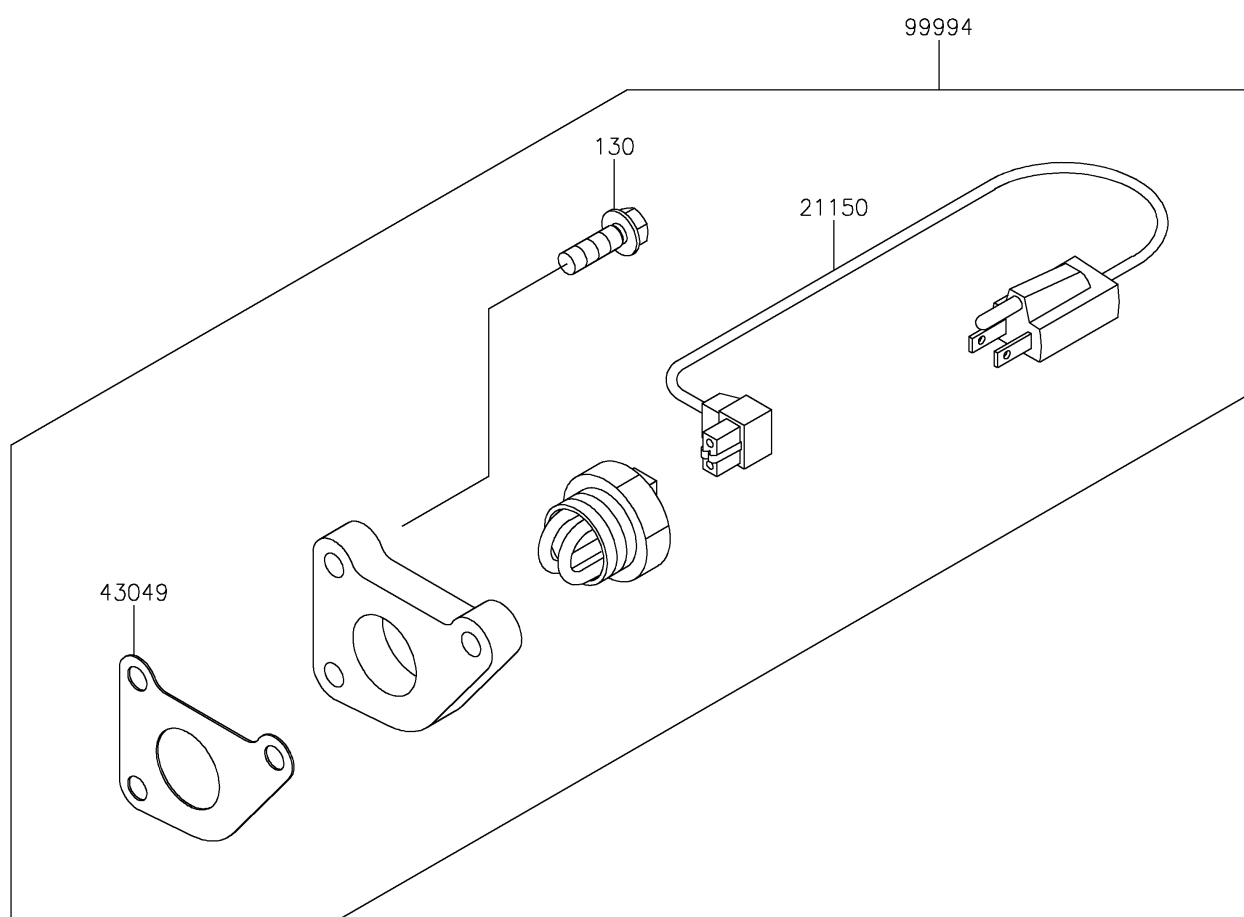

2018 MULE PRO-DX™ EPS DIESEL

PARTS DIAGRAM

Accessory

F2910

2018 MULE PRO-DX™ EPS DIESEL

PARTS LIST

Accessory

ITEM NAME	PART NUMBER	QUANTITY
-----------	-------------	----------
