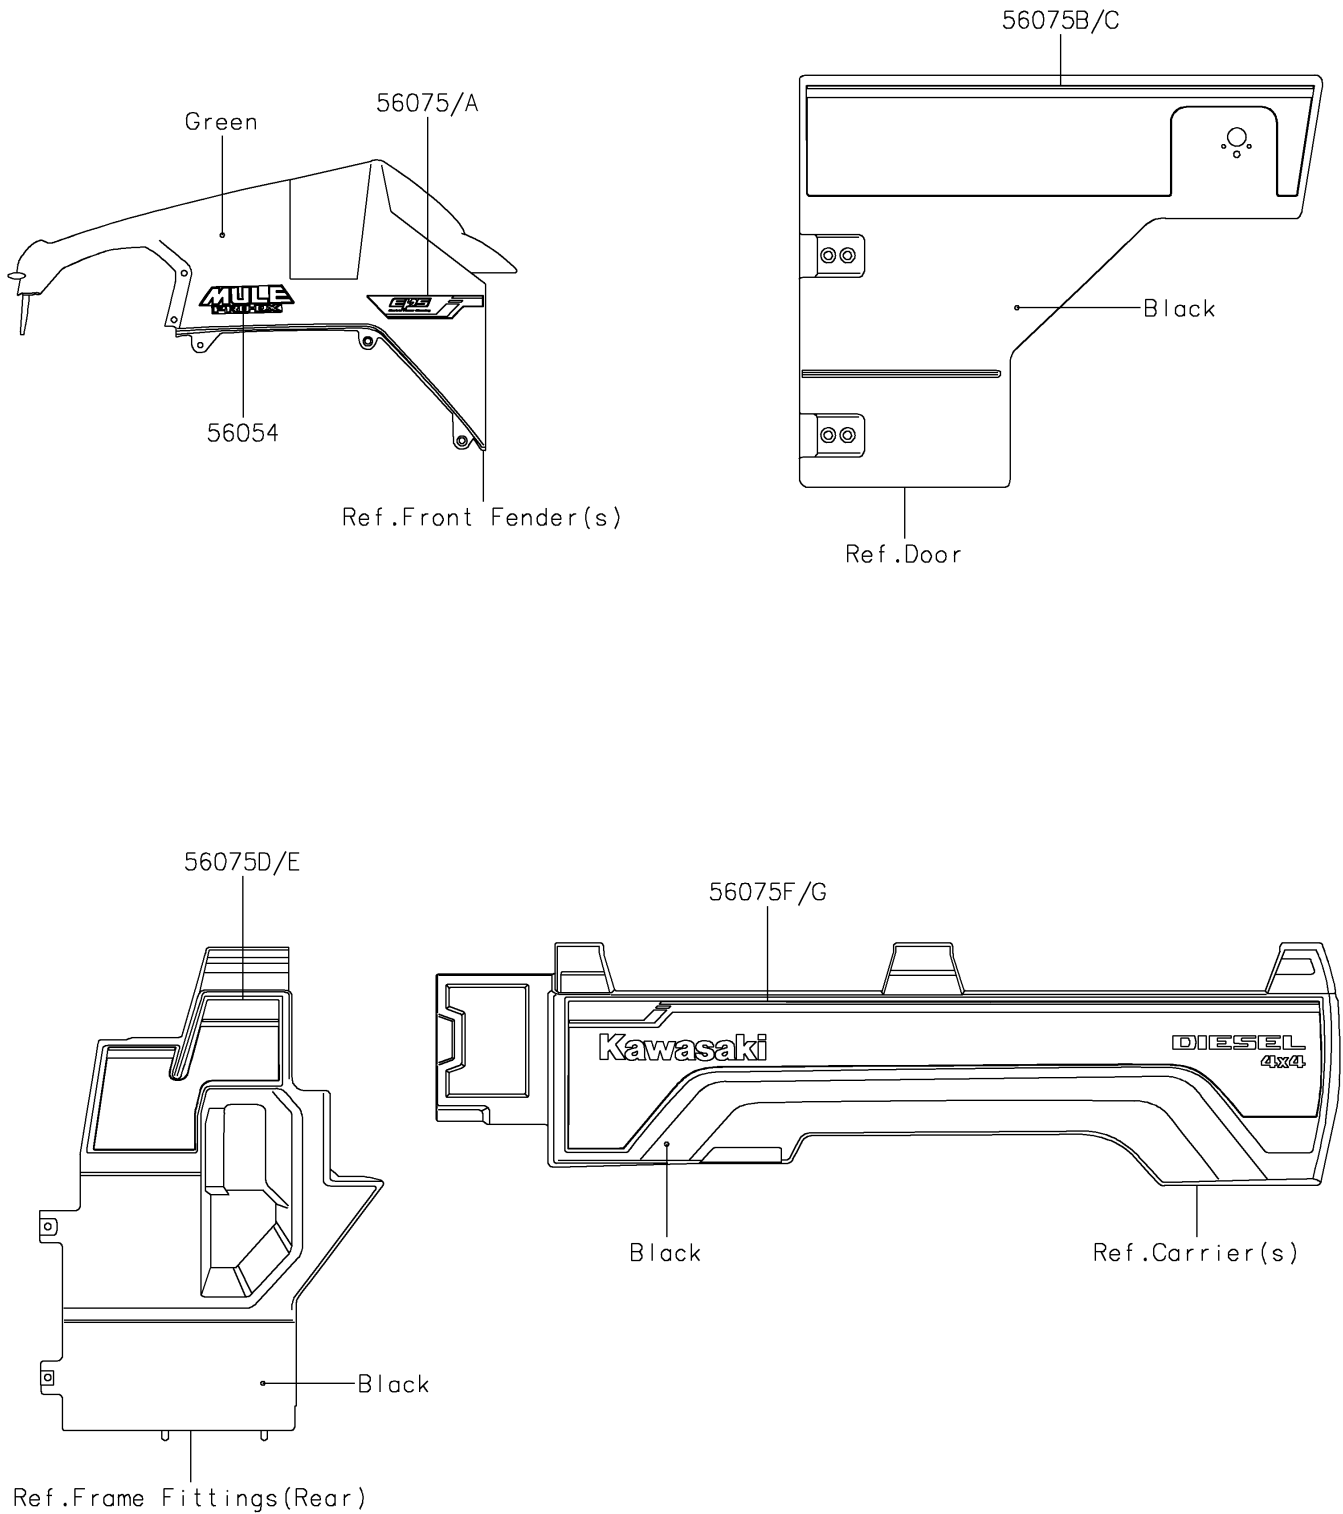

2020 MULE PRO-DX™ EPS DIESEL

PARTS DIAGRAM

Decals(Green)(ELF)(US)

F2861C

2020 MULE PRO-DX™ EPS DIESEL

PARTS LIST

Decals(Green)(ELF)(US)

ITEM NAME

PART NUMBER

QUANTITY
