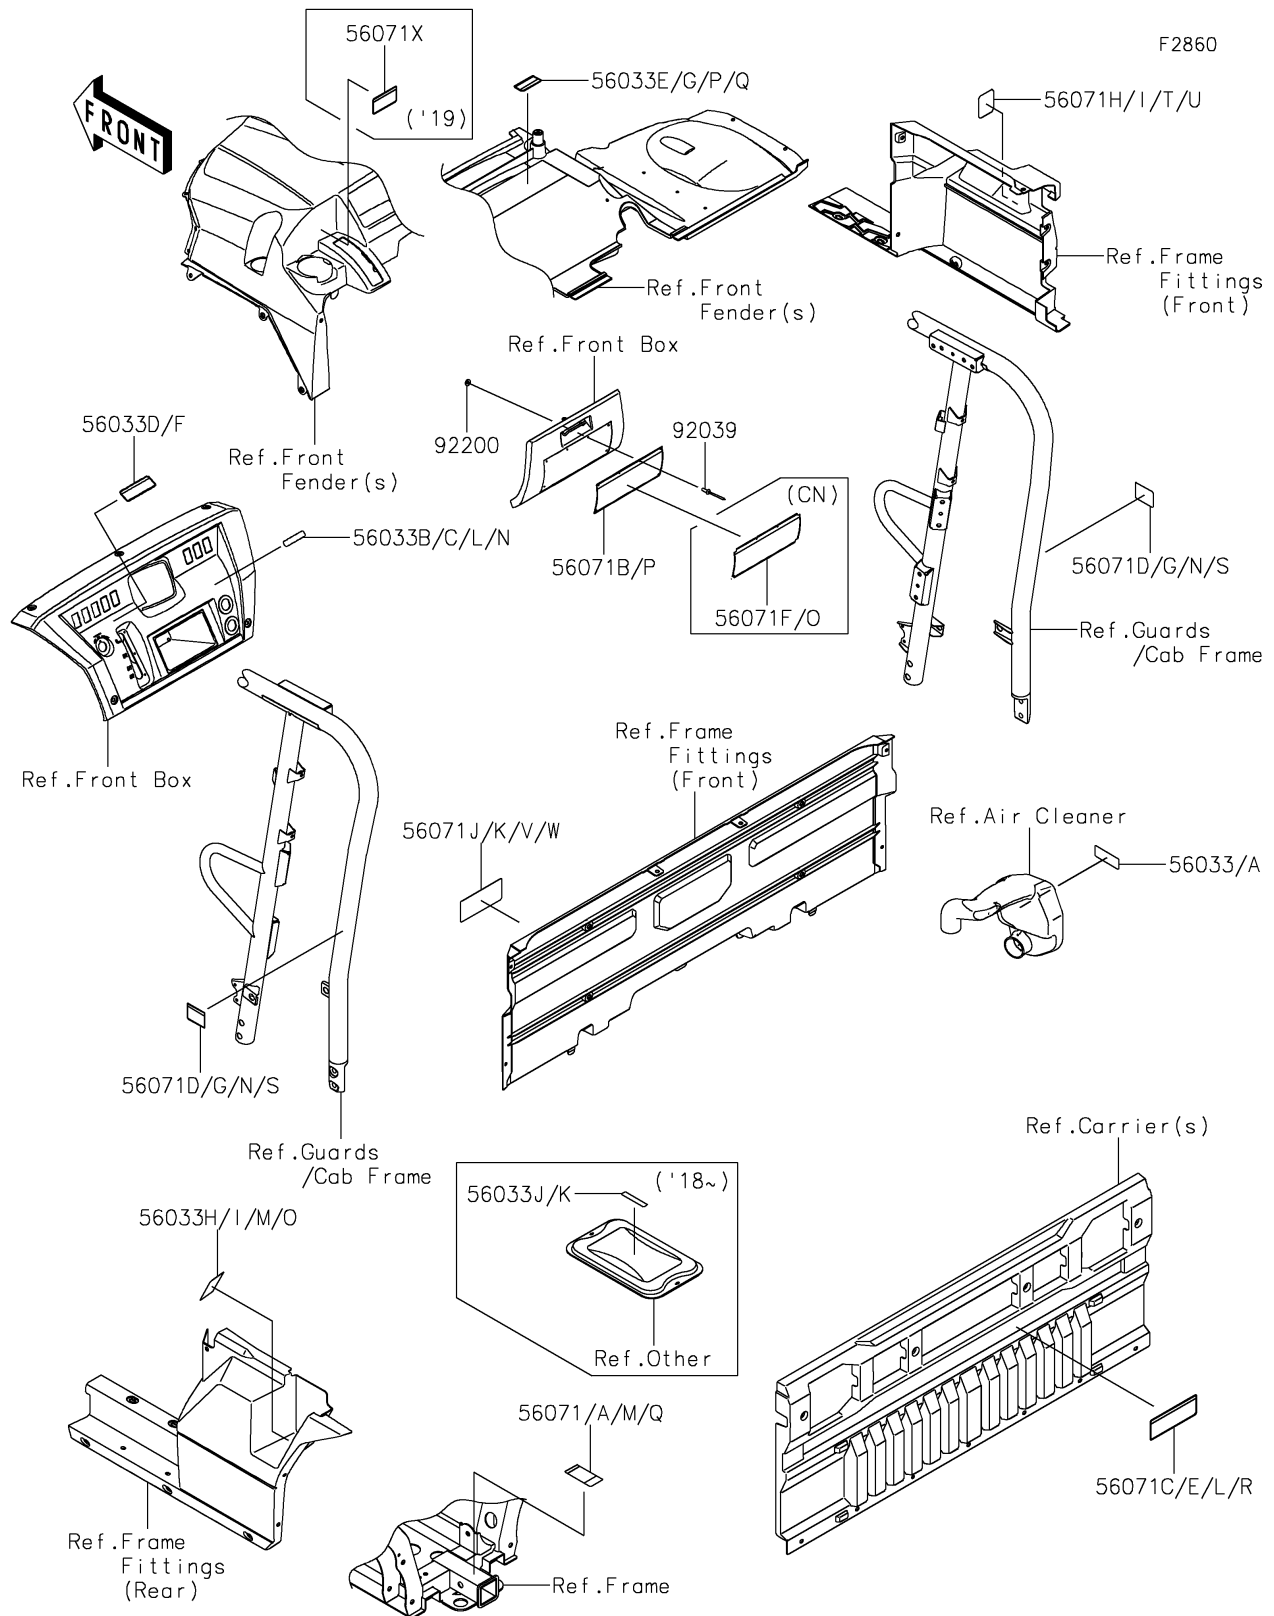

2020 MULE PRO-DX™ EPS DIESEL

PARTS DIAGRAM

Labels

2020 MULE PRO-DX™ EPS DIESEL

PARTS LIST

Labels

ITEM NAME	PART NUMBER	QUANTITY
-----------	-------------	----------
