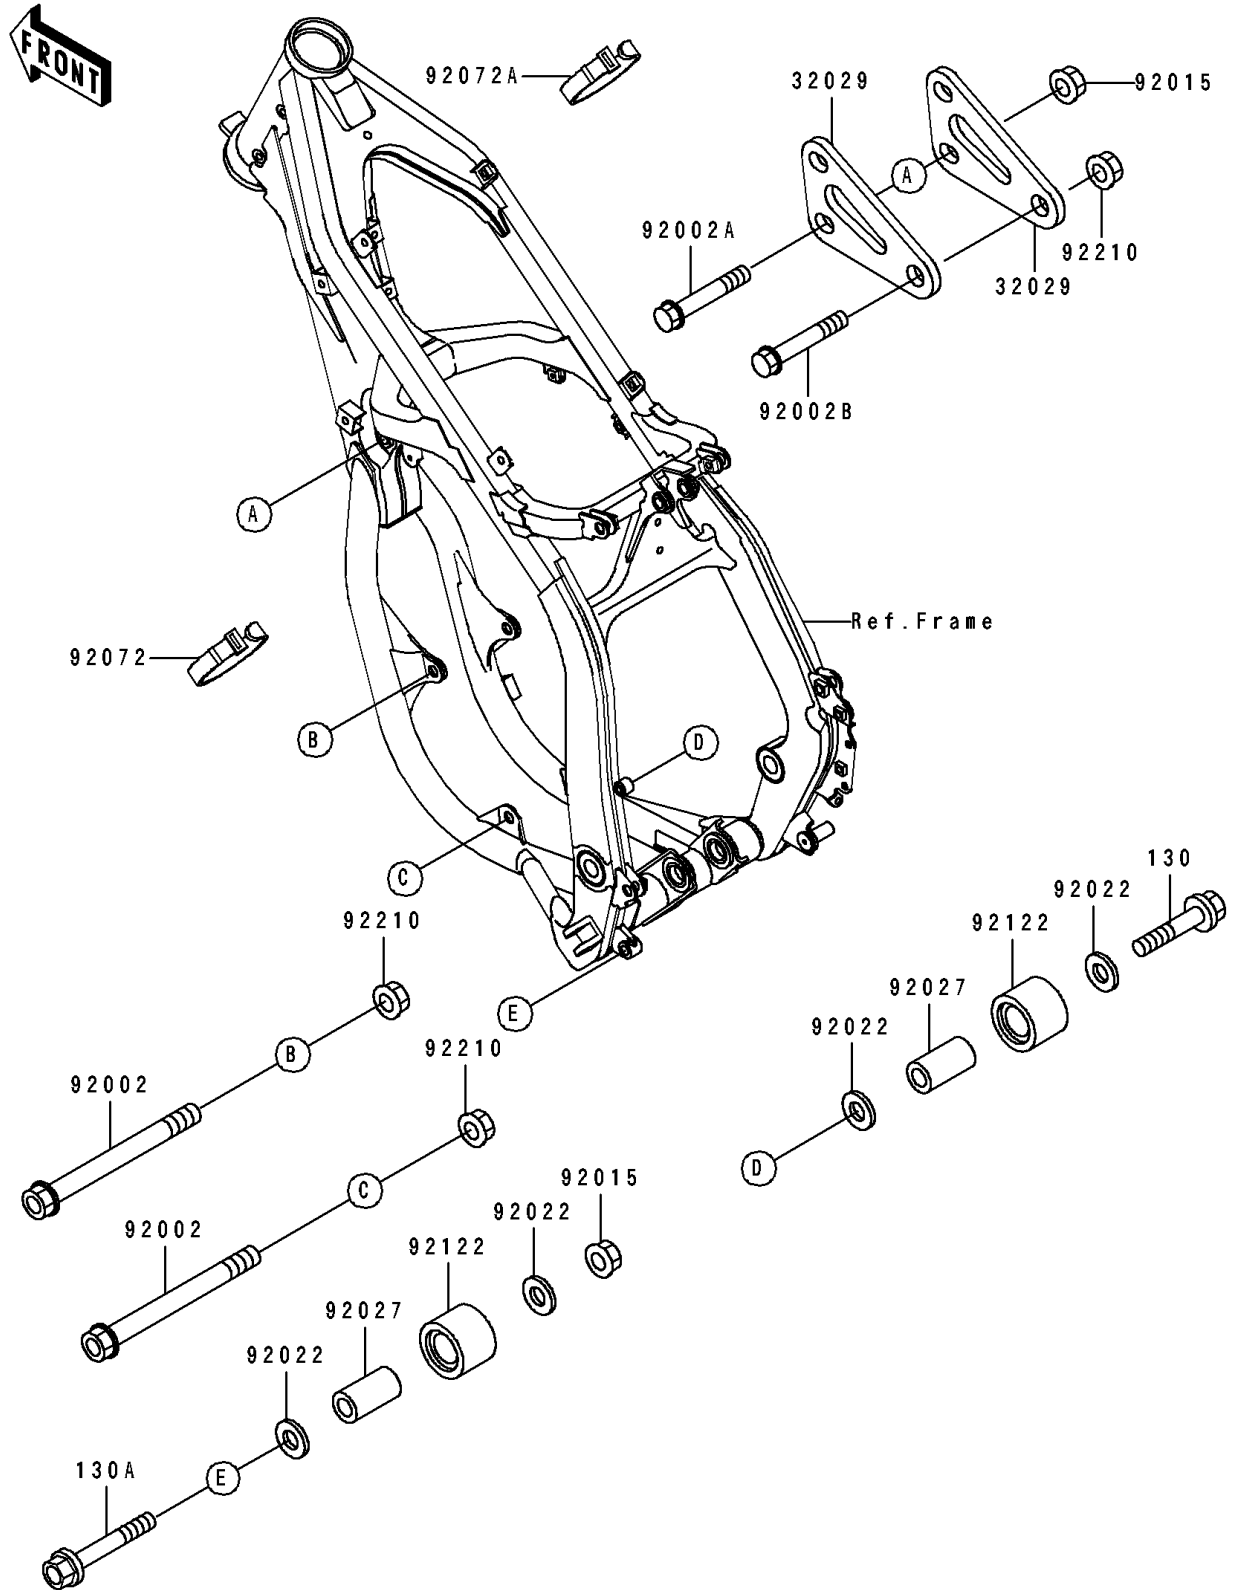

1997 KX125

PARTS DIAGRAM

Frame Fittings

F2131

1997 KX125

PARTS LIST Frame Fittings

ITEM NAME	PART NUMBER	QUANTITY
-----------	-------------	----------
