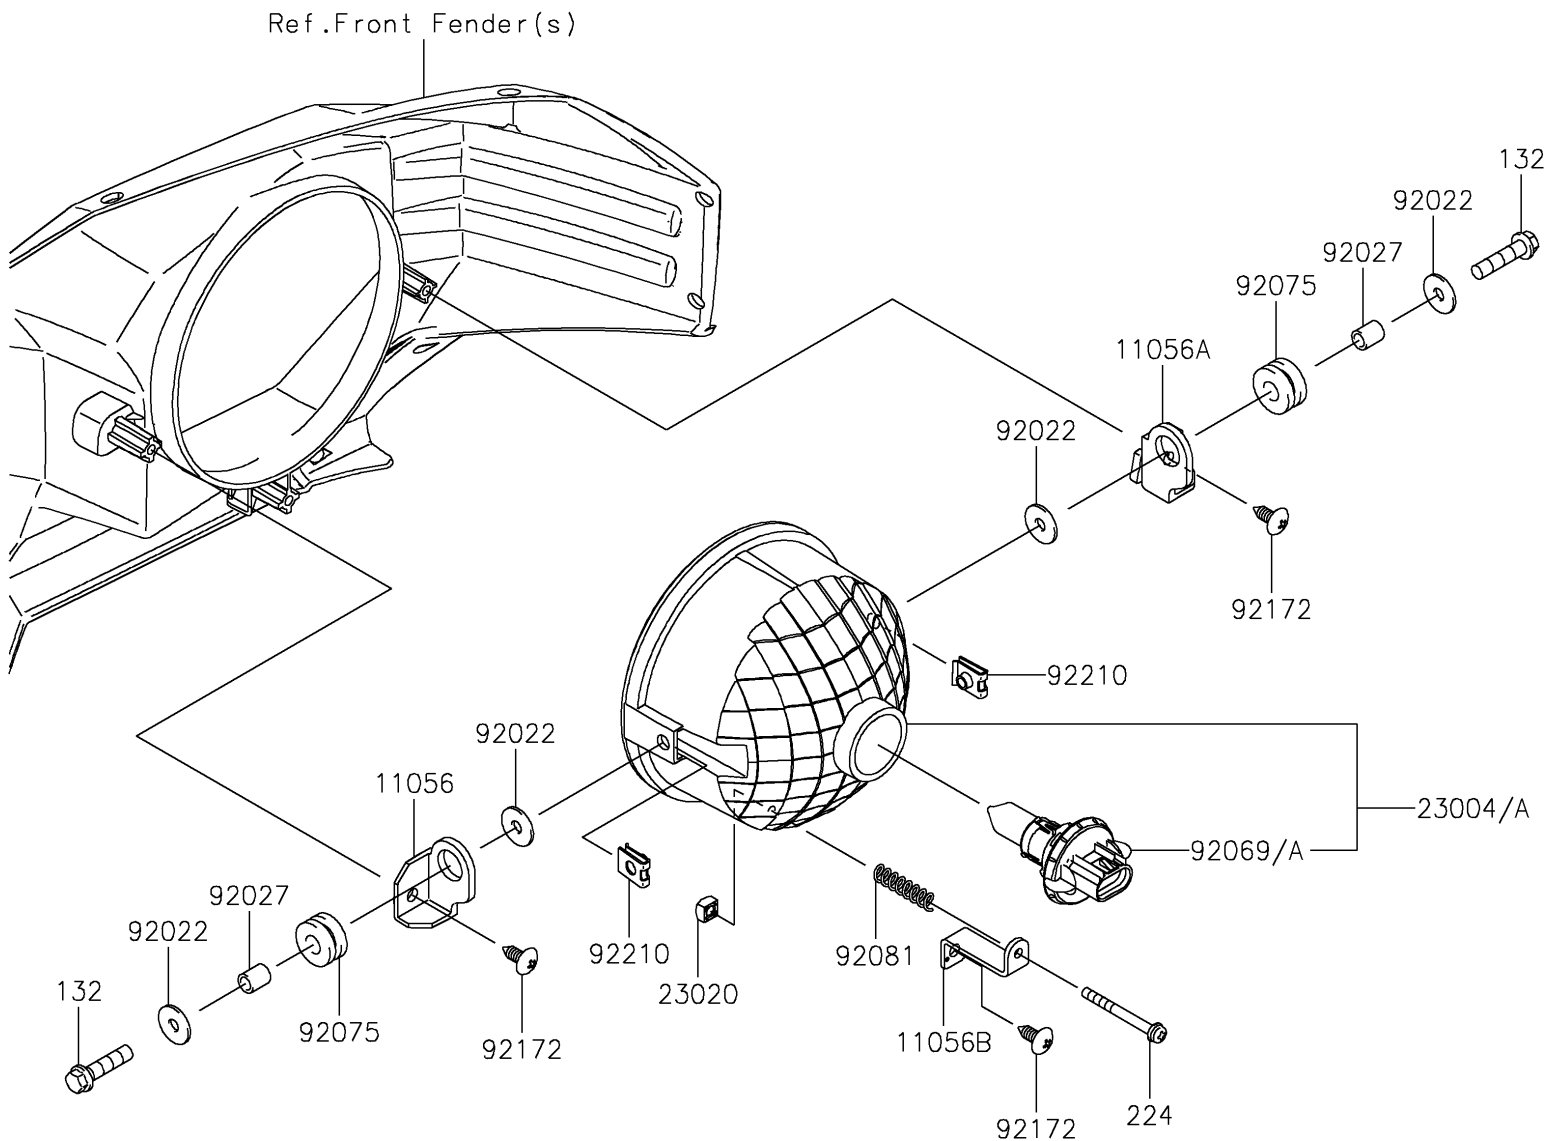

2018 MULE PRO-DX™ EPS DIESEL

PARTS DIAGRAM

Headlight(s)

F2710

2018 MULE PRO-DX™ EPS DIESEL

PARTS LIST

Headlight(s)

ITEM NAME	PART NUMBER	QUANTITY
-----------	-------------	----------
