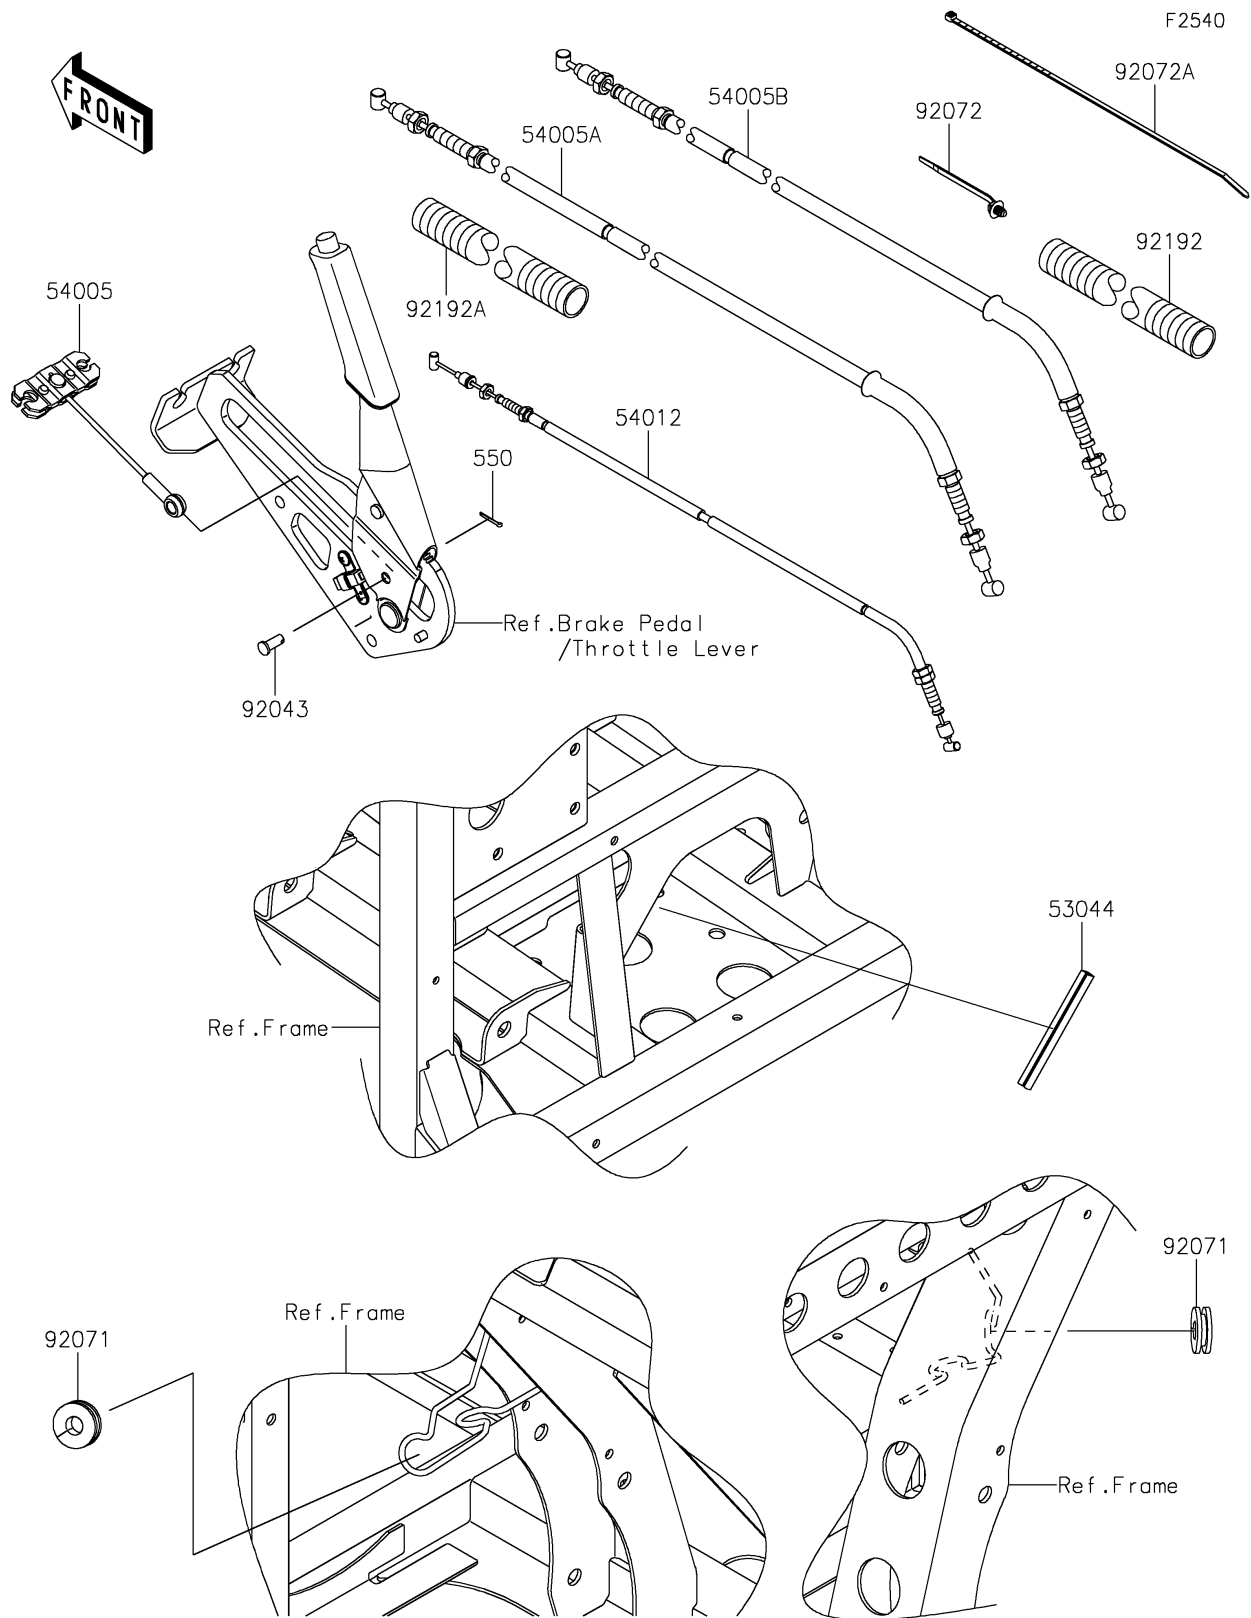

2018 MULE PRO-DX™ EPS DIESEL

PARTS DIAGRAM

Cables

2018 MULE PRO-DX™ EPS DIESEL

PARTS LIST

Cables

ITEM NAME	PART NUMBER	QUANTITY
-----------	-------------	----------
