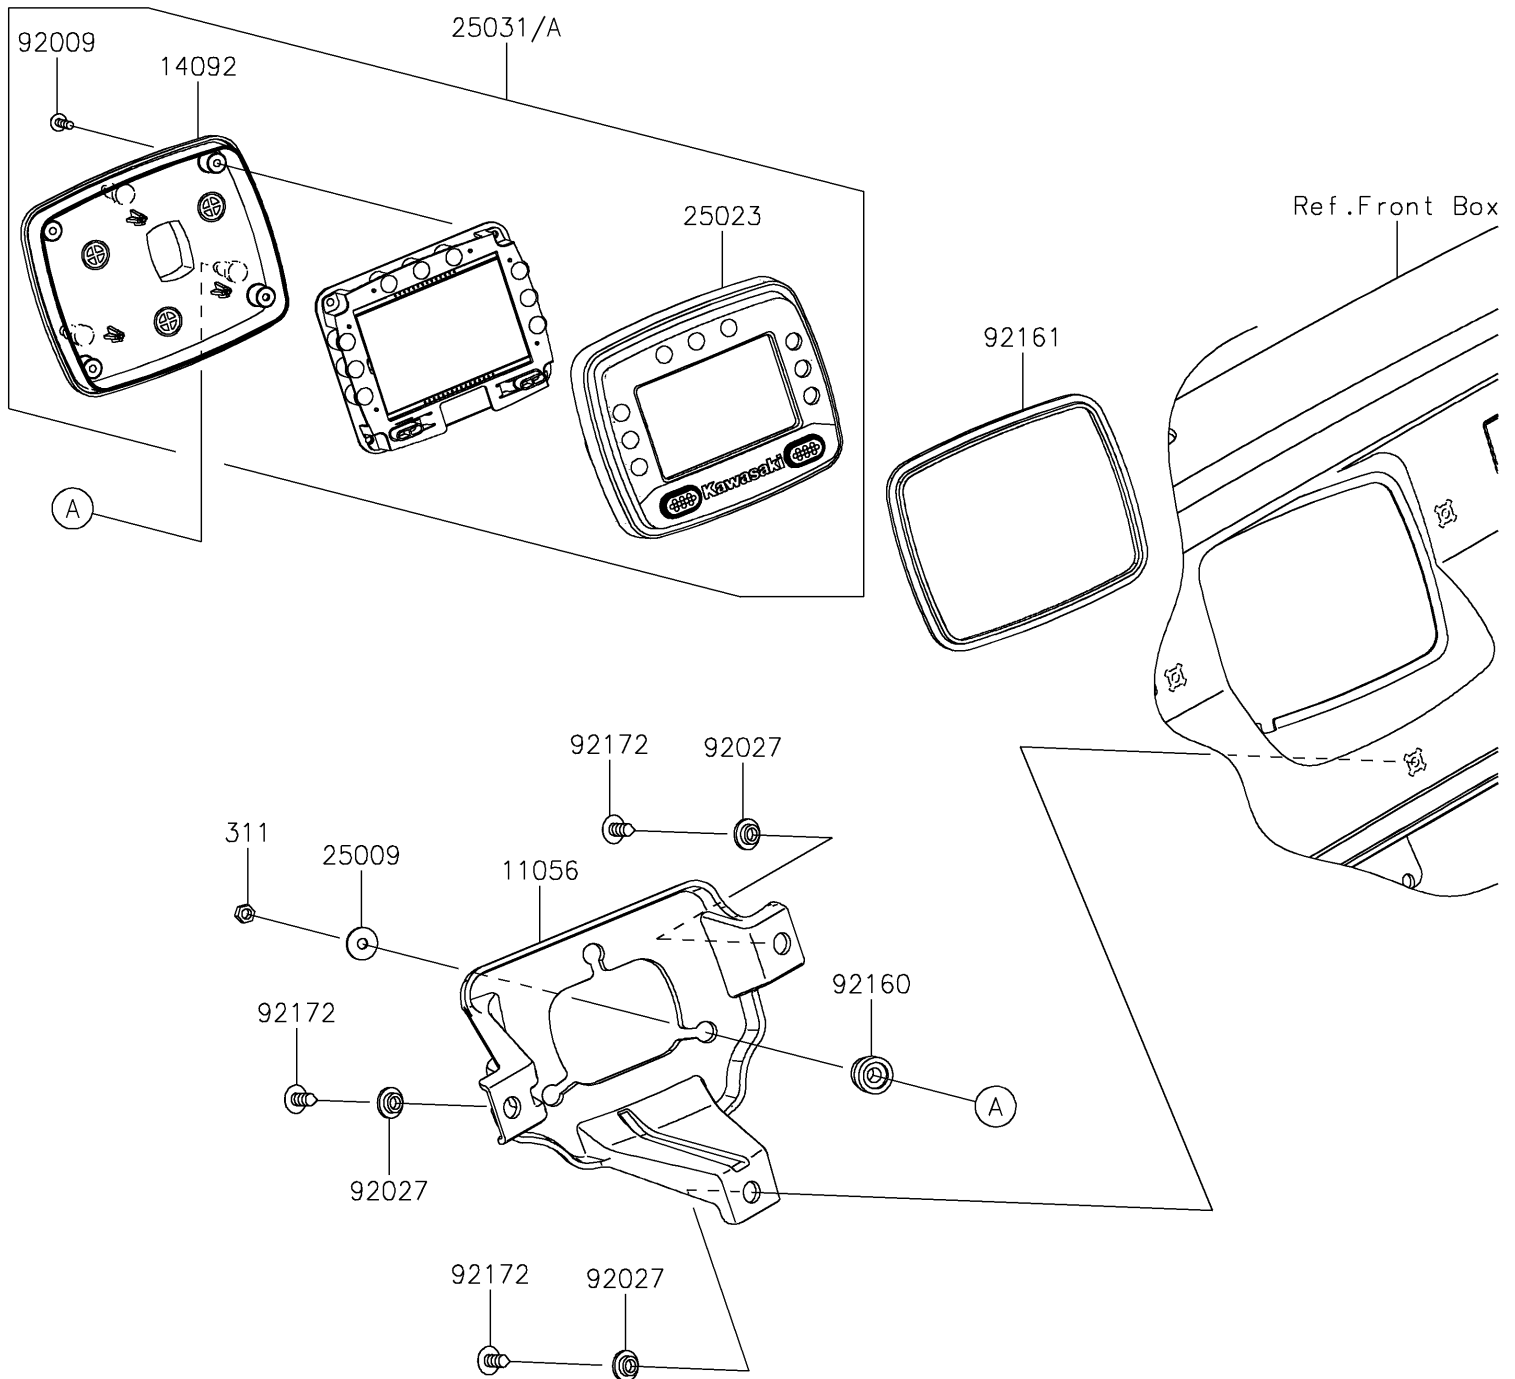

2020 MULE PRO-DX™ EPS DIESEL

PARTS DIAGRAM

Meter(s)

F2530

2020 MULE PRO-DX™ EPS DIESEL

PARTS LIST

Meter(s)

ITEM NAME	PART NUMBER	QUANTITY
-----------	-------------	----------
