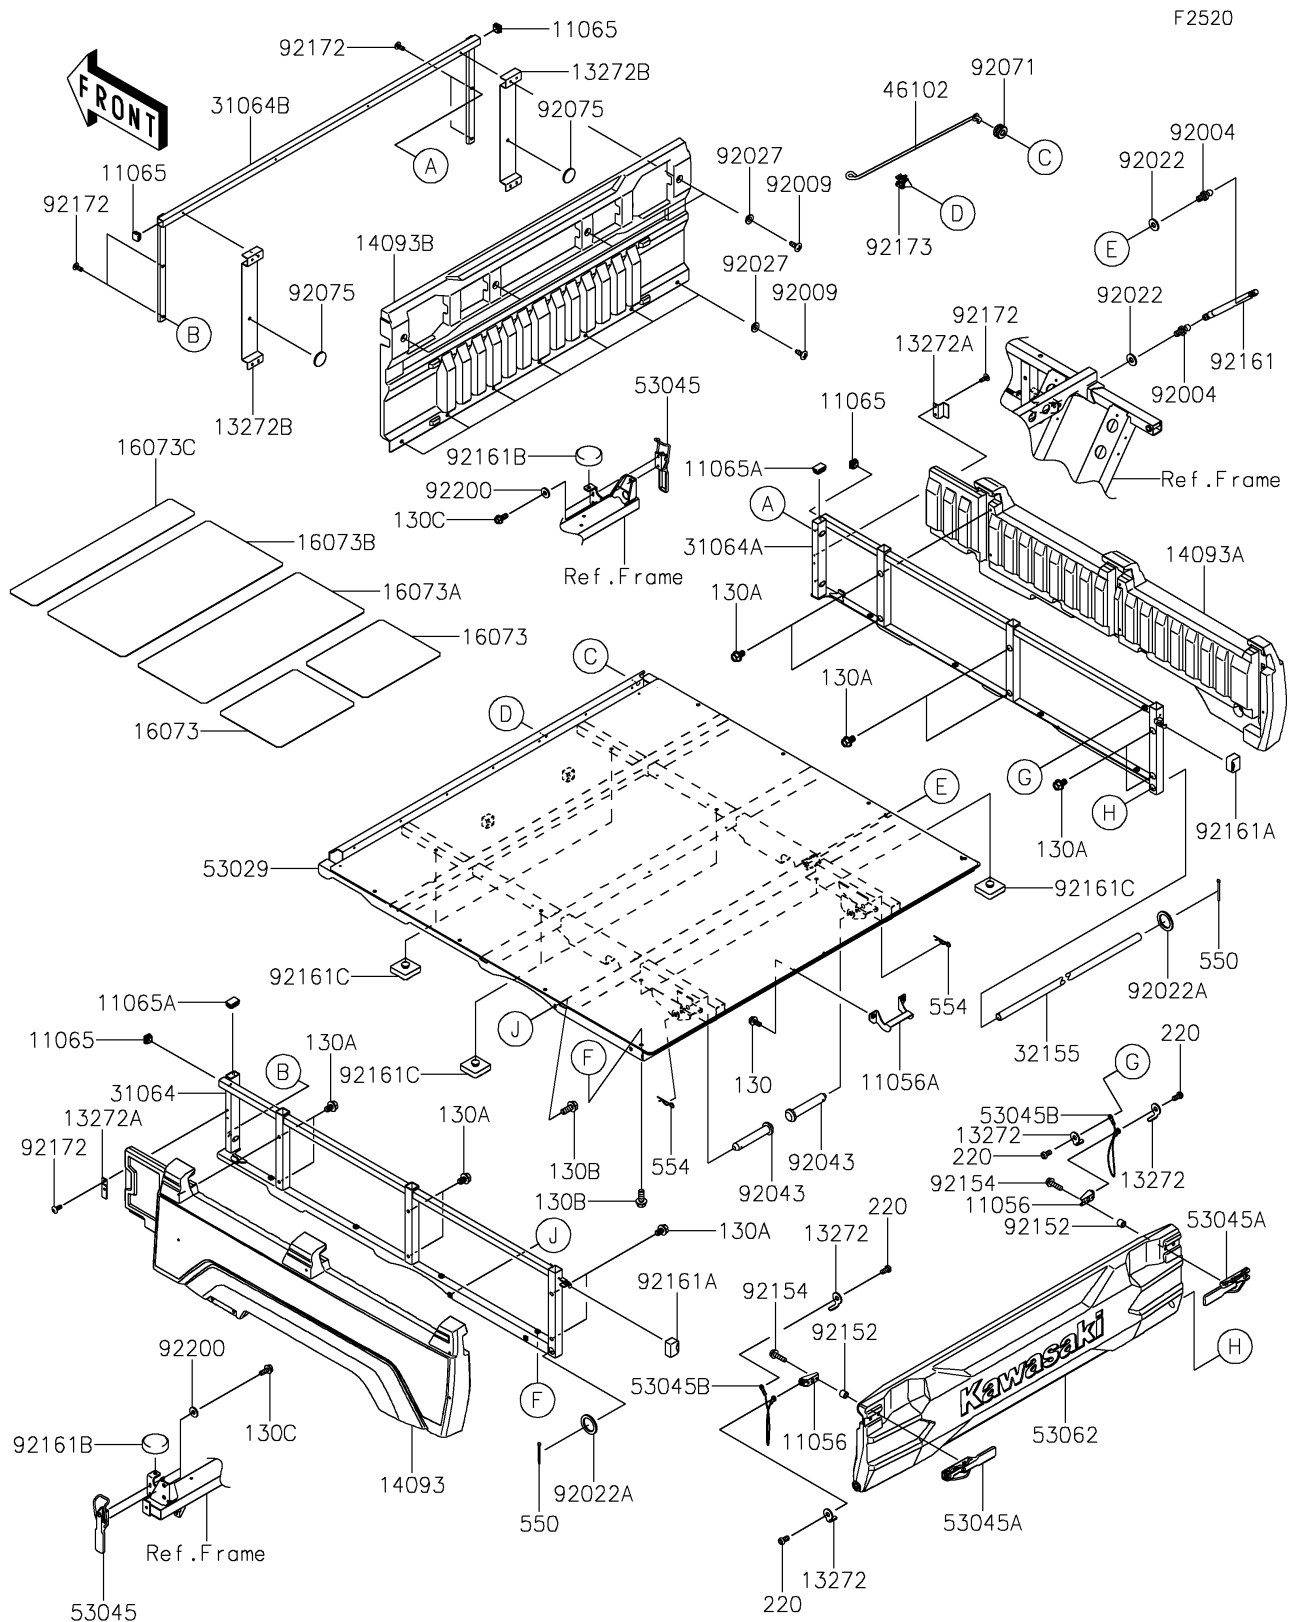

2020 MULE PRO-DX™ EPS DIESEL

PARTS DIAGRAM

Carrier(s)

2020 MULE PRO-DX™ EPS DIESEL

PARTS LIST

Carrier(s)

ITEM NAME	PART NUMBER	QUANTITY
-----------	-------------	----------
