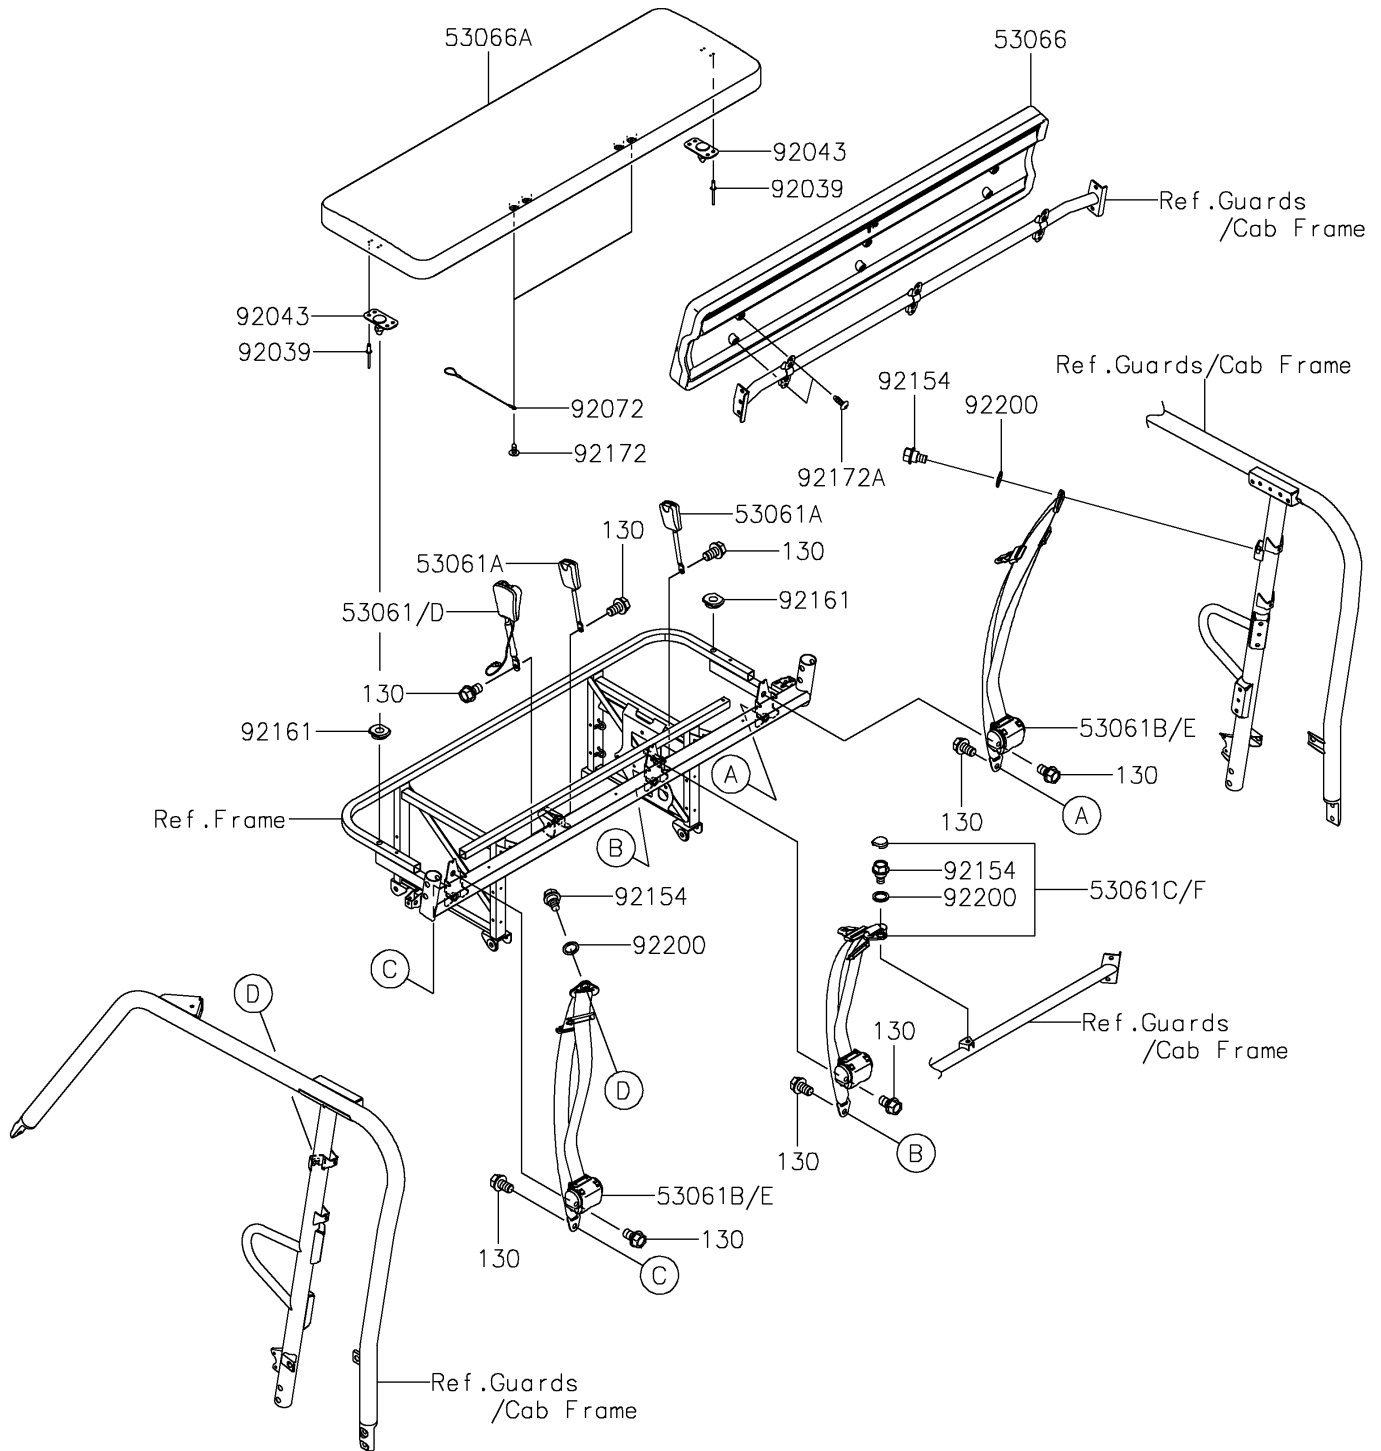

2018 MULE PRO-DX™ EPS DIESEL

PARTS DIAGRAM

Seat

F2510

2018 MULE PRO-DX™ EPS DIESEL

PARTS LIST

Seat

ITEM NAME	PART NUMBER	QUANTITY
-----------	-------------	----------
