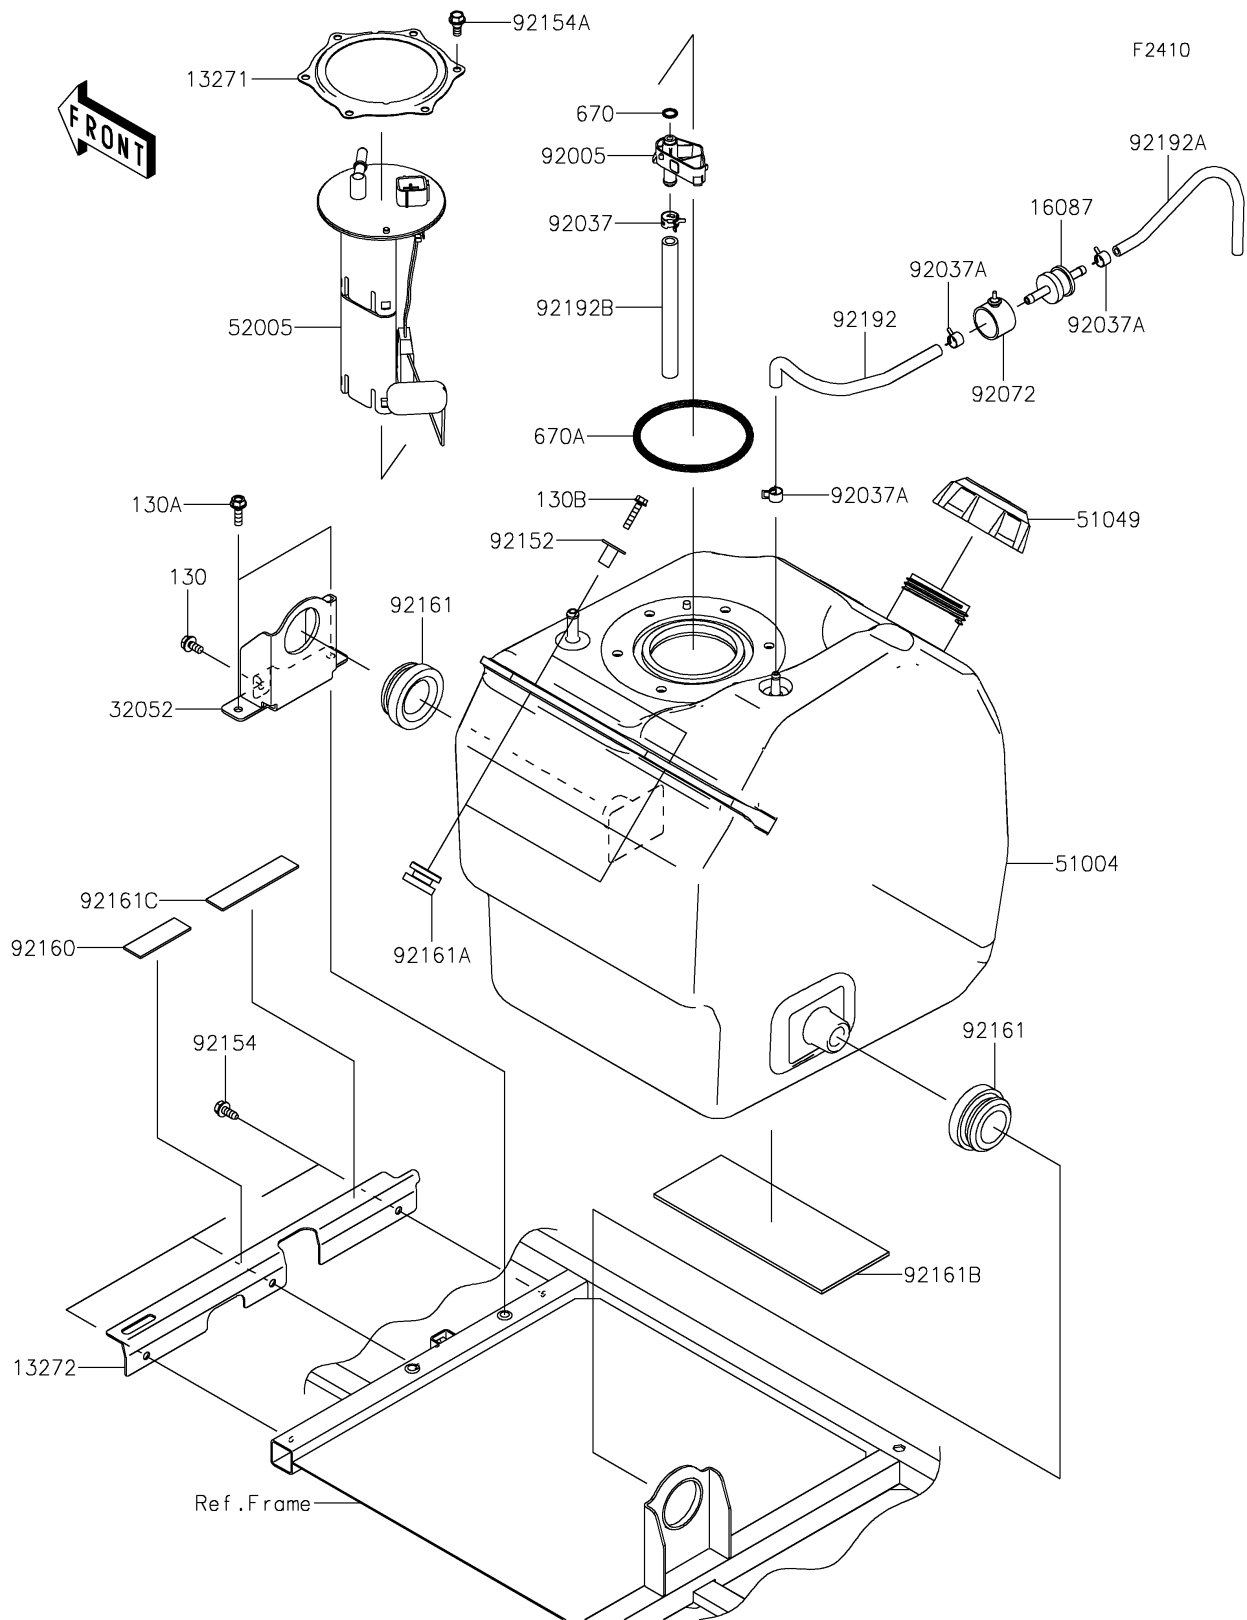

2020 MULE PRO-DX™ EPS DIESEL

PARTS DIAGRAM

Fuel Tank

2020 MULE PRO-DX™ EPS DIESEL

PARTS LIST

Fuel Tank

ITEM NAME	PART NUMBER	QUANTITY
-----------	-------------	----------
