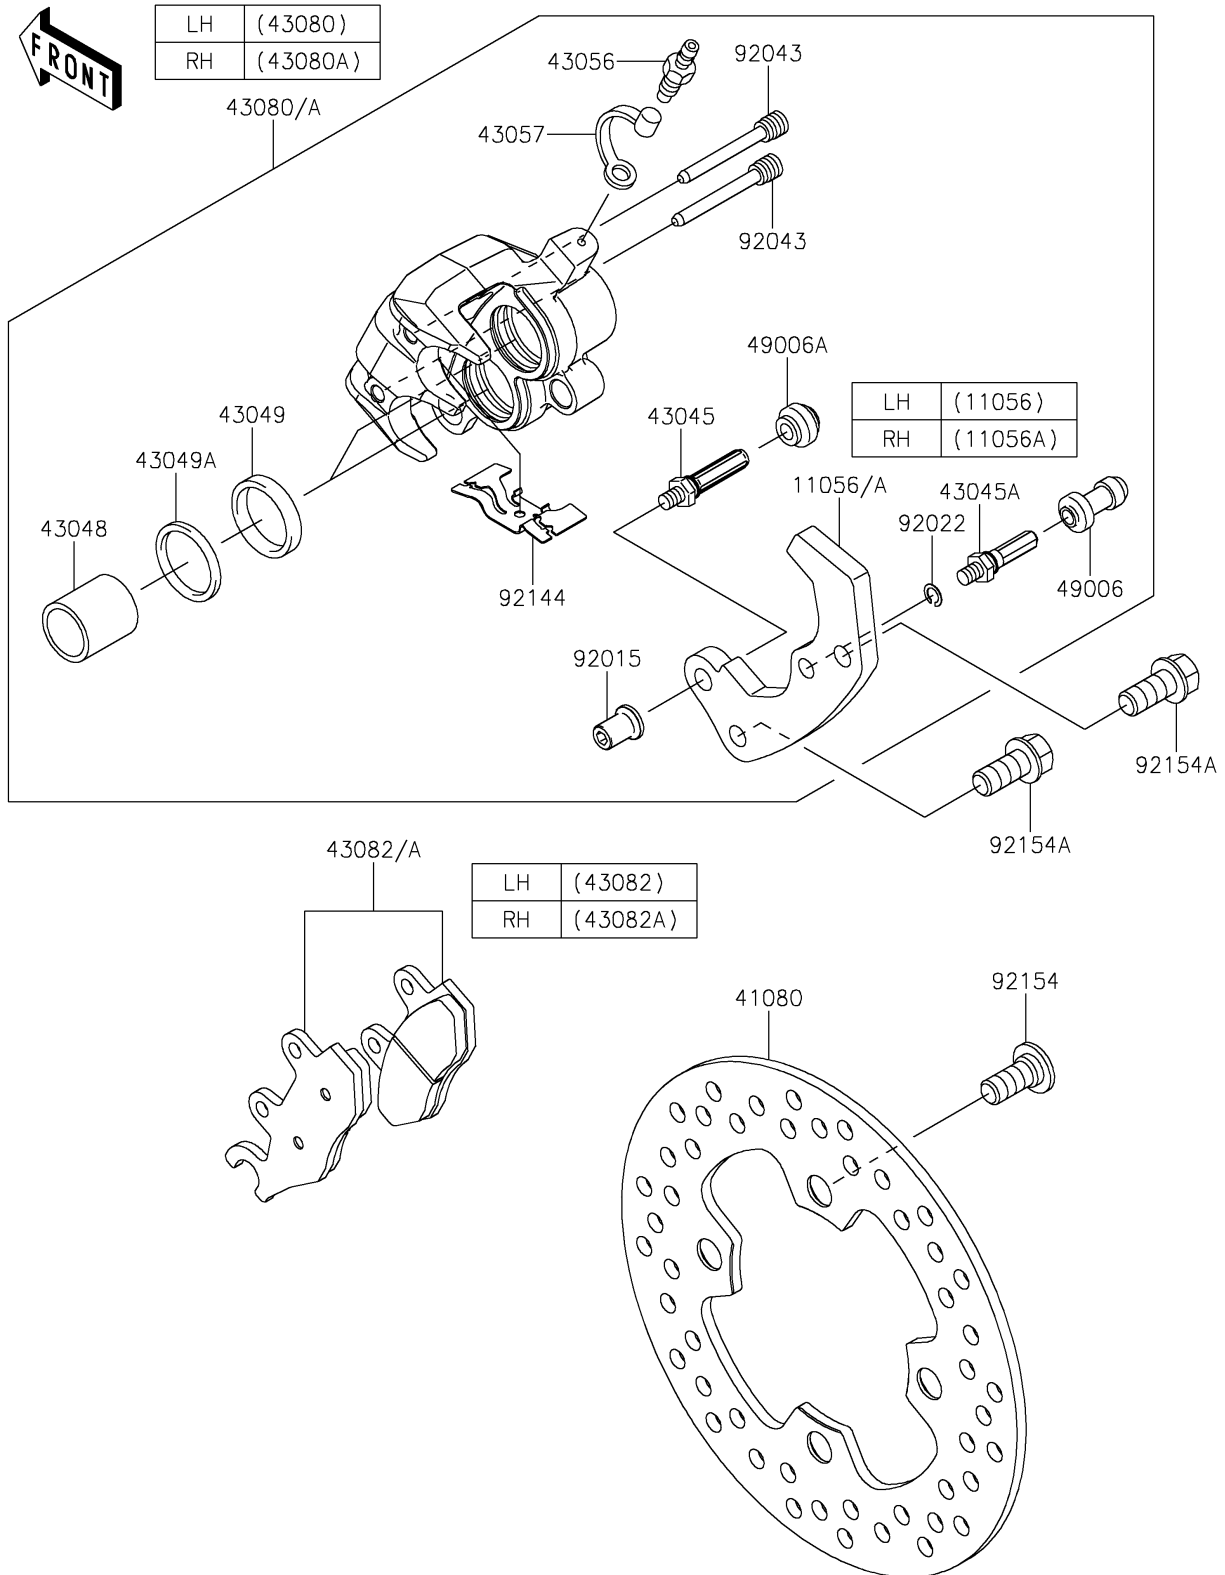

2020 MULE PRO-DX™ EPS DIESEL

PARTS DIAGRAM

Front Brake

F2292

2020 MULE PRO-DX™ EPS DIESEL

PARTS LIST

Front Brake

ITEM NAME	PART NUMBER	QUANTITY
-----------	-------------	----------
