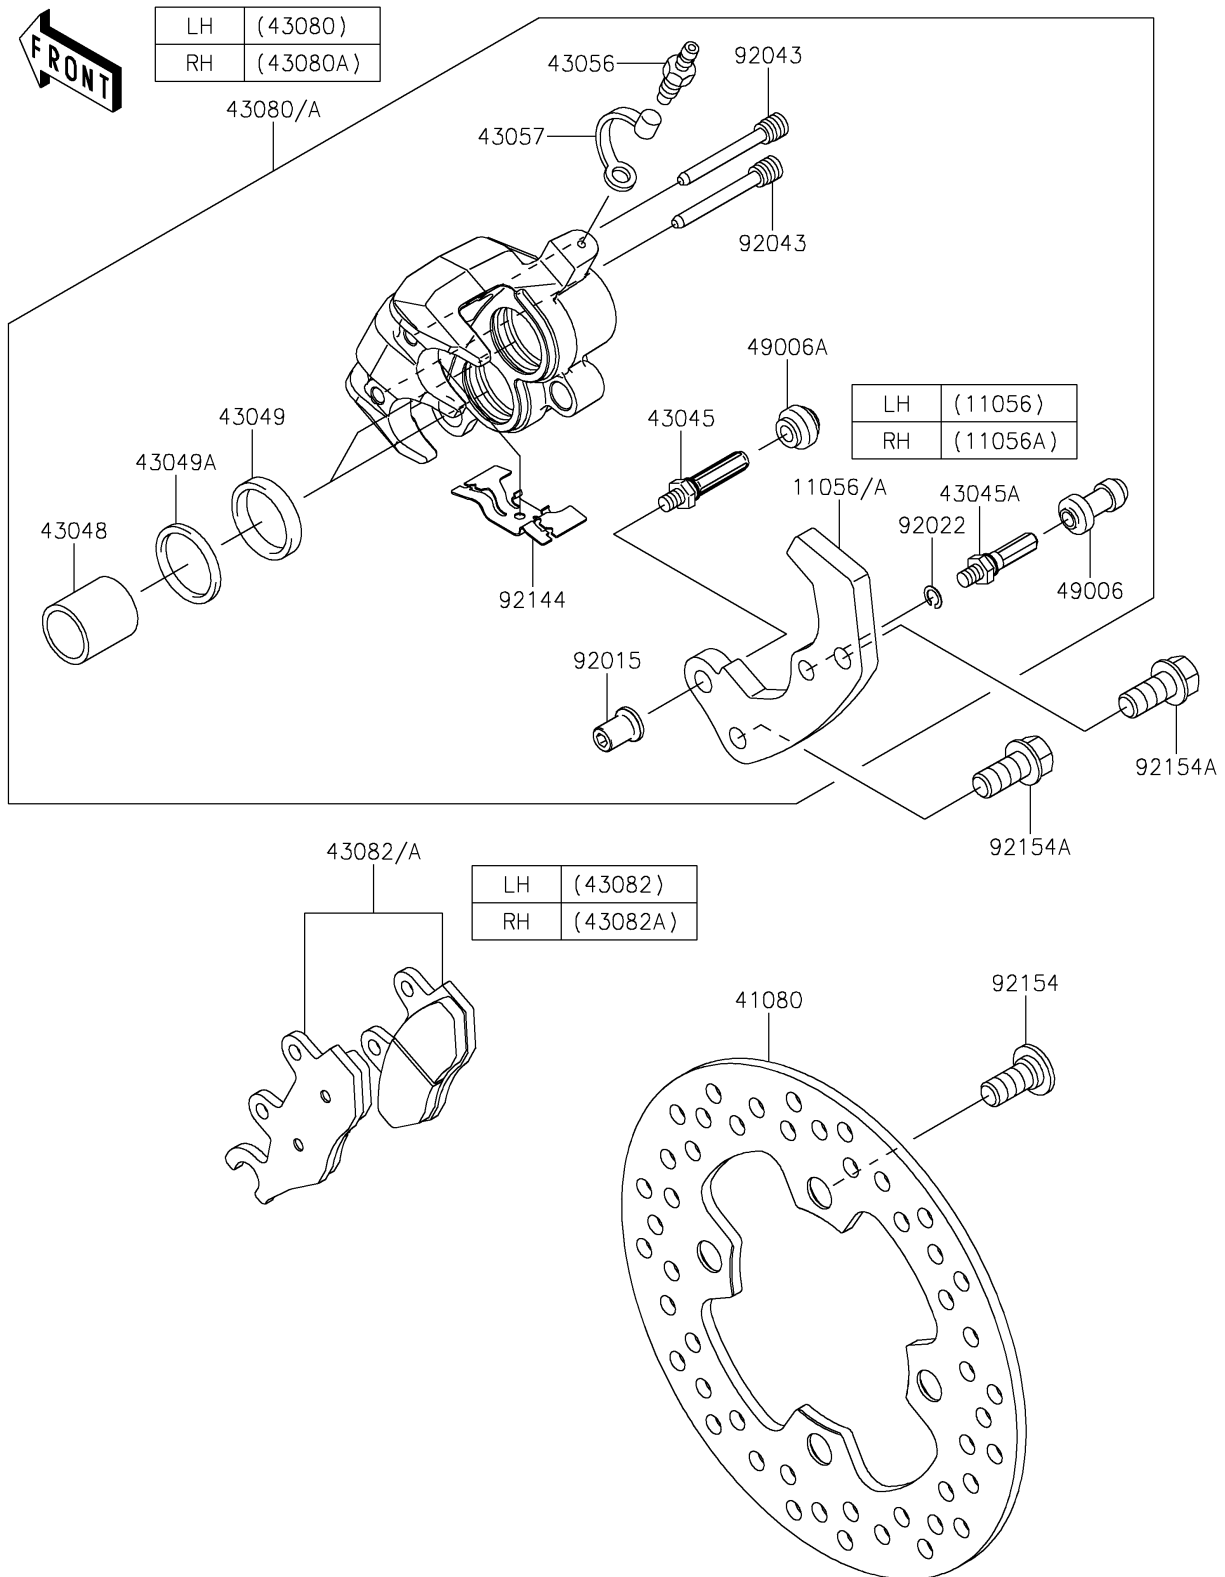

2018 MULE PRO-DX™ EPS DIESEL

PARTS DIAGRAM

Front Brake

F2292

2018 MULE PRO-DX™ EPS DIESEL

PARTS LIST

Front Brake

ITEM NAME	PART NUMBER	QUANTITY
-----------	-------------	----------
