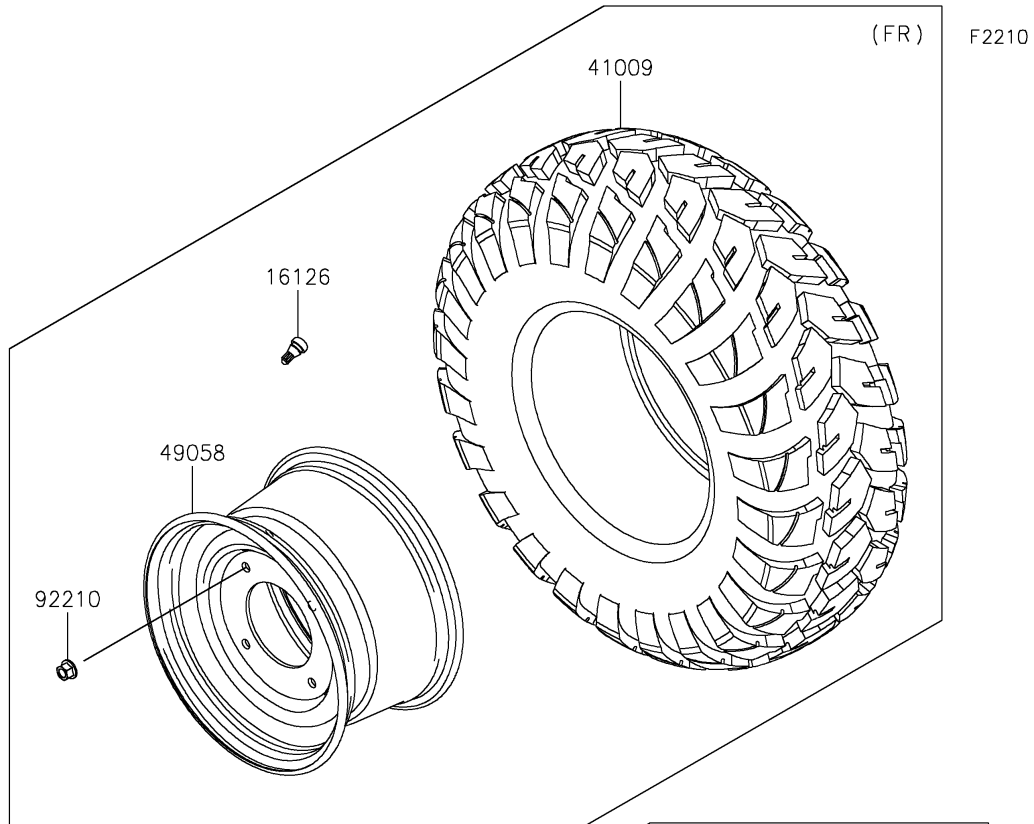

2020 MULE PRO-DX™ EPS DIESEL

PARTS DIAGRAM

Wheels/Tires

2020 MULE PRO-DX™ EPS DIESEL

PARTS LIST

Wheels/Tires

ITEM NAME	PART NUMBER	QUANTITY
-----------	-------------	----------
