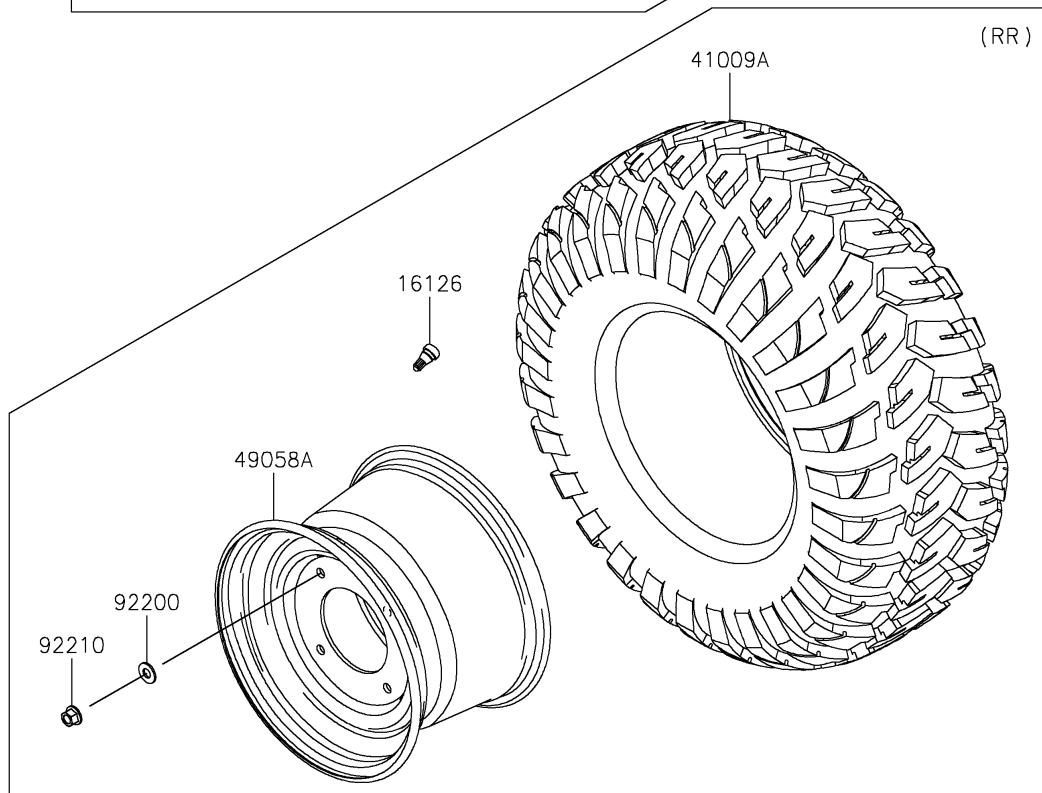

2020 MULE PRO-DX™ EPS DIESEL

PARTS DIAGRAM

Wheels/Tires

2020 MULE PRO-DX™ EPS DIESEL

PARTS LIST

Wheels/Tires

ITEM NAME	PART NUMBER	QUANTITY
-----------	-------------	----------
