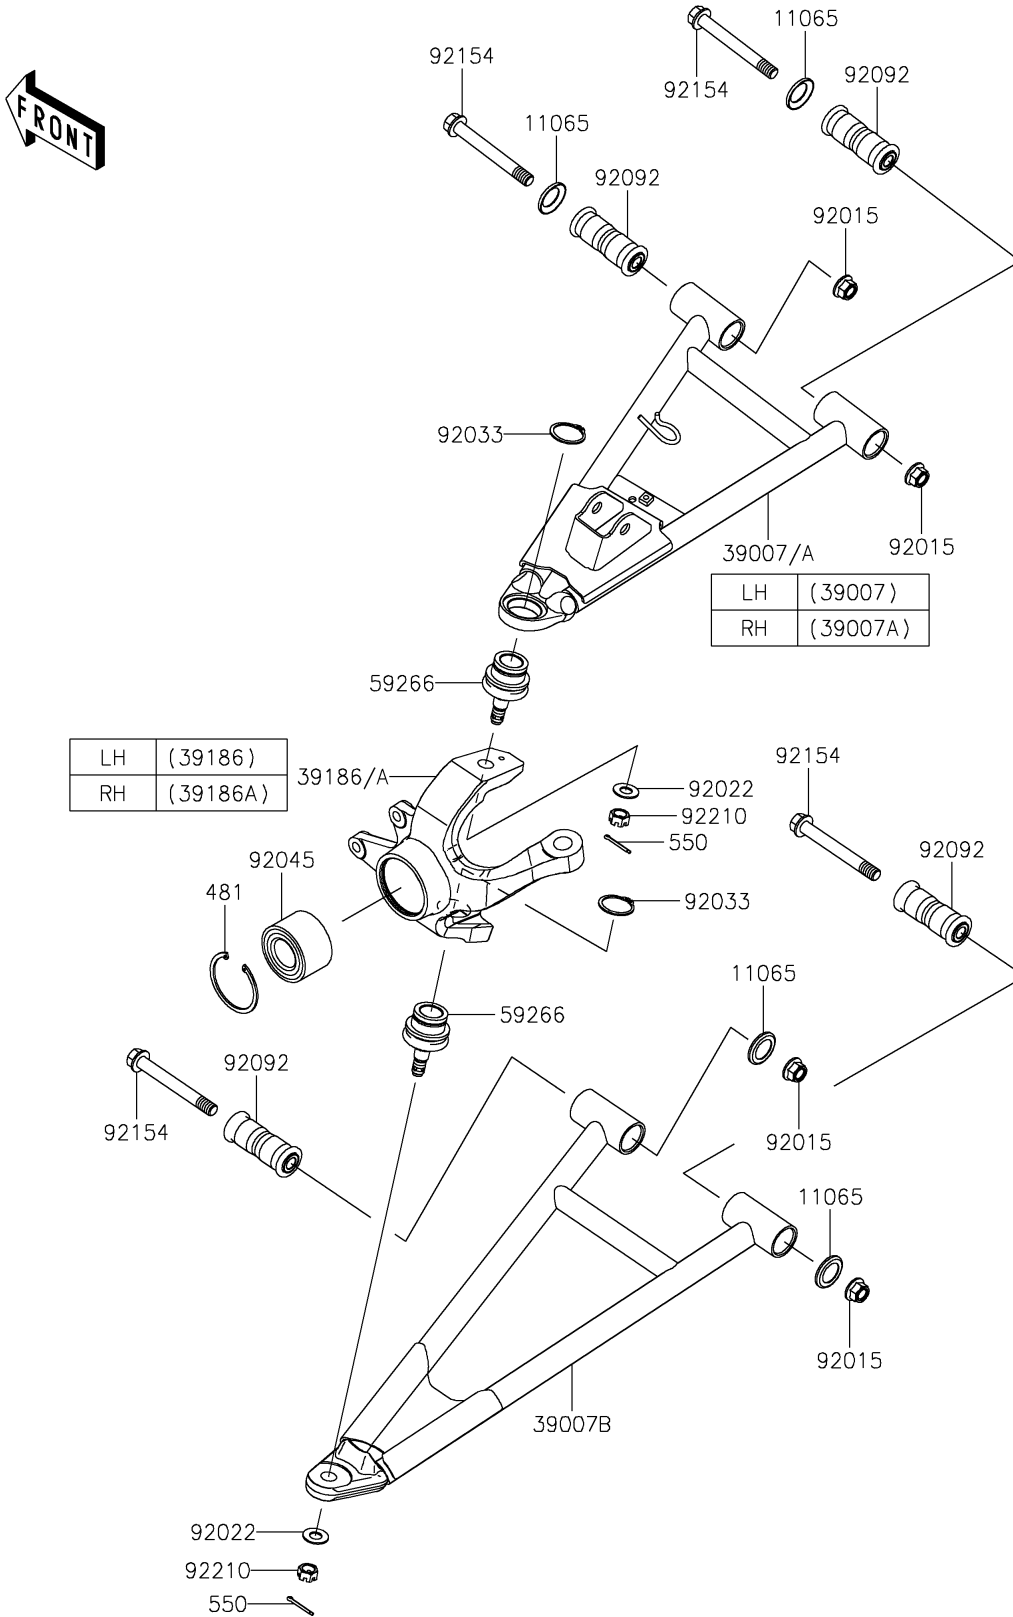

2018 MULE PRO-DX™ EPS DIESEL

PARTS DIAGRAM

Front Suspension

F2152

2018 MULE PRO-DX™ EPS DIESEL

PARTS LIST

Front Suspension

ITEM NAME	PART NUMBER	QUANTITY
-----------	-------------	----------
