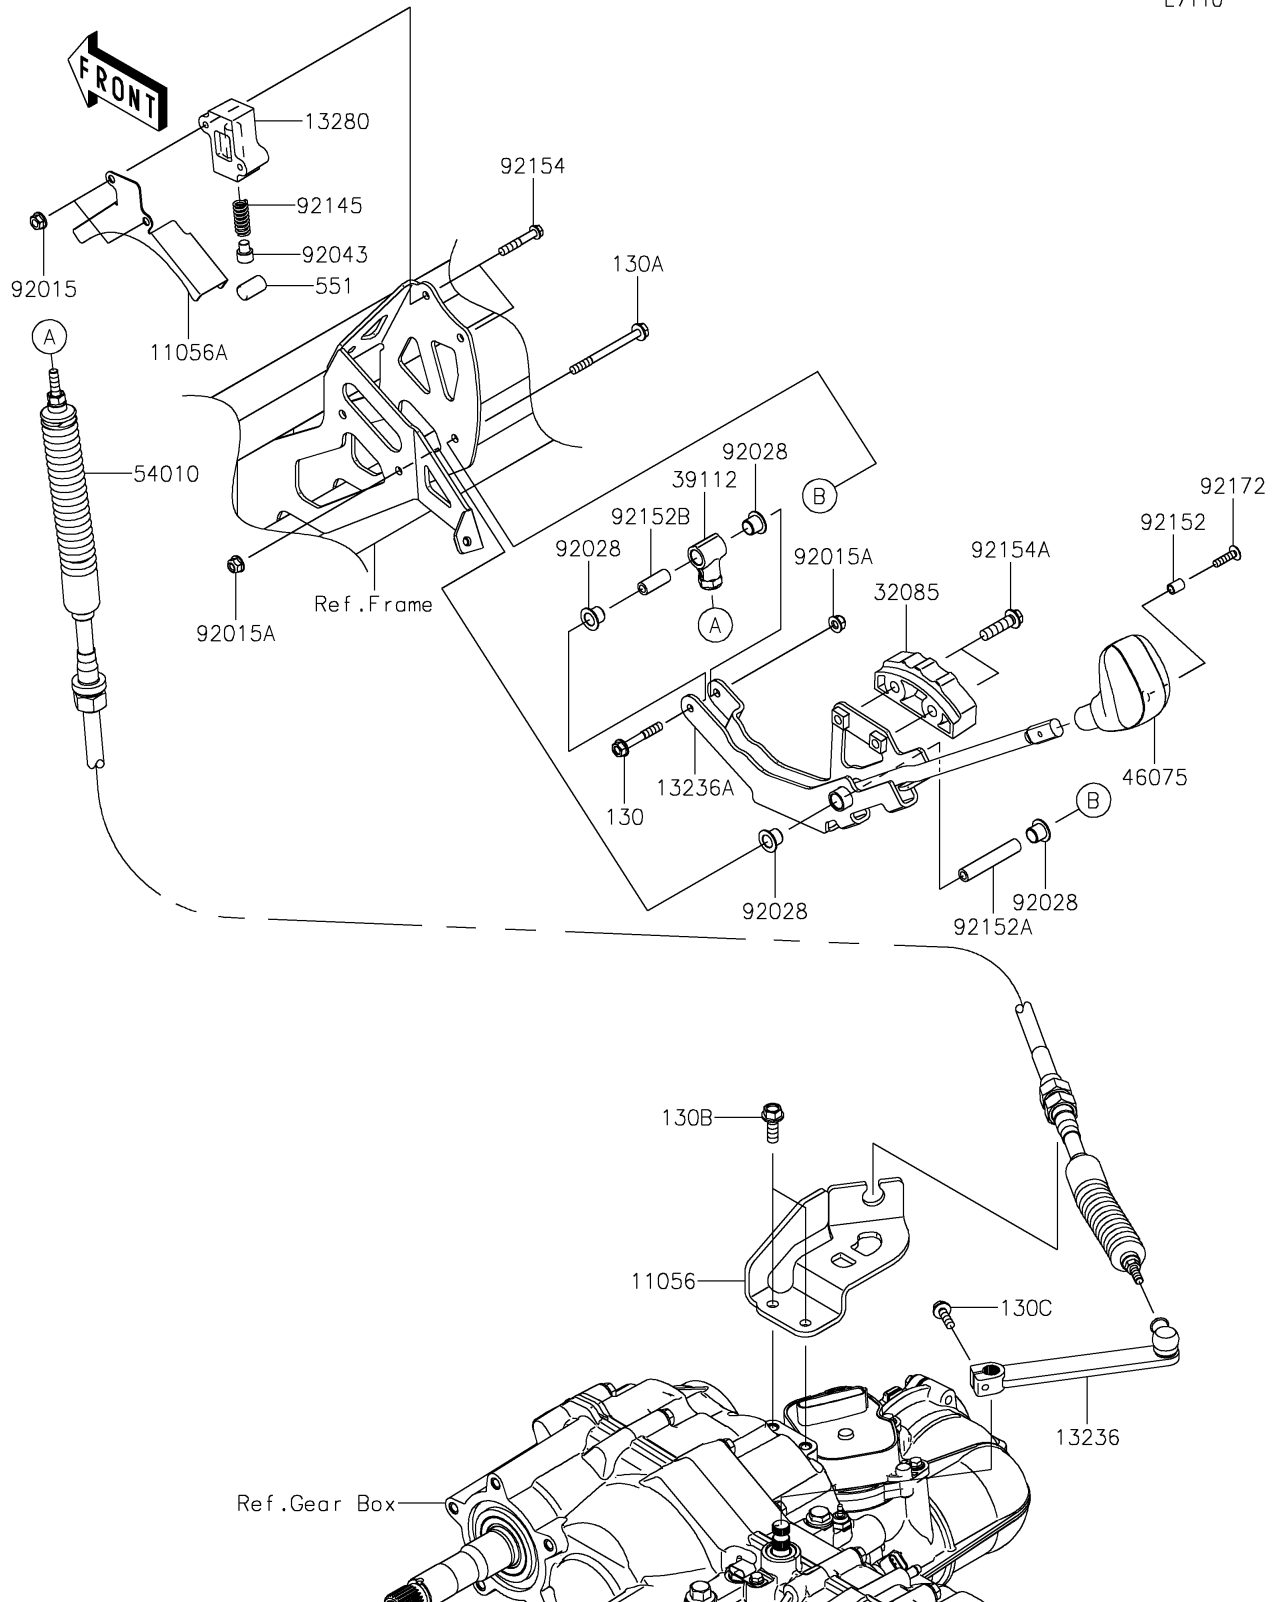

2020 MULE PRO-DX™ EPS DIESEL

PARTS DIAGRAM

Control

E7110

2020 MULE PRO-DX™ EPS DIESEL

PARTS LIST

Control

ITEM NAME	PART NUMBER	QUANTITY
-----------	-------------	----------
