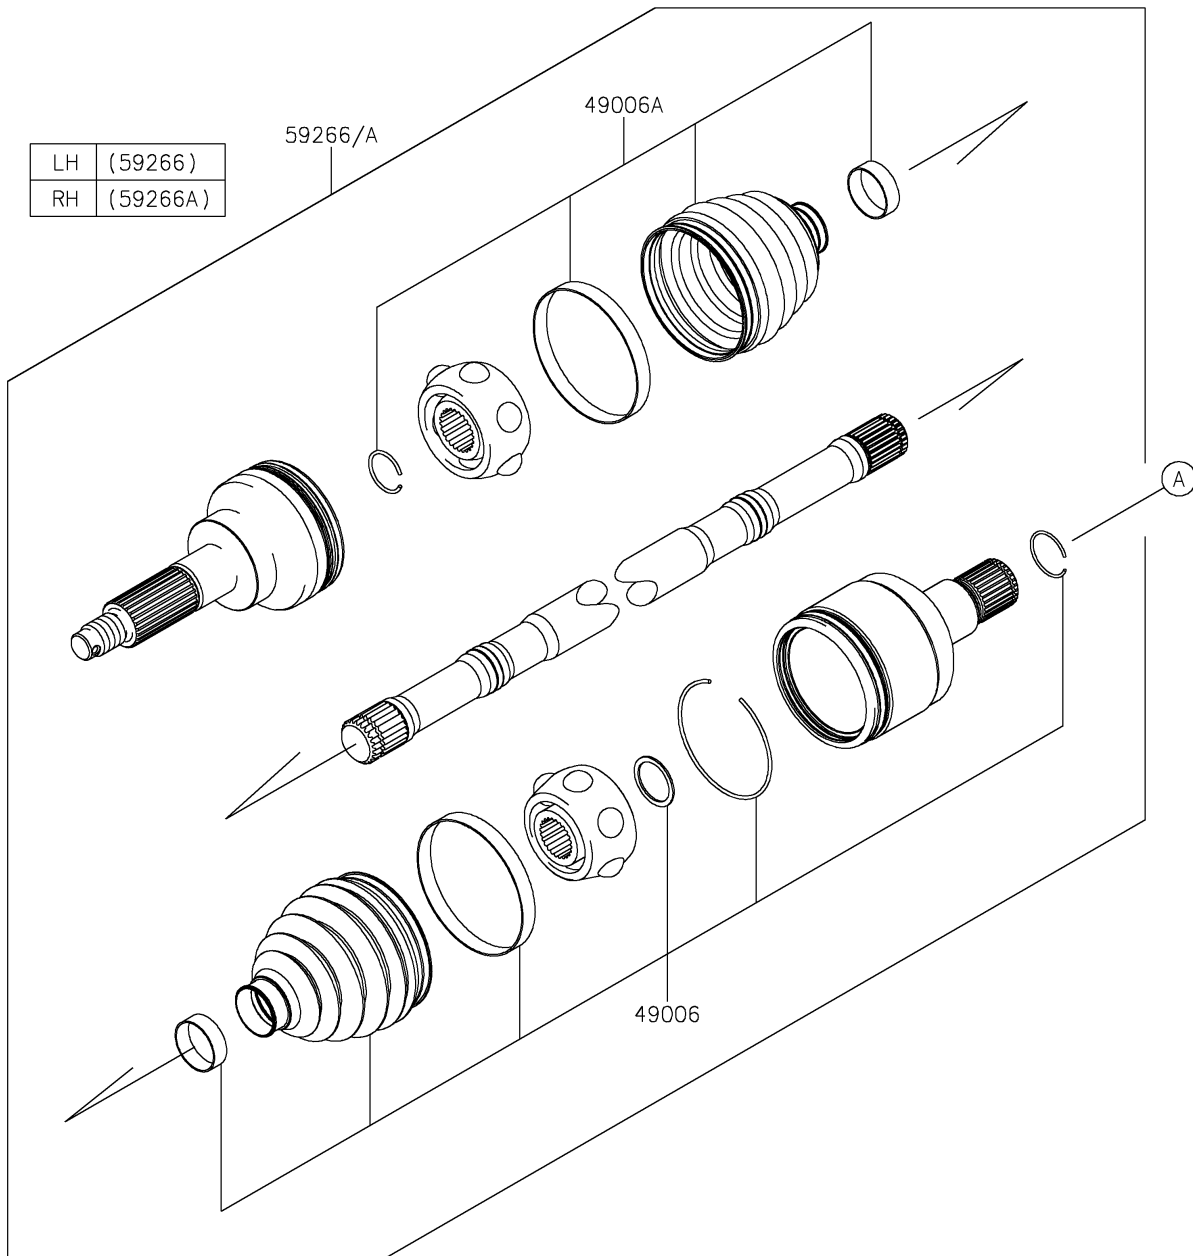

2018 MULE PRO-DX™ EPS DIESEL

PARTS DIAGRAM

Drive Shaft-Rear

2018 MULE PRO-DX™ EPS DIESEL

PARTS LIST

Drive Shaft-Rear

ITEM NAME	PART NUMBER	QUANTITY
-----------	-------------	----------
