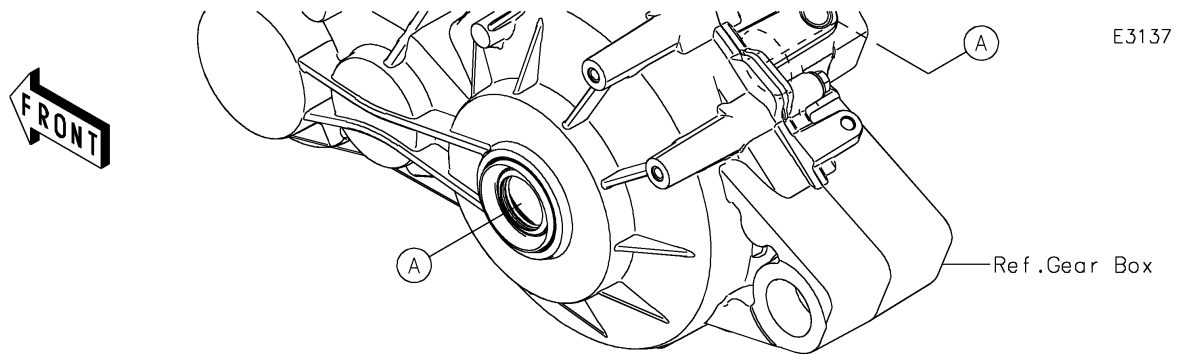

2018 MULE PRO-DX™ EPS DIESEL

PARTS DIAGRAM

Drive Shaft-Rear

2018 MULE PRO-DX™ EPS DIESEL

PARTS LIST

Drive Shaft-Rear

ITEM NAME	PART NUMBER	QUANTITY
-----------	-------------	----------
