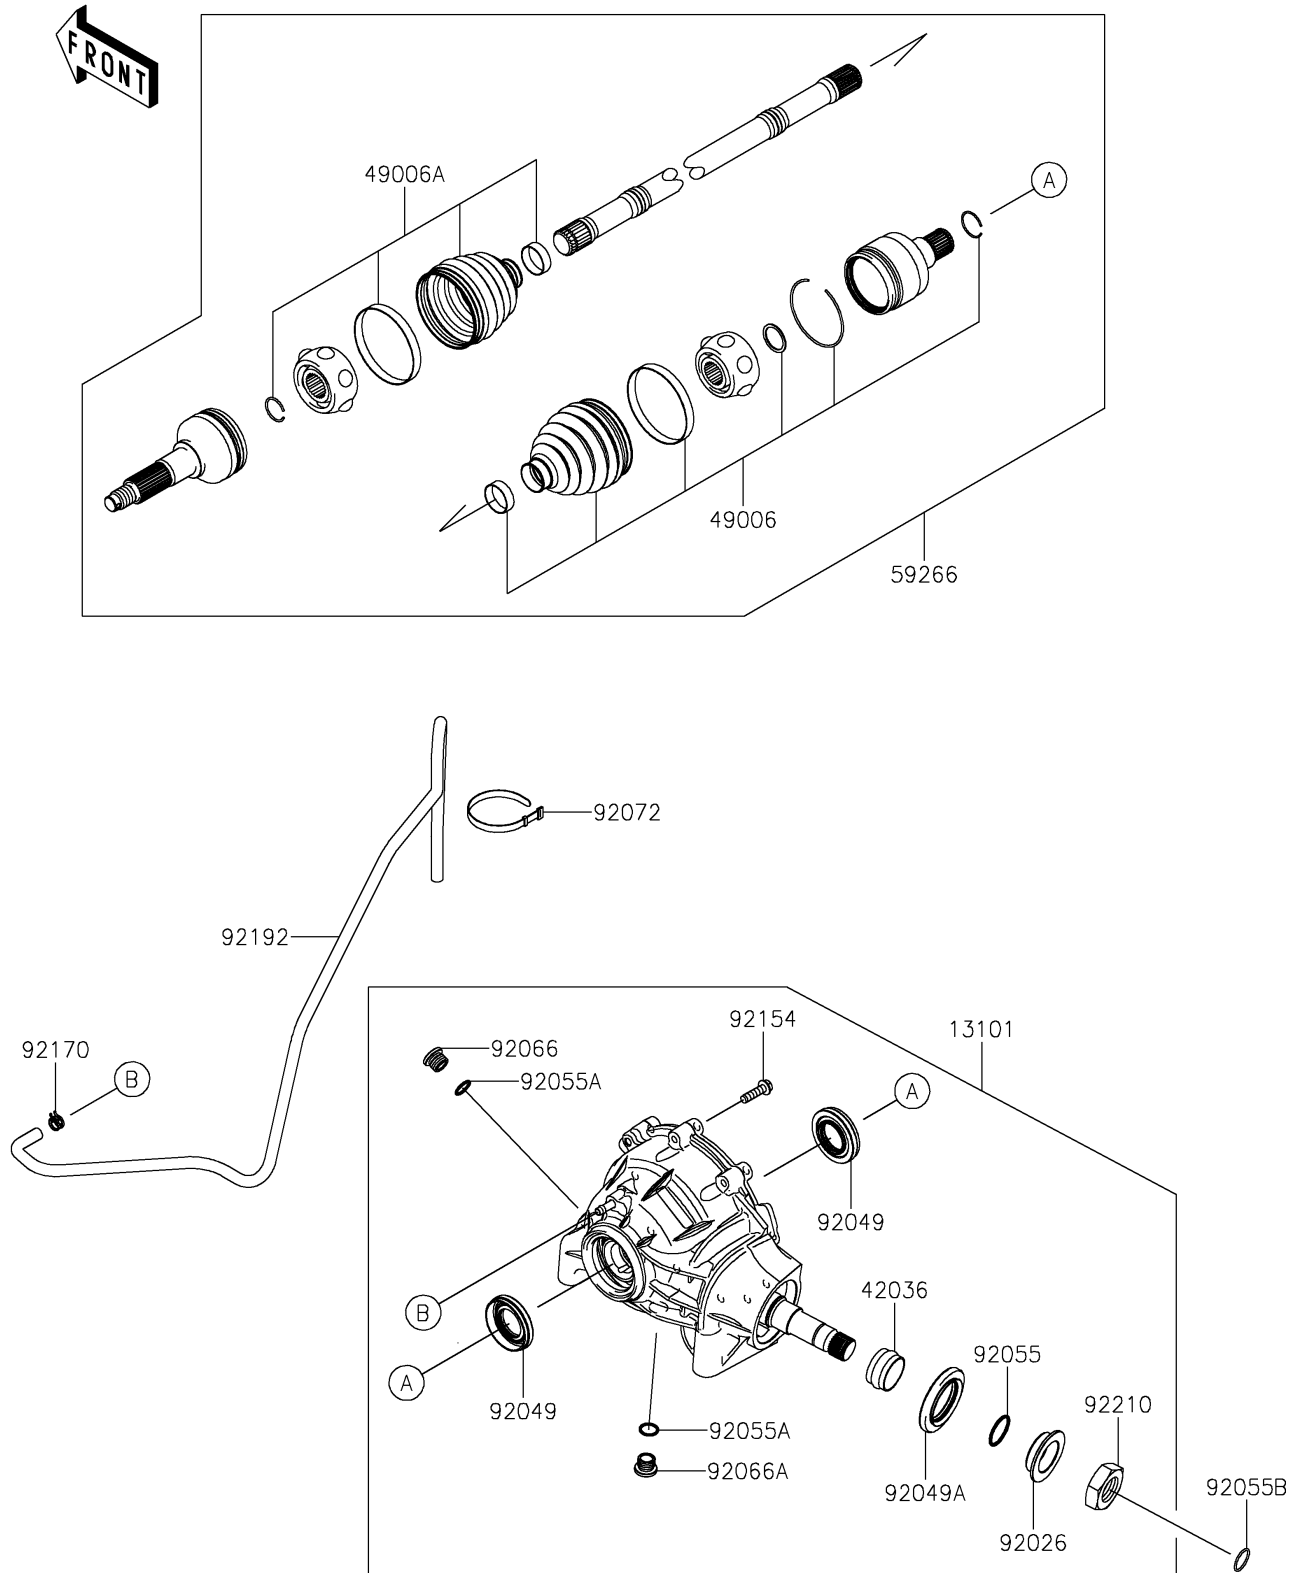

2020 MULE PRO-DX™ EPS DIESEL

PARTS DIAGRAM

Drive Shaft-Front

E3136

2020 MULE PRO-DX™ EPS DIESEL

PARTS LIST

Drive Shaft-Front

ITEM NAME	PART NUMBER	QUANTITY
-----------	-------------	----------
