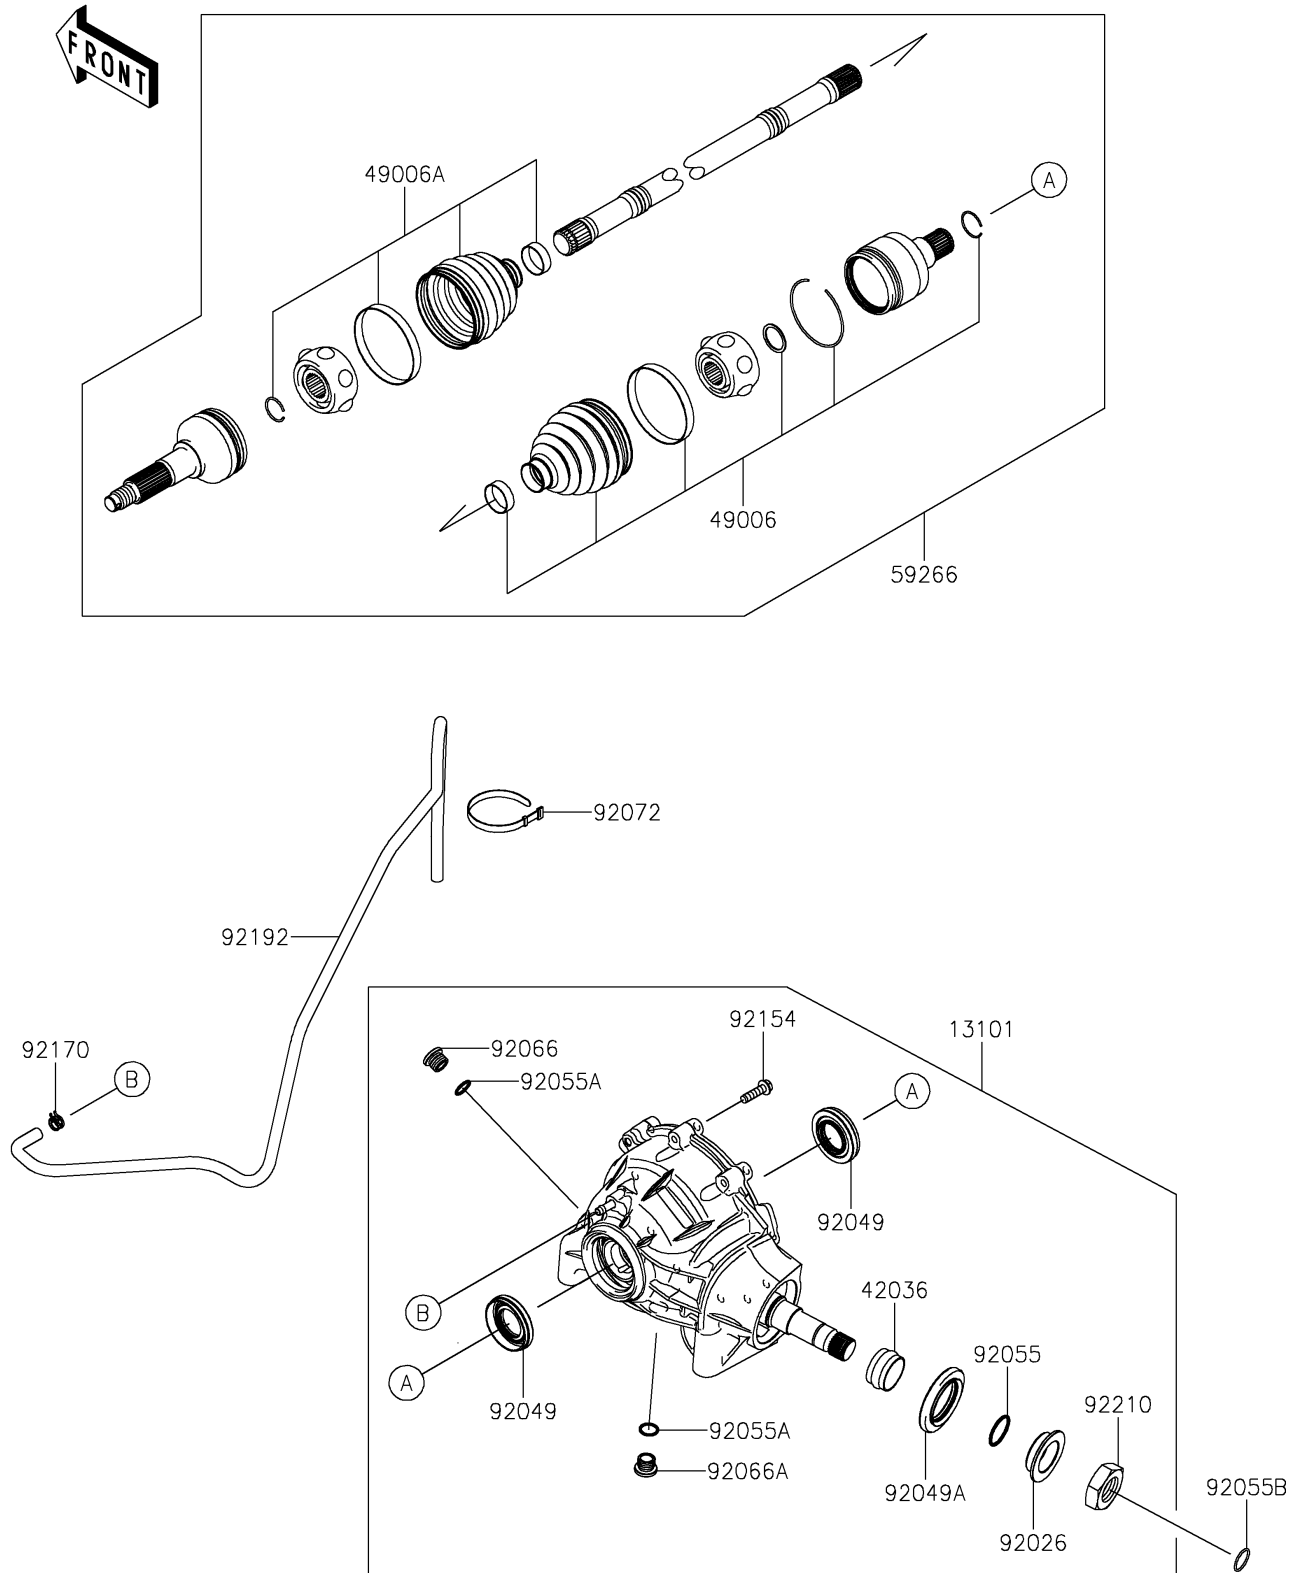

2018 MULE PRO-DX™ EPS DIESEL

PARTS DIAGRAM

Drive Shaft-Front

E3136

2018 MULE PRO-DX™ EPS DIESEL

PARTS LIST

Drive Shaft-Front

ITEM NAME	PART NUMBER	QUANTITY
-----------	-------------	----------
