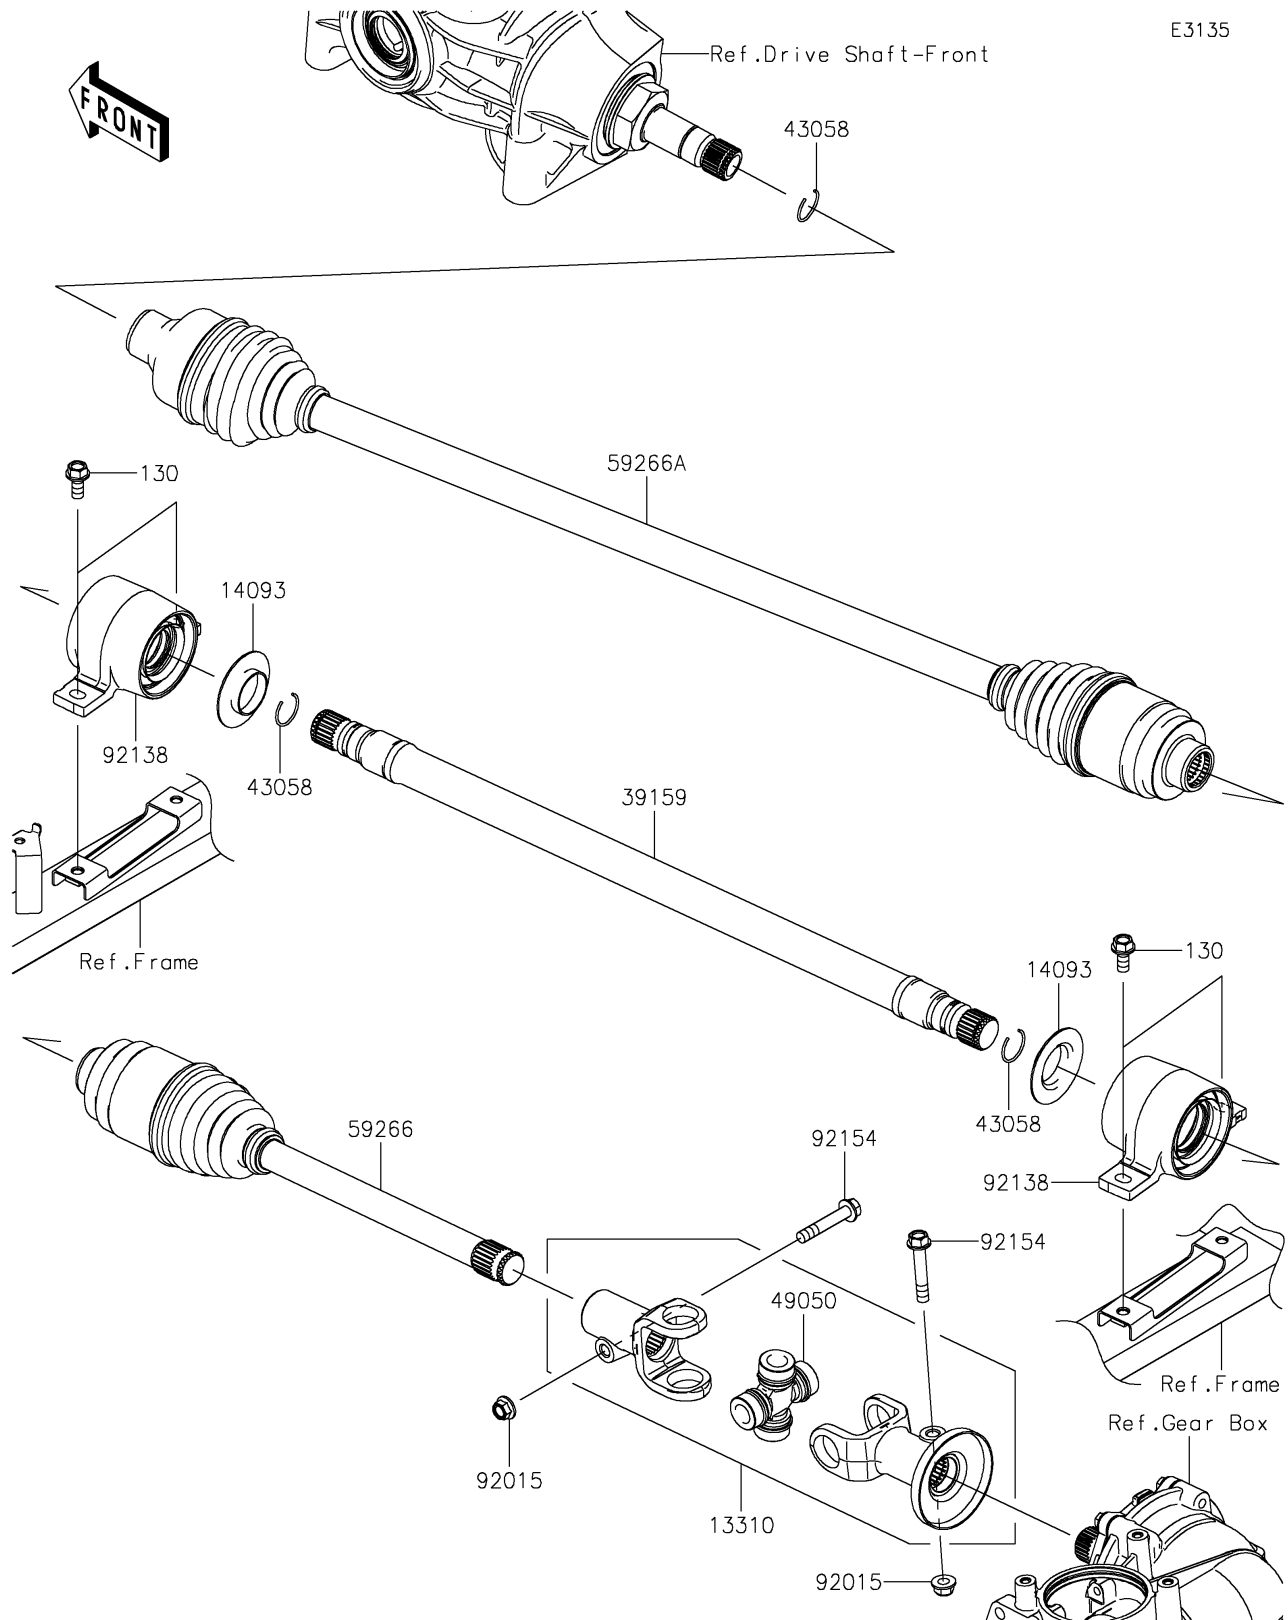

## PARTS DIAGRAM

### Drive Shaft-Propeller

## PARTS LIST

### Drive Shaft-Propeller

ITEM NAME	PART NUMBER	QUANTITY
BOLT-FLANGED,8X18 (Ref # 130)	130BA0818	4
SHAFT-ASSY (Ref # 13310)	13310-0038	1
COVER,SIDE RIP (Ref # 14093)	14093-0006	2
SHAFT-DRIVE (Ref # 39159)	39159-0045	1
RING (Ref # 43058)	43058-0018	3
SPIDER (Ref # 49050)	49050-0034	1
JOINT-BALL,T/M SIDE (Ref # 59266)	59266-0716	1
JOINT-BALL,FR DIFF SIDE (Ref # 59266A)	59266-0735	1
NUT,8MM (Ref # 92015)	92015-1432	2
BEARING-COMP (Ref # 92138)	92138-0002	2
BOLT,FLANGED,8X46 (Ref # 92154)	92154-1365	2